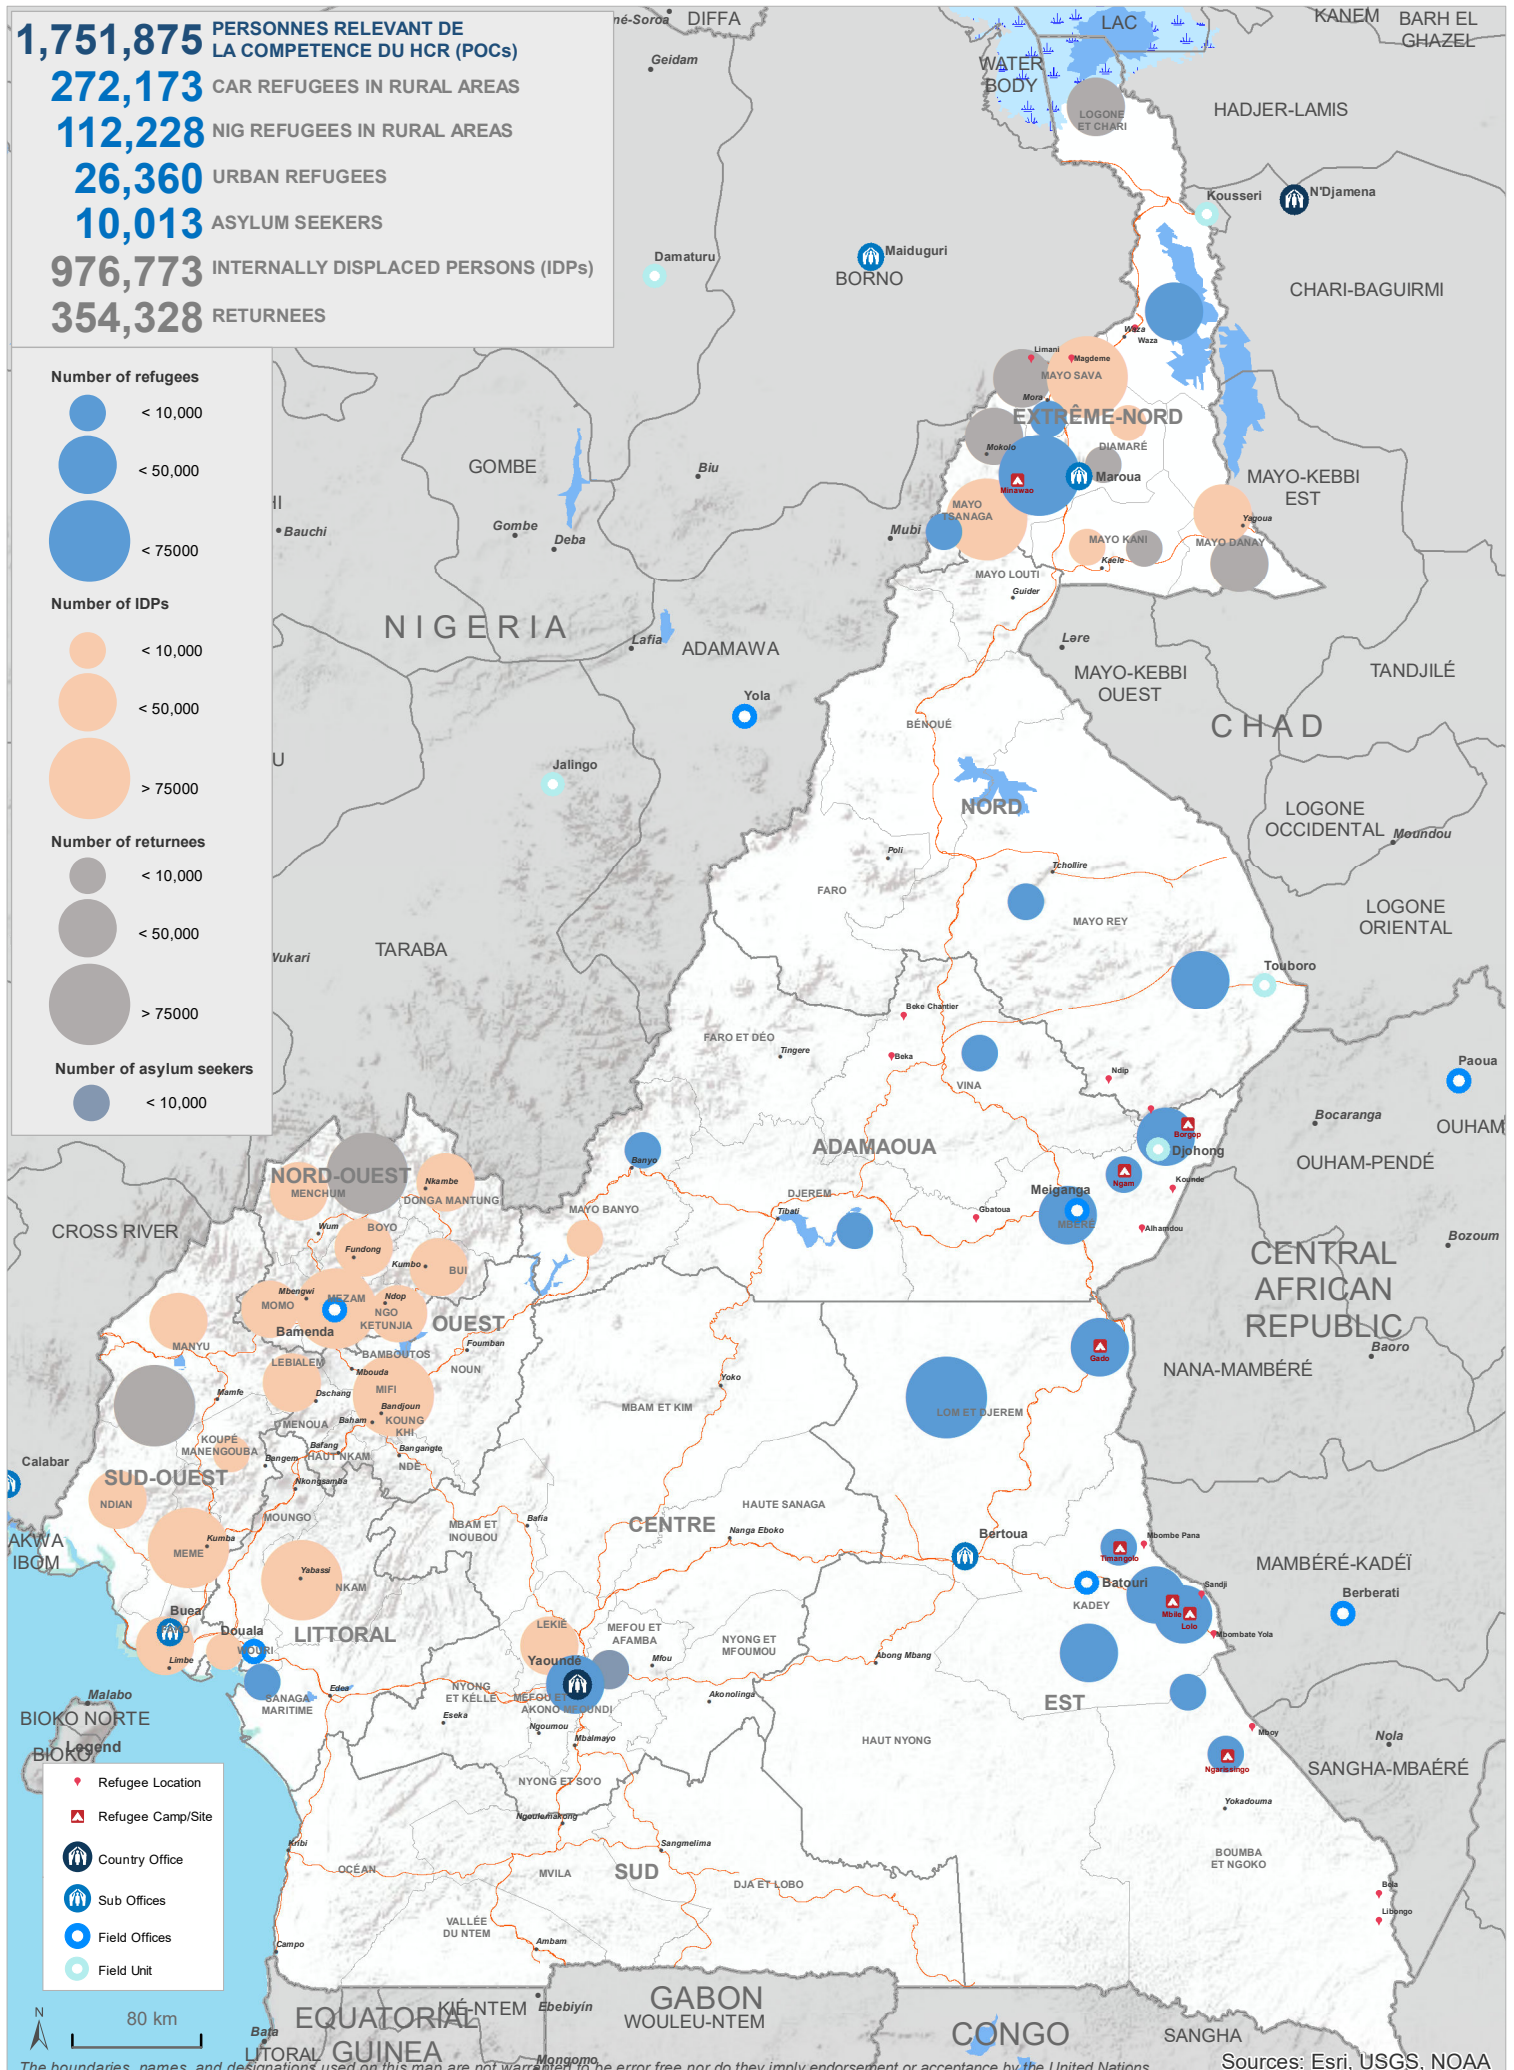

1,751,875 PERSONNES RELEVANT DE LA COMPÉTENCE DU HCR (POCs)
272,173 CAR REFUGEES IN RURAL AREAS
112,228 NIG REFUGEES IN RURAL AREAS
26,360 URBAN REFUGEES
10,013 ASYLUM SEEKERS
976,773 INTERNALLY DISPLACED PERSONS (IDPs)
354,328 RETURNEES

The boundaries, names, and designations used on this map are not warranted to be error free nor do they imply endorsement or acceptance by the United Nations.

Sources: Esri, USGS, NOAA