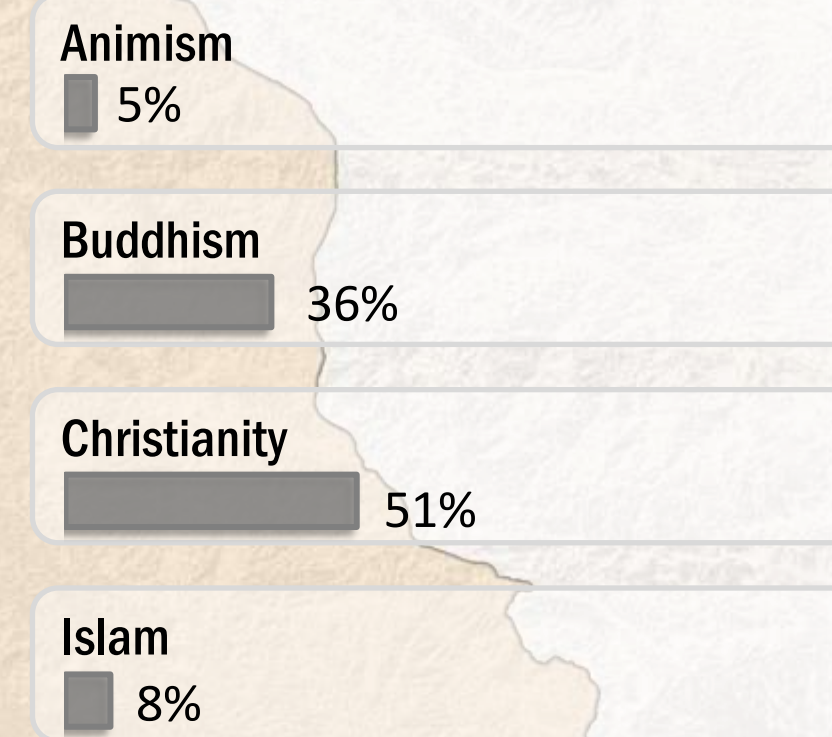

Main States/Regions of Origin

Based on registered refugee population

Total Verified Refugee Population **93,227**

* Verification Exercise conducted from Jan-Apr 2015 and subsequent data changes to-date

Registered population	45,621
Unregistered population	47,606

Religion

Ethnicity

Age and Gender

Legend

- ▲ Temporary Shelter
- UNHCR Office