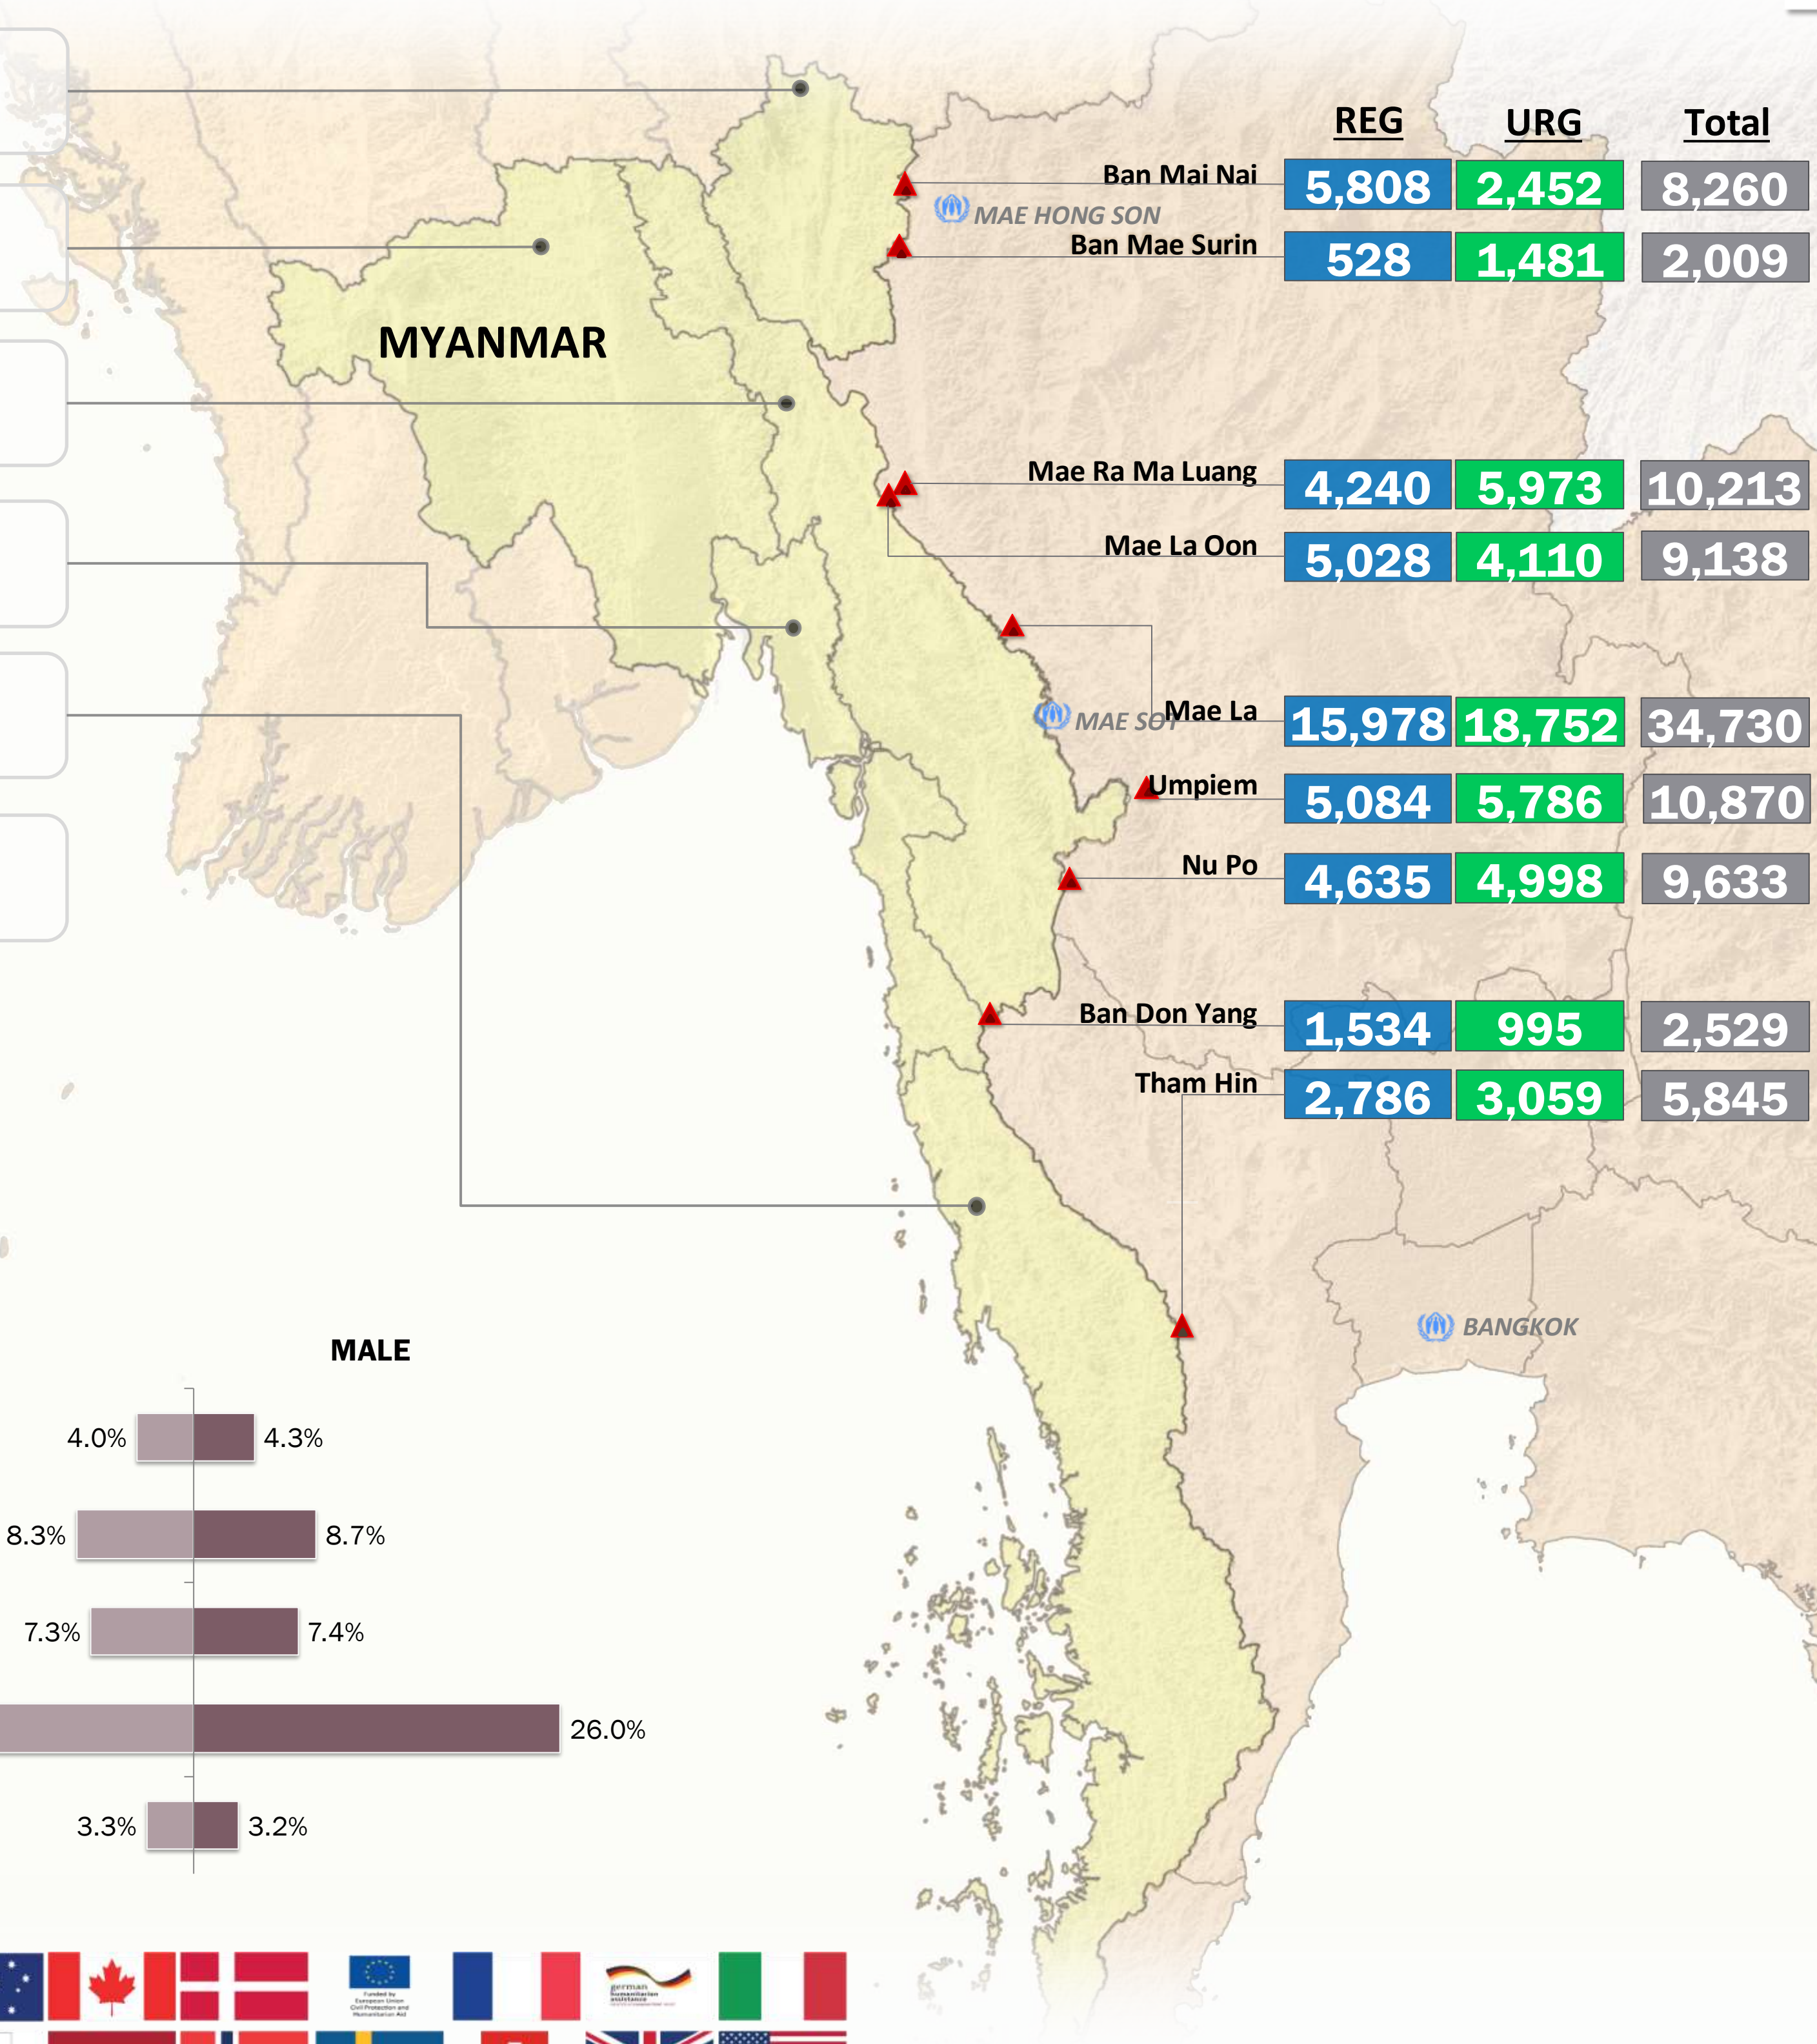

Main States/Regions of Origin

Based on registered refugee population

Total Verified Refugee Population **93,227**

* Verification Exercise conducted from Jan-Apr 2015 and subsequent data changes to-date

Registered population	45,621
Unregistered population	47,606

Religion

Ethnicity

Age and Gender

Legend

- ▲ Temporary Shelter
- UNHCR Office