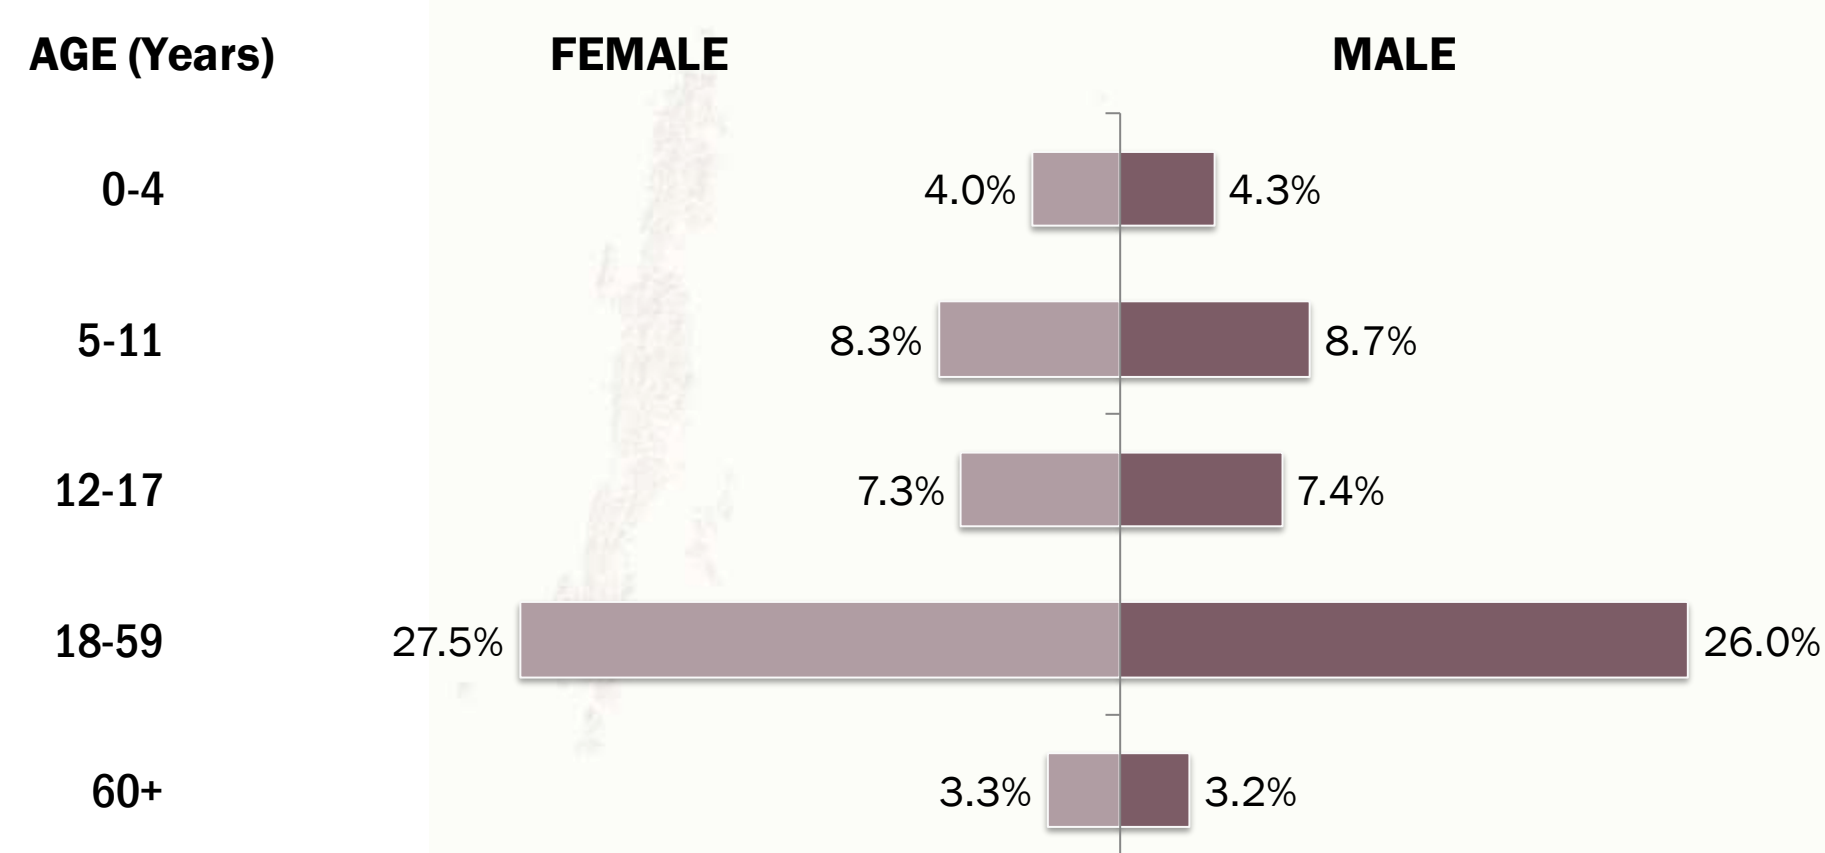

Main States/Regions of Origin

Based on registered refugee population

Total Verified Refugee Population **93,227**

* Verification Exercise conducted from Jan-Apr 2015 and subsequent data changes to-date

Registered population	45,621
Unregistered population	47,606

Religion

Ethnicity

Age and Gender

Legend

- ▲ Temporary Shelter
- UNHCR Office