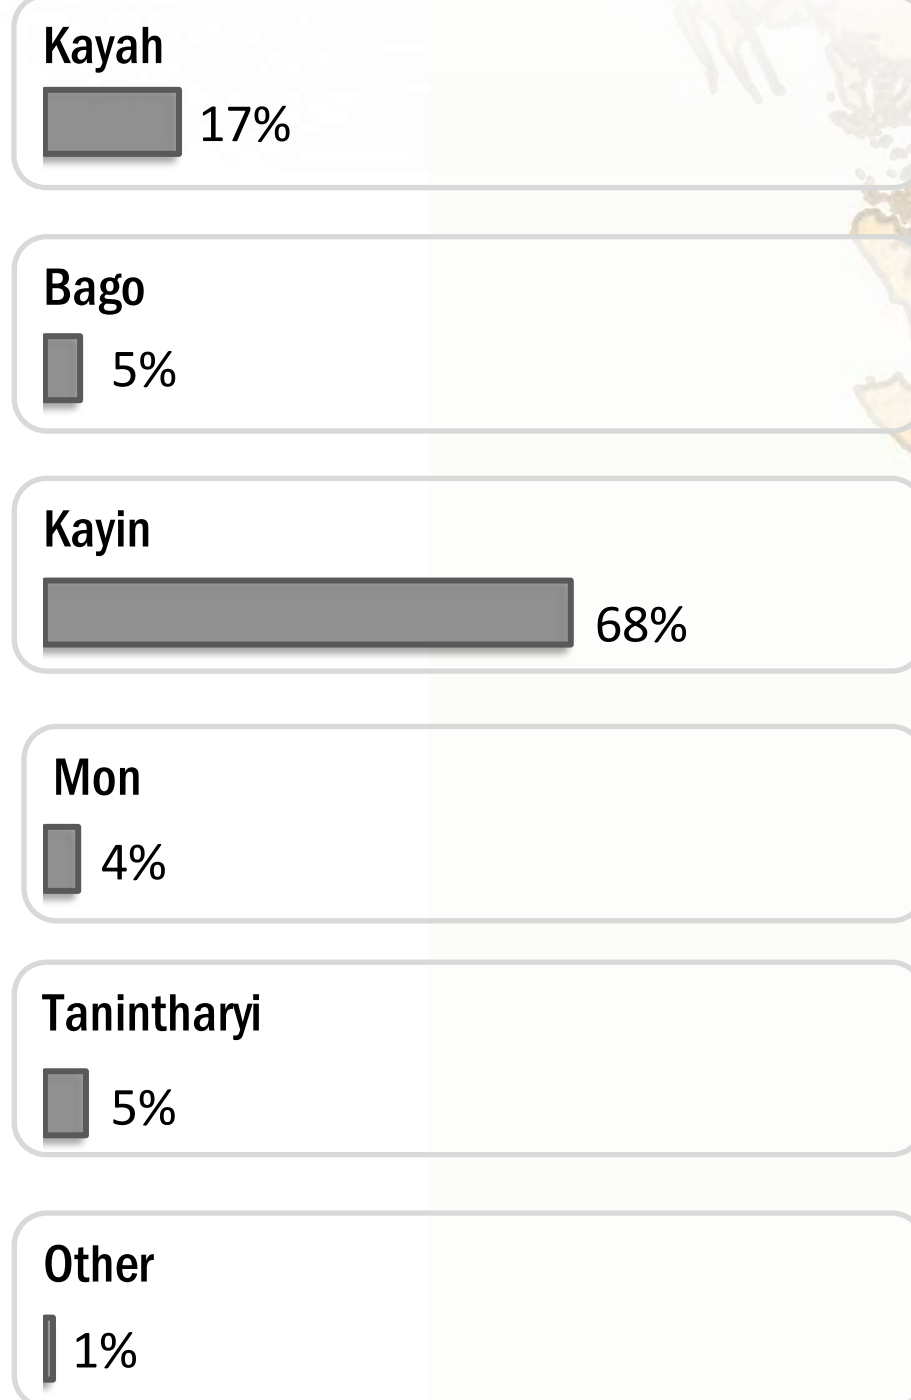

Main States/Regions of Origin

Based on registered refugee population

Total Verified Refugee Population **93,227**

* Verification Exercise conducted from Jan-Apr 2015 and subsequent data changes to-date

Registered population	45,621
Unregistered population	47,606

Religion

Ethnicity

Age and Gender

Legend

- ▲ Temporary Shelter
- UNHCR Office