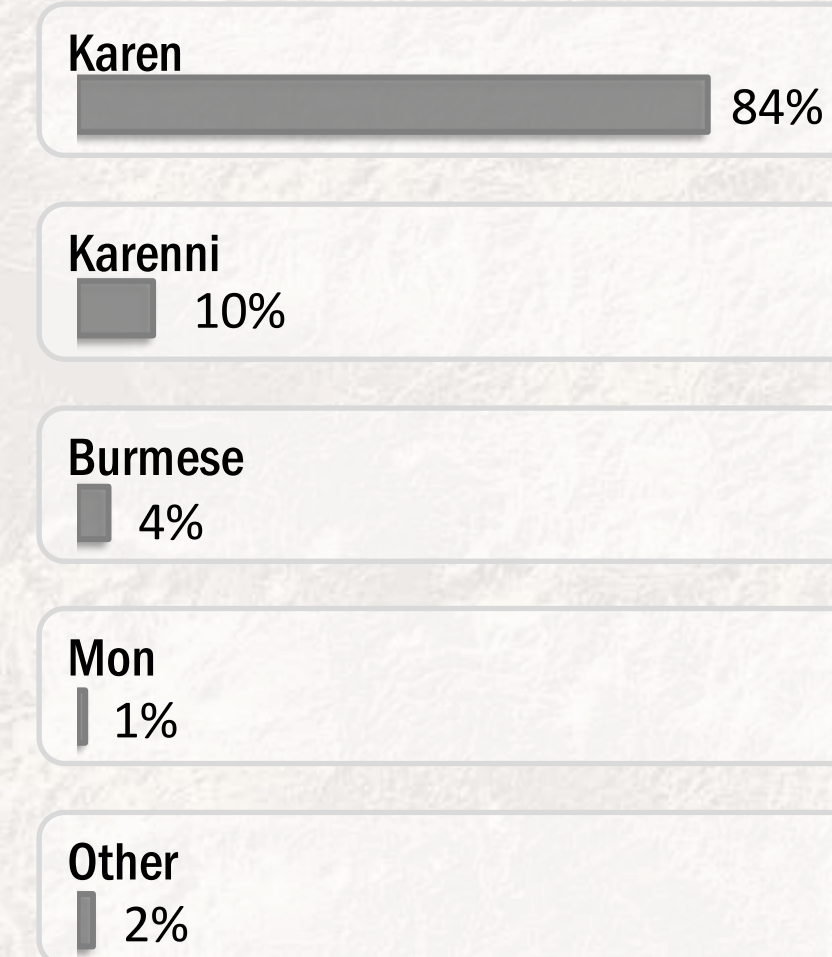

Main States/Regions of Origin

Based on registered refugee population

Total Verified Refugee Population **93,227**

* Verification Exercise conducted from Jan-Apr 2015 and subsequent data changes to-date

Registered population	45,621
Unregistered population	47,606

Religion

Ethnicity

Age and Gender

Legend

- ▲ Temporary Shelter
- UNHCR Office