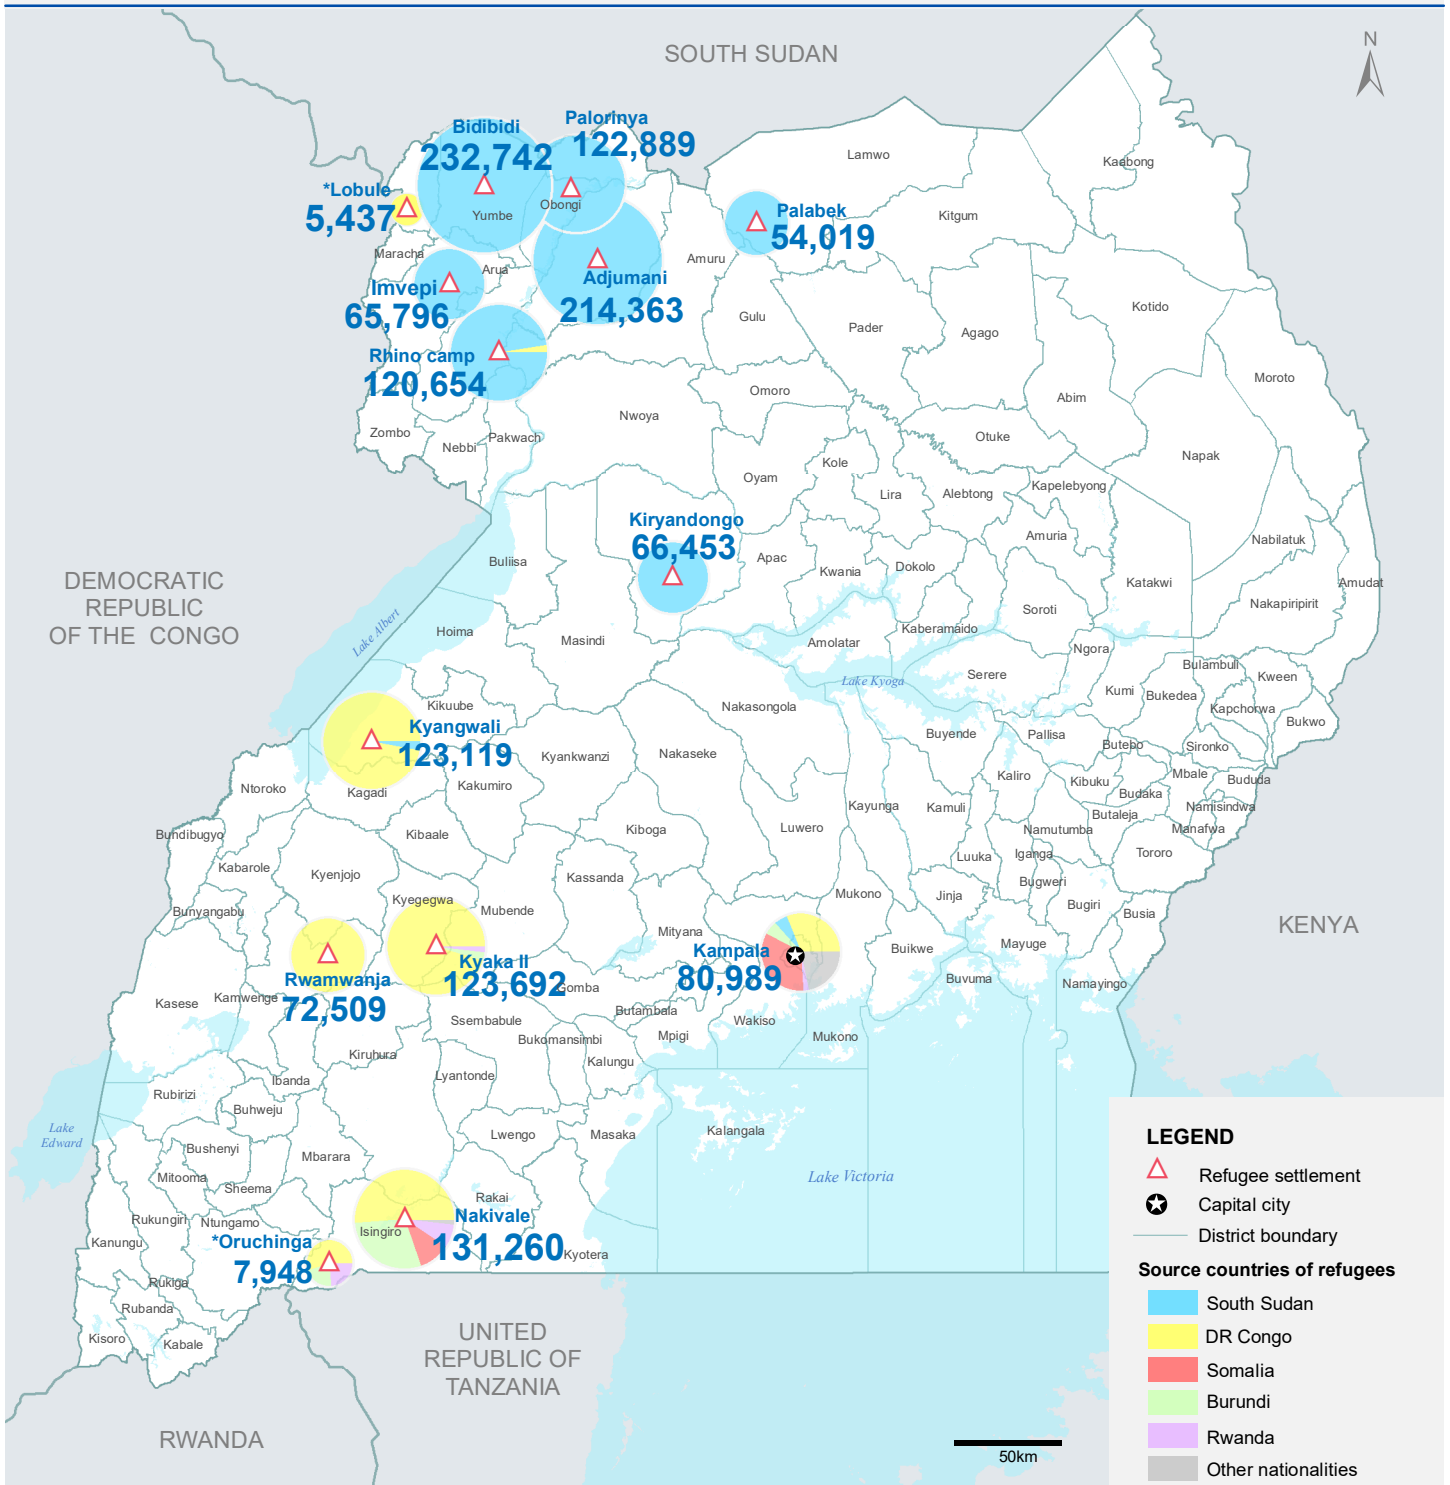

Refugees and Asylum-Seekers in Uganda

Uganda Refugee Response

31 March 2020

Total refugees and asylum-seekers**
1,423,377

Countries of origin

SOUTH SUDAN	880,168
DR CONGO	414,786
BURUNDI	48,232
SOMALIA	40,815
RWANDA	17,375
OTHERS	22,001

Refugees per settlement

BIDIBIDI	16%
ADJUMANI	15%
PALORINYA	9%
NAKIVALE	9%
KYAKA II	9%
RHINO CAMP	8%
KYANGWALI	8%
KAMPALA	6%
IMVEPI	5%
KIRYANDONGO	5%
RWAMWANJA	5%
PALABEK	4%
ORUCHINGA	0.6%
LOBULE	0.4%

The boundaries and names shown and the designations used on this map do not imply official endorsement or acceptance by the United Nations.

*Oruchinga and Lobule symbols not to scale **Includes 1,507 refugees and asylum seekers in reception centres which are not shown on the map

Population data: proGres (OPM) Author: UNHCR Representation in Uganda Feedback: ugakaimug@unhcr.org For more info, please visit: www.ugandarefugees.org