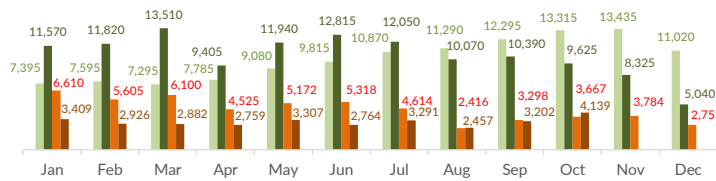

Italy weekly snapshot - 19 Apr 2020

(The charts below are based on figures from the Italian Ministry of Interior and UNHCR estimates. All figures are provisional and subject to change)

Total arrivals (1 Jan - 19 Apr 2020):	3,277
Total arrivals (1 Jan - 19 Apr 2019):	648
Total arrivals 1 Apr - 19 Apr 2020	483
Total arrivals 1 Apr - 19 Apr 2019	122
Average daily arrivals in April 2020 so far:	25
Average daily arrivals in March 2020:	8

(Based on arrivals or registration figures collected by UNHCR staff)

Mon, 13 Apr 2020	77
Tue, 14 Apr 2020	0
Wed, 15 Apr 2020	3
Thu, 16 Apr 2020	6
Fri, 17 Apr 2020	1
Sat, 18 Apr 2020	38
Sun, 19 Apr 2020	0

Arrivals per month

■ 2019 ■ 2020

Sea arrivals of last weeks

Asylum applications

(Applications are not necessarily lodged by new arrivals)

■ 2016 ■ 2017 ■ 2018 ■ 2019

Sea arrivals by gender and age - Jan-Mar 2020

Most common sea arrival nationalities in Italy (comparison with previous month)

Estimated daily sea arrivals in 2020