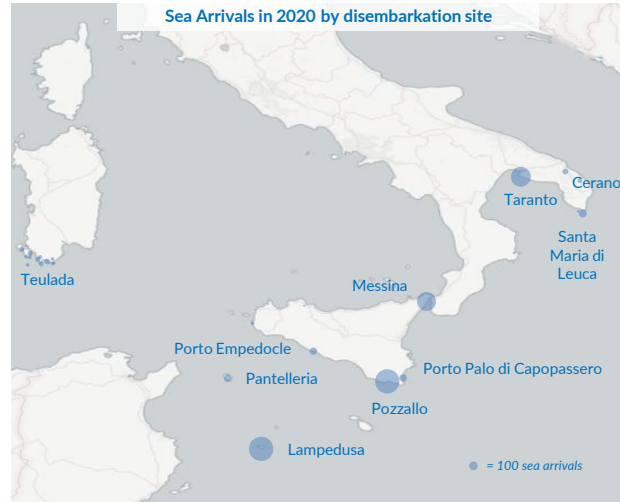

Italy weekly snapshot - 19 Apr 2020

(The charts below are based on figures from the Italian Ministry of Interior and UNHCR estimates. All figures are provisional and subject to change)

Total arrivals (1 Jan - 19 Apr 2020):	3,277
Total arrivals (1 Jan - 19 Apr 2019):	648
Total arrivals 1 Apr - 19 Apr 2020	483
Total arrivals 1 Apr - 19 Apr 2019	122
Average daily arrivals in April 2020 so far:	25
Average daily arrivals in March 2020:	8

Dead and missing in 2020 - Central Med (as of 19 Apr)	54
Dead and missing in 2020 - Mediterranean Sea (as of 19 Apr)	176
Dead and missing in 2019 - Central Med (as of 19 Apr)	258
Dead and missing in 2019 - Mediterranean Sea (as of 19 Apr)	417
Dead and missing in 2019 - Central Med	754
Dead and missing in 2019 - Mediterranean Sea	1,336
2019: further 8 incidents, for a total of 547 people involved, were reported but are still under verification	
2020: 1 incident of 91 people involved is still under verification	
Estimated # of arrivals during the last seven days	125

(Based on arrivals or registration figures collected by UNHCR staff)

Mon, 13 Apr 2020	77
Tue, 14 Apr 2020	0
Wed, 15 Apr 2020	3
Thu, 16 Apr 2020	6
Fri, 17 Apr 2020	1
Sat, 18 Apr 2020	38
Sun, 19 Apr 2020	0