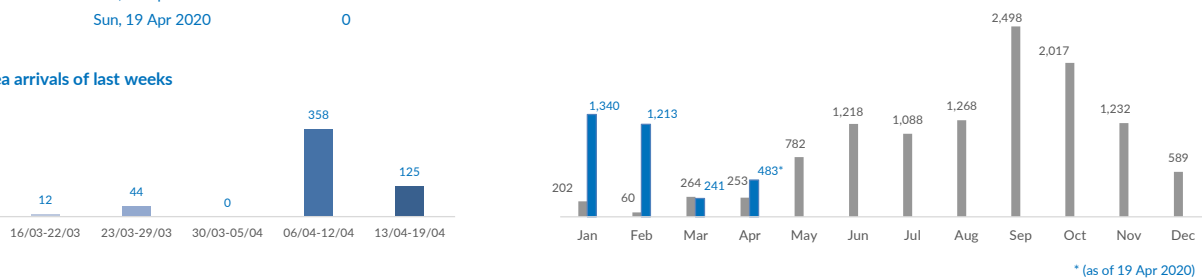

Italy weekly snapshot - 19 Apr 2020

(The charts below are based on figures from the Italian Ministry of Interior and UNHCR estimates. All figures are provisional and subject to change)

Total arrivals (1 Jan - 19 Apr 2020):	3,277
Total arrivals (1 Jan - 19 Apr 2019):	648
Total arrivals 1 Apr - 19 Apr 2020	483
Total arrivals 1 Apr - 19 Apr 2019	122
Average daily arrivals in April 2020 so far:	25
Average daily arrivals in March 2020:	8

Dead and missing in 2020 - Central Med (as of 19 Apr)	54
Dead and missing in 2020 - Mediterranean Sea (as of 19 Apr)	176
Dead and missing in 2019 - Central Med (as of 19 Apr)	258
Dead and missing in 2019 - Mediterranean Sea (as of 19 Apr)	417
Dead and missing in 2019 - Central Med	754
Dead and missing in 2019 - Mediterranean Sea	1,336
<small>2019: further 8 incidents, for a total of 547 people involved, were reported but are still under verification</small>	
<small>2020: 1 incident of 91 people involved is still under verification</small>	
Estimated # of arrivals during the last seven days	125

(Based on arrivals or registration figures collected by UNHCR staff)

Mon, 13 Apr 2020	77
Tue, 14 Apr 2020	0
Wed, 15 Apr 2020	3
Thu, 16 Apr 2020	6
Fri, 17 Apr 2020	1
Sat, 18 Apr 2020	38
Sun, 19 Apr 2020	0

Arrivals per month

■ 2019 ■ 2020

Sea arrivals of last weeks

Asylum applications

(Applications are not necessarily lodged by new arrivals)

■ 2016 ■ 2017 ■ 2018 ■ 2019

Sea arrivals by gender and age - Jan-Mar 2020