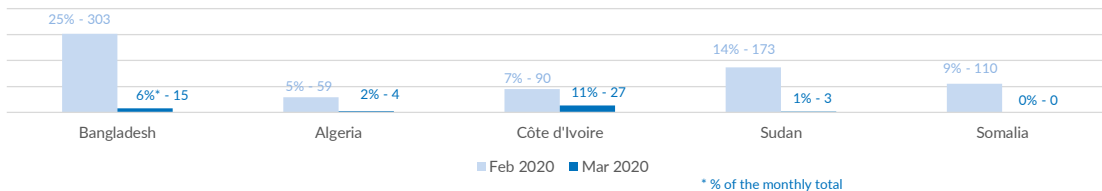

(Based on arrivals or registration figures collected by UNHCR staff)

Mon, 13 Apr 2020	77
Tue, 14 Apr 2020	0
Wed, 15 Apr 2020	3
Thu, 16 Apr 2020	6
Fri, 17 Apr 2020	1
Sat, 18 Apr 2020	38
Sun, 19 Apr 2020	0

Arrivals per month

■ 2019 ■ 2020

Sea arrivals of last weeks

Asylum applications

(Applications are not necessarily lodged by new arrivals)

■ 2016 ■ 2017 ■ 2018 ■ 2019

Sea arrivals by gender and age - Jan-Mar 2020

Most common sea arrival nationalities in Italy (comparison with previous month)

Estimated daily sea arrivals in 2020