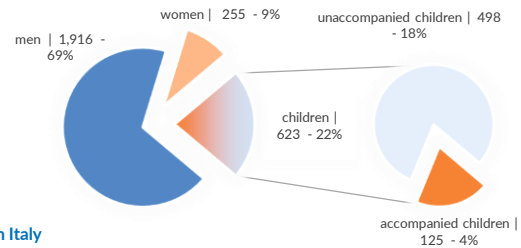

Italy weekly snapshot - 19 Apr 2020

(The charts below are based on figures from the Italian Ministry of Interior and UNHCR estimates. All figures are provisional and subject to change)

Total arrivals (1 Jan - 19 Apr 2020):	3,277
Total arrivals (1 Jan - 19 Apr 2019):	648
Total arrivals 1 Apr - 19 Apr 2020	483
Total arrivals 1 Apr - 19 Apr 2019	122
Average daily arrivals in April 2020 so far:	25
Average daily arrivals in March 2020:	8

(Based on arrivals or registration figures collected by UNHCR staff)

Mon, 13 Apr 2020	77
Tue, 14 Apr 2020	0
Wed, 15 Apr 2020	3
Thu, 16 Apr 2020	6
Fri, 17 Apr 2020	1
Sat, 18 Apr 2020	38
Sun, 19 Apr 2020	0

Arrivals per month

■ 2019 ■ 2020

Sea arrivals of last weeks

Asylum applications

(Applications are not necessarily lodged by new arrivals)

■ 2016 ■ 2017 ■ 2018 ■ 2019

Sea arrivals by gender and age - Jan-Mar 2020

Most common sea arrival nationalities in Italy (comparison with previous month)

Estimated daily sea arrivals in 2020