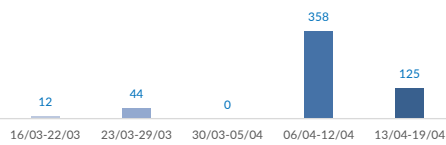

Italy weekly snapshot - 19 Apr 2020

(The charts below are based on figures from the Italian Ministry of Interior and UNHCR estimates. All figures are provisional and subject to change)

Total arrivals (1 Jan - 19 Apr 2020):	3,277
Total arrivals (1 Jan - 19 Apr 2019):	648
Total arrivals 1 Apr - 19 Apr 2020	483
Total arrivals 1 Apr - 19 Apr 2019	122
Average daily arrivals in April 2020 so far:	25
Average daily arrivals in March 2020:	8

Dead and missing in 2020 - Central Med (as of 19 Apr)	54
Dead and missing in 2020 - Mediterranean Sea (as of 19 Apr)	176
Dead and missing in 2019 - Central Med (as of 19 Apr)	258
Dead and missing in 2019 - Mediterranean Sea (as of 19 Apr)	417
Dead and missing in 2019 - Central Med	754
Dead and missing in 2019 - Mediterranean Sea	1,336
<small>2019: further 8 incidents, for a total of 547 people involved, were reported but are still under verification</small>	
<small>2020: 1 incident of 91 people involved is still under verification</small>	
Estimated # of arrivals during the last seven days	125

(Based on arrivals or registration figures collected by UNHCR staff)

Mon, 13 Apr 2020	77
Tue, 14 Apr 2020	0
Wed, 15 Apr 2020	3
Thu, 16 Apr 2020	6
Fri, 17 Apr 2020	1
Sat, 18 Apr 2020	38
Sun, 19 Apr 2020	0

Arrivals per month

■ 2019 ■ 2020

Sea arrivals of last weeks

Asylum applications

(Applications are not necessarily lodged by new arrivals)

■ 2016 ■ 2017 ■ 2018 ■ 2019

Sea arrivals by gender and age - Jan-Mar 2020