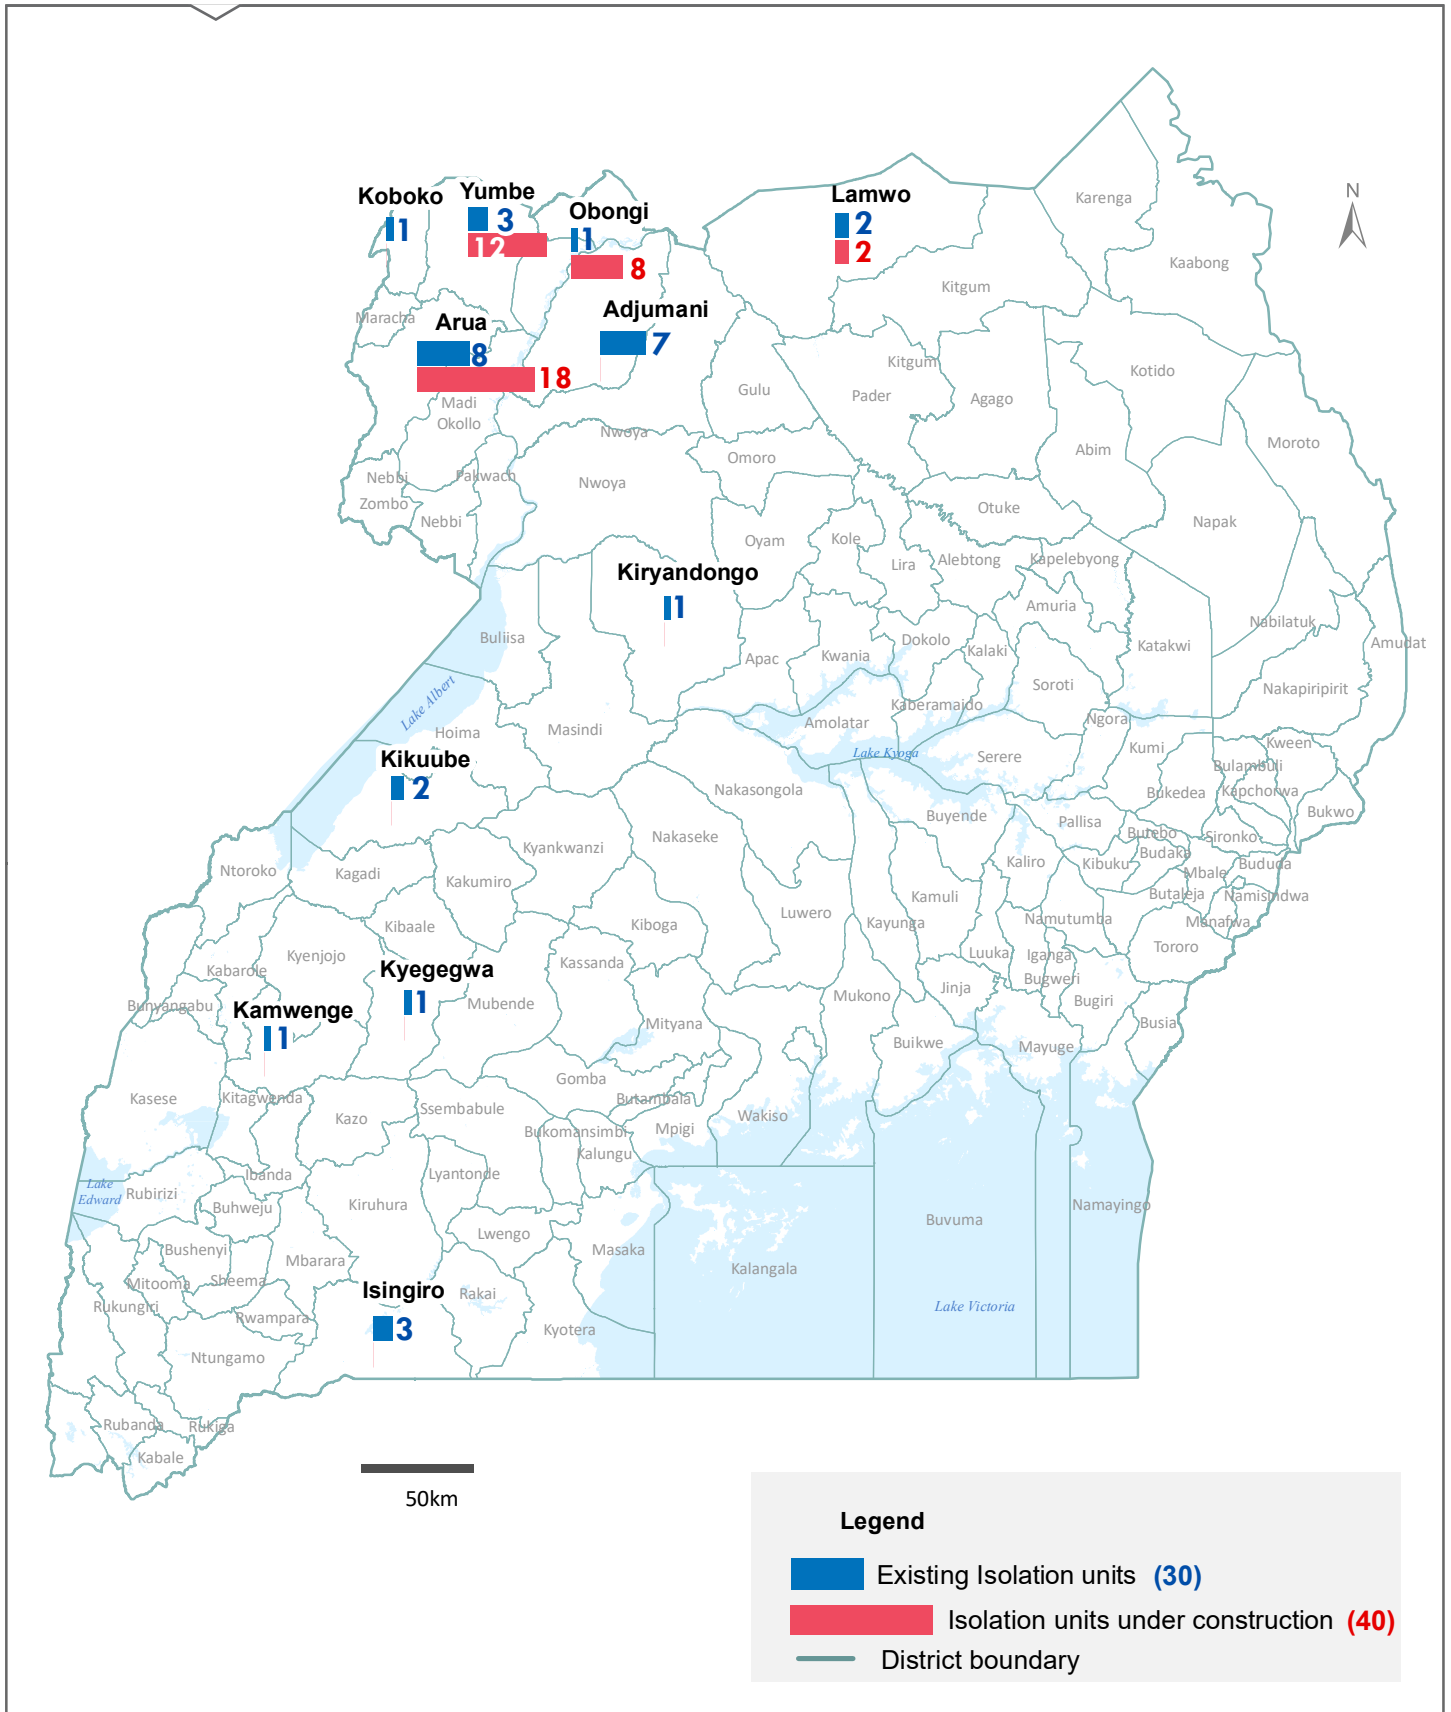

Uganda

Isolation Units in refugee hosting districts

as of 06 May 2020

The boundaries and names shown and the designations used on this map do not imply official endorsement or acceptance by the United Nations.