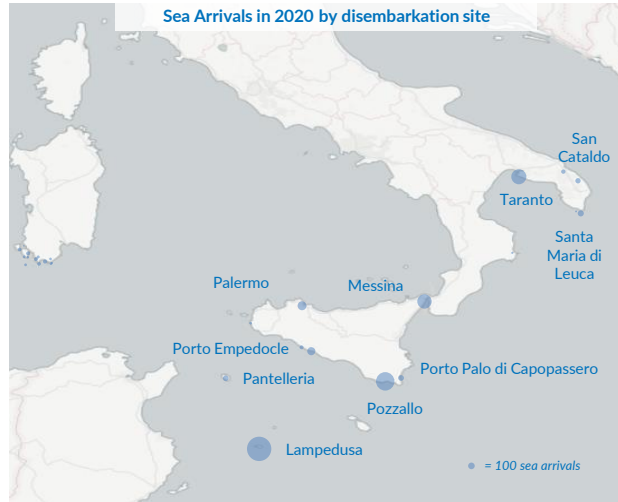

Italy weekly snapshot - 10 May 2020

(The charts below are based on figures from the Italian Ministry of Interior and UNHCR estimates. All figures are provisional and subject to change)

Total arrivals (1 Jan - 10 May 2020):	4,184
Total arrivals (1 Jan - 10 May 2019):	1,010
Total arrivals 1 May - 10 May 2020	719
Total arrivals 1 May - 10 May 2019	231
Average daily arrivals in May 2020 so far:	72
Average daily arrivals in April 2020:	22

Dead and missing in 2020 - Central Med (as of 10 May)	54
Dead and missing in 2020 - Mediterranean Sea (as of 10 May)	179
Dead and missing in 2019 - Central Med (as of 10 May)	317
Dead and missing in 2019 - Mediterranean Sea (as of 10 May)	513
Dead and missing in 2019 - Central Med	754
Dead and missing in 2019 - Mediterranean Sea	1,336

2019: further 8 incidents, for a total of 547 people involved, were reported but are still under verification
2020: 1 incident of 91 people involved is still under verification

Estimated # of arrivals during the last seven days	597

(Based on arrivals or registration figures collected by UNHCR staff)

Mon, 04 May 2020	180
Tue, 05 May 2020	146
Wed, 06 May 2020	192
Thu, 07 May 2020	0
Fri, 08 May 2020	0
Sat, 09 May 2020	79
Sun, 10 May 2020	0