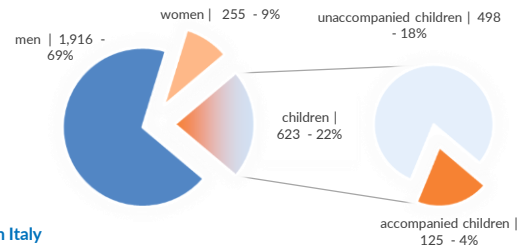

(Based on arrivals or registration figures collected by UNHCR staff)

Mon, 04 May 2020	180
Tue, 05 May 2020	146
Wed, 06 May 2020	192
Thu, 07 May 2020	0
Fri, 08 May 2020	0
Sat, 09 May 2020	79
Sun, 10 May 2020	0

Arrivals per month

■ 2019 ■ 2020

* (as of 10 May 2020)

Sea arrivals of last weeks

Asylum applications

(Applications are not necessarily lodged by new arrivals)

■ 2016 ■ 2017 ■ 2018 ■ 2019

Sea arrivals by gender and age - Jan-Mar 2020

Most common sea arrival nationalities in Italy (comparison with previous month)

* % of the monthly total

Estimated daily sea arrivals in 2020