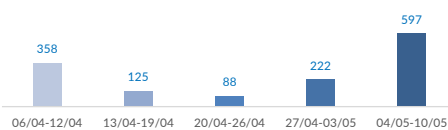

Italy weekly snapshot - 10 May 2020

(The charts below are based on figures from the Italian Ministry of Interior and UNHCR estimates. All figures are provisional and subject to change)

Total arrivals (1 Jan - 10 May 2020):	4,184
Total arrivals (1 Jan - 10 May 2019):	1,010
Total arrivals 1 May - 10 May 2020	719
Total arrivals 1 May - 10 May 2019	231
Average daily arrivals in May 2020 so far:	72
Average daily arrivals in April 2020:	22

2019: further 8 incidents, for a total of 547 people involved, were reported but are still under verification
2020: 1 incident of 91 people involved is still under verification

Estimated # of arrivals during the last seven days	597
---	------------

(Based on arrivals or registration figures collected by UNHCR staff)

Mon, 04 May 2020	180
Tue, 05 May 2020	146
Wed, 06 May 2020	192
Thu, 07 May 2020	0
Fri, 08 May 2020	0
Sat, 09 May 2020	79
Sun, 10 May 2020	0

Arrivals per month

■ 2019 ■ 2020

* (as of 10 May 2020)

Sea arrivals of last weeks

Asylum applications

(Applications are not necessarily lodged by new arrivals)

■ 2016 ■ 2017 ■ 2018 ■ 2019

Sea arrivals by gender and age - Jan-Mar 2020