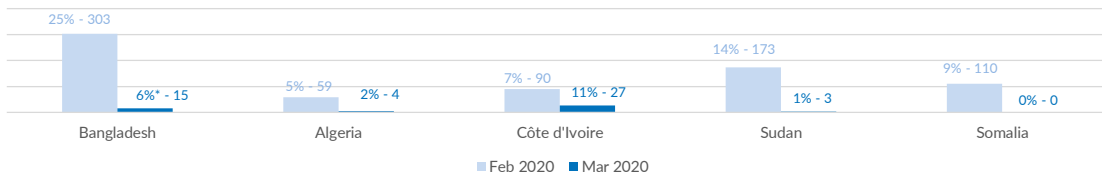

(Based on arrivals or registration figures collected by UNHCR staff)

Mon, 04 May 2020	180
Tue, 05 May 2020	146
Wed, 06 May 2020	192
Thu, 07 May 2020	0
Fri, 08 May 2020	0
Sat, 09 May 2020	79
Sun, 10 May 2020	0

Arrivals per month

■ 2019 ■ 2020

* (as of 10 May 2020)

Sea arrivals of last weeks

Asylum applications

(Applications are not necessarily lodged by new arrivals)

■ 2016 ■ 2017 ■ 2018 ■ 2019

Sea arrivals by gender and age - Jan-Mar 2020

Most common sea arrival nationalities in Italy (comparison with previous month)

* % of the monthly total

Estimated daily sea arrivals in 2020