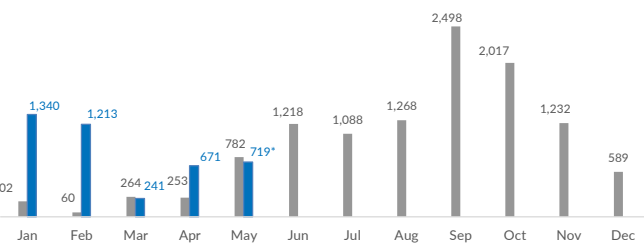

Italy weekly snapshot - 10 May 2020

(The charts below are based on figures from the Italian Ministry of Interior and UNHCR estimates. All figures are provisional and subject to change)

Total arrivals (1 Jan - 10 May 2020):	4,184
Total arrivals (1 Jan - 10 May 2019):	1,010
Total arrivals 1 May - 10 May 2020	719
Total arrivals 1 May - 10 May 2019	231
Average daily arrivals in May 2020 so far:	72
Average daily arrivals in April 2020:	22

2019: further 8 incidents, for a total of 547 people involved, were reported but are still under verification
2020: 1 incident of 91 people involved is still under verification

Estimated # of arrivals during the last seven days	597
---	------------

(Based on arrivals or registration figures collected by UNHCR staff)

Mon, 04 May 2020	180
Tue, 05 May 2020	146
Wed, 06 May 2020	192
Thu, 07 May 2020	0
Fri, 08 May 2020	0
Sat, 09 May 2020	79
Sun, 10 May 2020	0

Arrivals per month

■ 2019 ■ 2020

* (as of 10 May 2020)

Sea arrivals of last weeks

Asylum applications

(Applications are not necessarily lodged by new arrivals)

■ 2016 ■ 2017 ■ 2018 ■ 2019

Sea arrivals by gender and age - Jan-Mar 2020