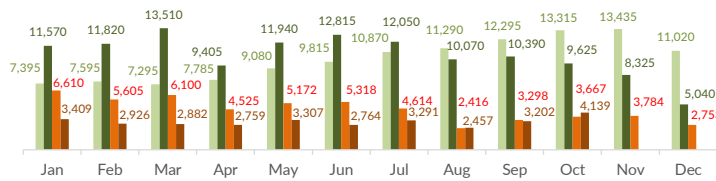

Italy weekly snapshot - 10 May 2020

(The charts below are based on figures from the Italian Ministry of Interior and UNHCR estimates. All figures are provisional and subject to change)

Total arrivals (1 Jan - 10 May 2020):	4,184
Total arrivals (1 Jan - 10 May 2019):	1,010
Total arrivals 1 May - 10 May 2020	719
Total arrivals 1 May - 10 May 2019	231
Average daily arrivals in May 2020 so far:	72
Average daily arrivals in April 2020:	22

2019: further 8 incidents, for a total of 547 people involved, were reported but are still under verification
2020: 1 incident of 91 people involved is still under verification

Estimated # of arrivals during the last seven days	597
---	------------

(Based on arrivals or registration figures collected by UNHCR staff)

Mon, 04 May 2020	180
Tue, 05 May 2020	146
Wed, 06 May 2020	192
Thu, 07 May 2020	0
Fri, 08 May 2020	0
Sat, 09 May 2020	79
Sun, 10 May 2020	0

Arrivals per month

■ 2019 ■ 2020

* (as of 10 May 2020)

Sea arrivals of last weeks

Asylum applications

(Applications are not necessarily lodged by new arrivals)

■ 2016 ■ 2017 ■ 2018 ■ 2019

Sea arrivals by gender and age - Jan-Mar 2020