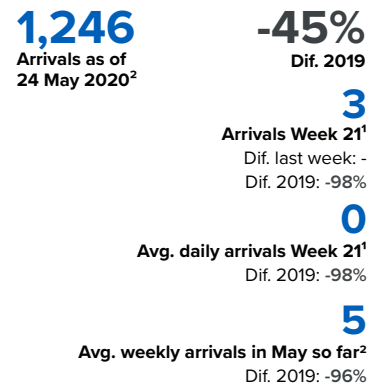

SPAIN Weekly snapshot - Week 21 (18 - 24 May 2020)

The charts below are based on figures from the Ministry of Interior and UNHCR estimates. All figures are provisional and subject to change

Refugees & migrants: sea and land arrivals in week 21¹

The boundaries and names shown and the designations used on this map do not imply official endorsement or acceptance by the United Nations

Total Sea and Land

Sea

Land (Ceuta & Melilla)

Sea and land arrivals during the last five weeks¹

Arrivals per month²

Most common nationalities, Jan - Mar 2020²

Demographic breakdown, Jan - Mar 2020²