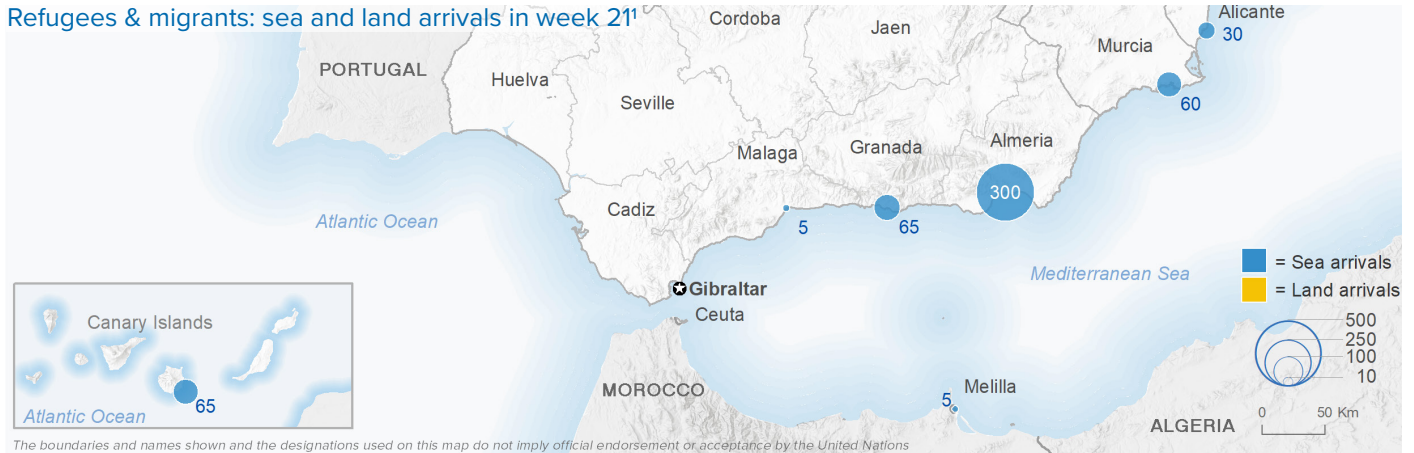

SPAIN Weekly snapshot - Week 21 (18 - 24 May 2020)

The charts below are based on figures from the Ministry of Interior and UNHCR estimates. All figures are provisional and subject to change

Refugees & migrants: sea and land arrivals in week 21¹

The boundaries and names shown and the designations used on this map do not imply official endorsement or acceptance by the United Nations

Total Sea and Land

Sea

Land (Ceuta & Melilla)

Sea and land arrivals during the last five weeks¹