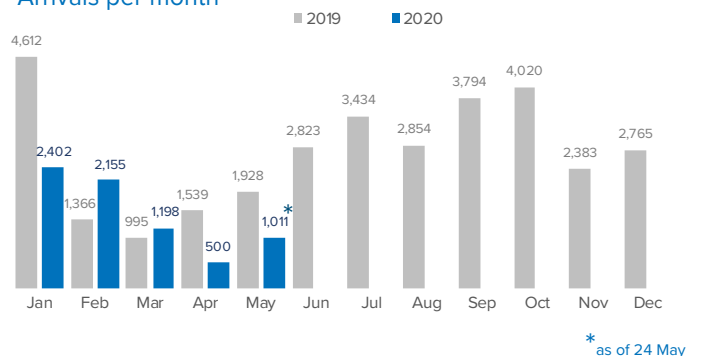

SPAIN Weekly snapshot - Week 21 (18 - 24 May 2020)

The charts below are based on figures from the Ministry of Interior and UNHCR estimates. All figures are provisional and subject to change

Refugees & migrants: sea and land arrivals in week 21¹

The boundaries and names shown and the designations used on this map do not imply official endorsement or acceptance by the United Nations

Total Sea and Land

Sea

Land (Ceuta & Melilla)

Sea and land arrivals during the last five weeks¹

Arrivals per month²

Most common nationalities, Jan - Mar 2020²

Demographic breakdown, Jan - Mar 2020²