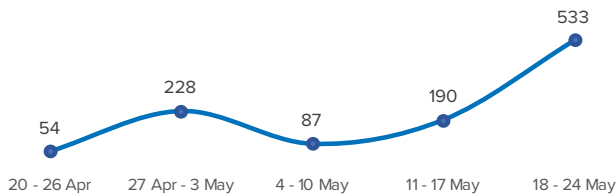

SPAIN Weekly snapshot - Week 21 (18 - 24 May 2020)

The charts below are based on figures from the Ministry of Interior and UNHCR estimates. All figures are provisional and subject to change

Refugees & migrants: sea and land arrivals in week 21¹

The boundaries and names shown and the designations used on this map do not imply official endorsement or acceptance by the United Nations

Total Sea and Land

Sea

Land (Ceuta & Melilla)

Sea and land arrivals during the last five weeks¹

Arrivals per month²

Most common nationalities, Jan - Mar 2020²

Demographic breakdown, Jan - Mar 2020²