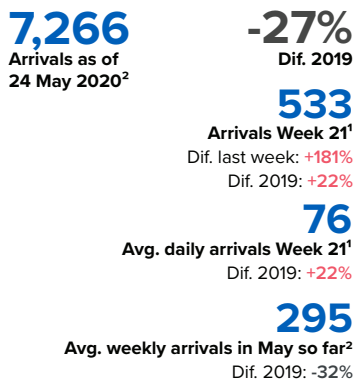

SPAIN Weekly snapshot - Week 21 (18 - 24 May 2020)

The charts below are based on figures from the Ministry of Interior and UNHCR estimates. All figures are provisional and subject to change

Refugees & migrants: sea and land arrivals in week 21¹

The boundaries and names shown and the designations used on this map do not imply official endorsement or acceptance by the United Nations

Total Sea and Land

Sea

Land (Ceuta & Melilla)

Sea and land arrivals during the last five weeks¹