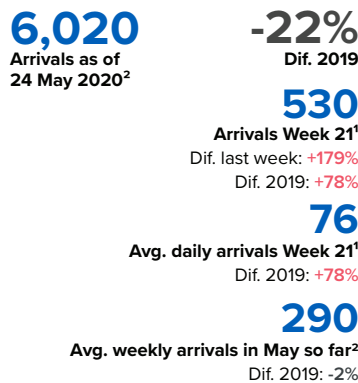

SPAIN Weekly snapshot - Week 21 (18 - 24 May 2020)

The charts below are based on figures from the Ministry of Interior and UNHCR estimates. All figures are provisional and subject to change

Refugees & migrants: sea and land arrivals in week 21¹

The boundaries and names shown and the designations used on this map do not imply official endorsement or acceptance by the United Nations

Total Sea and Land

Sea

Land (Ceuta & Melilla)

Sea and land arrivals during the last five weeks¹