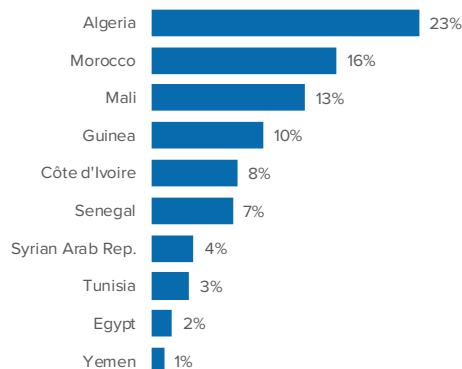

SPAIN Weekly snapshot - Week 21 (18 - 24 May 2020)

The charts below are based on figures from the Ministry of Interior and UNHCR estimates. All figures are provisional and subject to change

Refugees & migrants: sea and land arrivals in week 21¹

The boundaries and names shown and the designations used on this map do not imply official endorsement or acceptance by the United Nations

Total Sea and Land

Sea

Land (Ceuta & Melilla)

Sea and land arrivals during the last five weeks¹

Arrivals per month²

Most common nationalities, Jan - Mar 2020²

Demographic breakdown, Jan - Mar 2020²