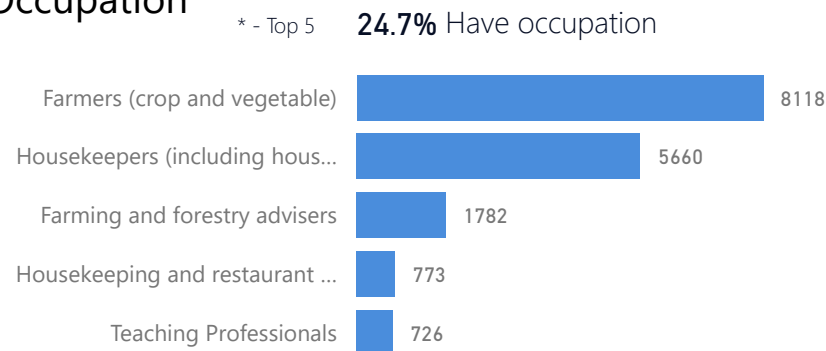

0

Women and Children

86%

200,389

Female

53%

122,311

Elderly

2%

5,541

Youth 15-24

22%

50,629

Zones

Level3	HHs	Individuals
Zone 3	11,254	55,354
Zone 2	8,420	50,488
Zone 5	9,601	50,445
Zone 1	7,399	44,033
Zone 4	6,067	32,409
Zone Vii	2	13

Age & Gender Breakdown

Country of Origin	Total
South Sudan	232,627
Sudan	92
Democratic Republic of the Congo	2
Congo, Republic of the	1

New Registration by Month

Occupation

* Age is between 18 - 59 years for Occupation

Specific Needs - Top 7