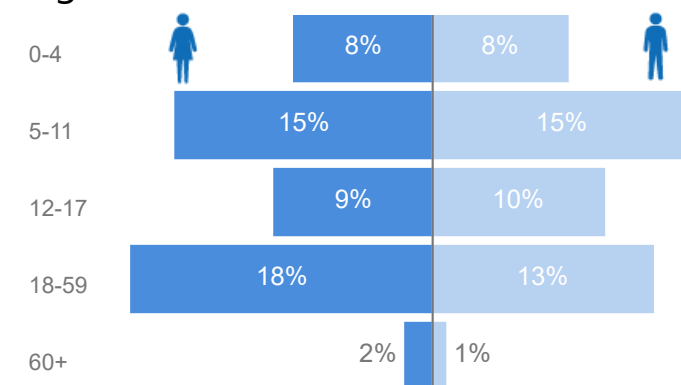

0

Women and Children

86%

200,389

Female

53%

122,311

Elderly

2%

5,541

Youth 15-24

22%

50,629

Zones

Level3	HHs	Individuals
Zone 3	11,254	55,354
Zone 2	8,420	50,488
Zone 5	9,601	50,445
Zone 1	7,399	44,033
Zone 4	6,067	32,409
Zone Vii	2	13

Age & Gender Breakdown

Country of Origin	Total
South Sudan	232,627
Sudan	92
Democratic Republic of the Congo	2
Congo, Republic of the	1

New Registration by Month

Occupation

* Age is between 18 - 59 years for Occupation

Specific Needs - Top 7