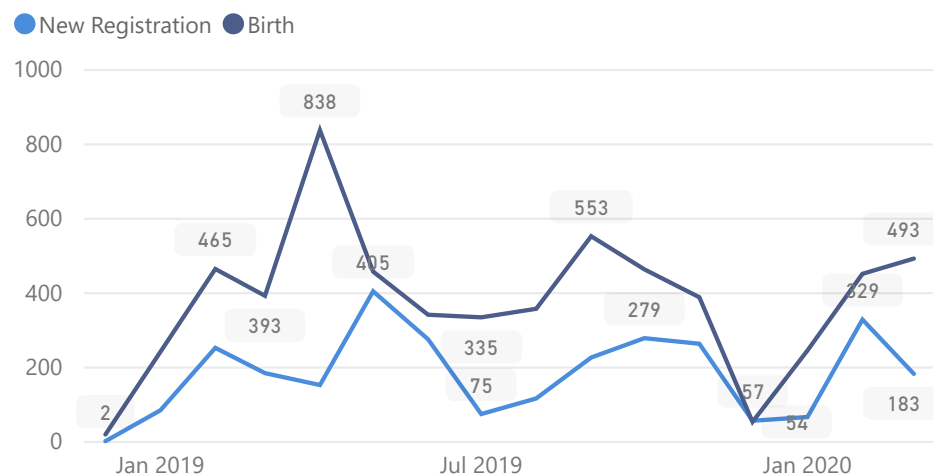

Uganda - Refugee Statistics May 2020 - Bidibidi

Total Population

232,722

Total Refugees

232,722

Total Households

42,735

Total Asylum-Seekers

0

Women and Children

86%

200,389

Female

53%

122,311

Elderly

2%

5,541

Youth 15-24

22%

50,629

Zones

Level3	HHs	Individuals
Zone 3	11,254	55,354
Zone 2	8,420	50,488
Zone 5	9,601	50,445
Zone 1	7,399	44,033
Zone 4	6,067	32,409
Zone Vii	2	13

Age & Gender Breakdown

Country of Origin	Total
South Sudan	232,627
Sudan	92
Democratic Republic of the Congo	2
Congo, Republic of the	1

New Registration by Month

Occupation

* Age is between 18 - 59 years for Occupation

Specific Needs - Top 7