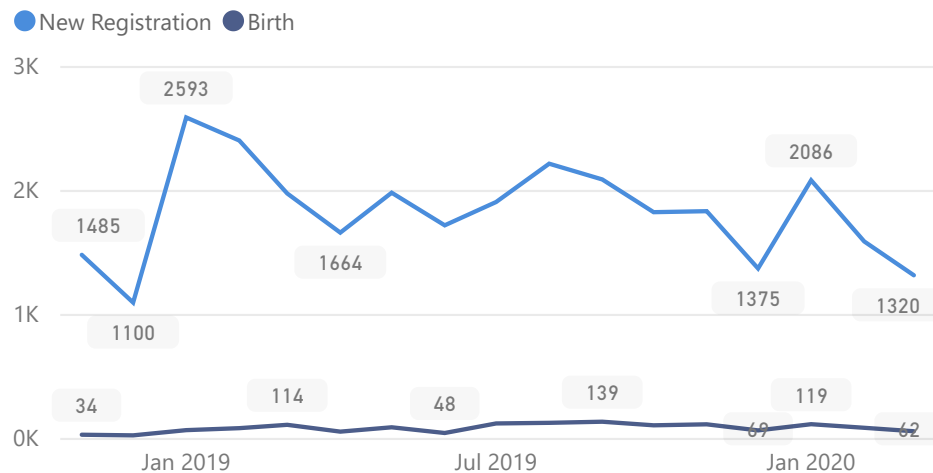

Elderly

1%

1,160

Total Refugees

59,910

Total Asylum-Seekers

20,338

Female

Age & Gender Breakdown

Country of Origin	Total
Somalia	26,960
Democratic Republic of the Congo	25,218
Eritrea	13,285
Burundi	4,500
South Sudan	4,289
Ethiopia	2,158
Rwanda	1,941

New Registration by Month

Occupation

* Age is between 18 - 59 years for Occupation

Specific Needs - Top 7