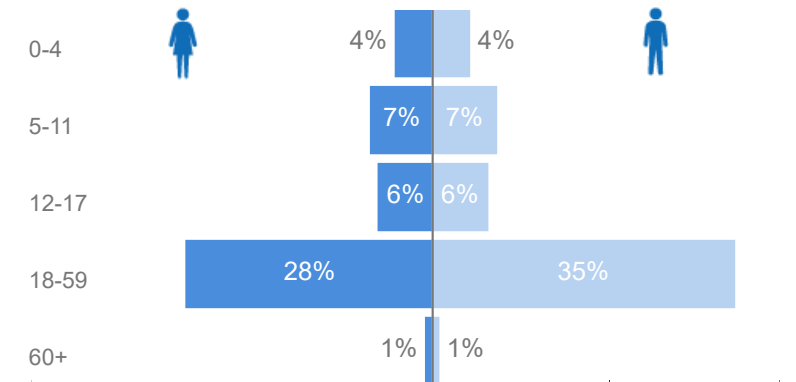

Elderly

1%

1,160

Total Refugees

59,910

Total Asylum-Seekers

20,338

Female

47%

37,449

Youth 15-24

27%

21,951

Zones

Level3	HHs	Individuals
Makindye Division	12,784	28,481
Kampala Central	18,568	27,306
Rubaga Division	9,068	18,817
Nakawa	786	1,876
Kawempe Division	370	1,077
Kawempe Div	518	913
Makerere University	200	279
Sweswe	89	264
Nansana	90	222
Division A	84	199
	85	186
Ssabagabo-Makindye	52	170
Ranch 1	23	117
Rubondo	26	116
Ranch 37	12	60
Kira	28	56
Bulenga	14	53
Zone li	25	47
Mukono T.C	18	46
Nsangi	10	37

Age & Gender Breakdown

Country of Origin	Total
Somalia	26,960
Democratic Republic of the Congo	25,218
Eritrea	13,285
Burundi	4,500
South Sudan	4,289
Ethiopia	2,158
Rwanda	1,941

New Registration by Month

Occupation

* Age is between 18 - 59 years for Occupation

Specific Needs - Top 7