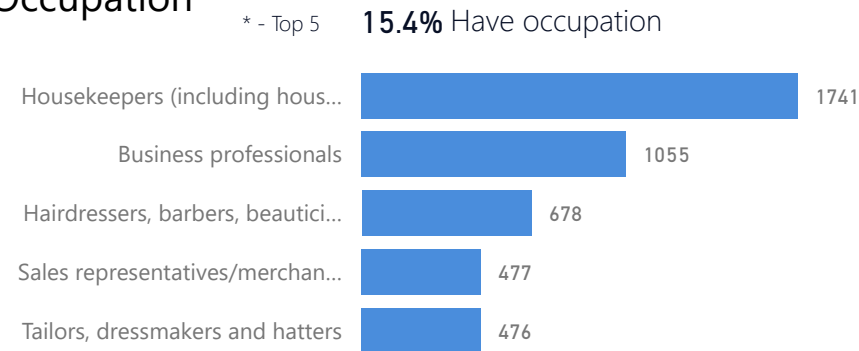

Age & Gender Breakdown

Country of Origin	Total
Somalia	26,960
Democratic Republic of the Congo	25,218
Eritrea	13,285
Burundi	4,500
South Sudan	4,289
Ethiopia	2,158
Rwanda	1,941

New Registration by Month

Occupation

* Age is between 18 - 59 years for Occupation

Specific Needs - Top 7