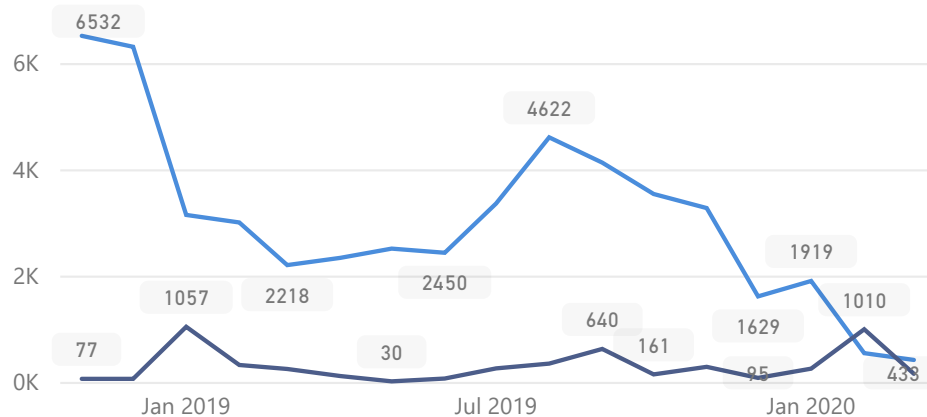

New Registration by Month

● New Registration ● Birth