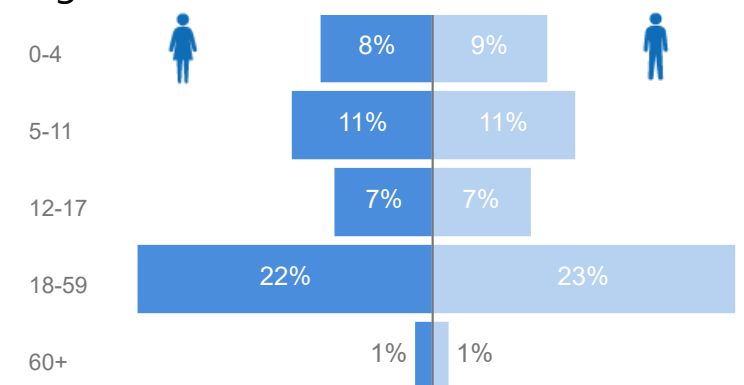

2%

3,134

Youth 15-24

21%

28,242

New Registration by Month

● New Registration ● Birth

Zones

Level3	HHs	Individuals
Base Camp	22,944	73,981
Rubondo	9,116	32,418
Juru	6,447	24,115
Kampala Central	173	326
Makindye Division	97	142
Rubaga Division	87	132
Sweswe	19	37
Bwiriza	9	18
Busheka	3	16
Kaihora	2	12
Nkoma	3	11
Kakoni	4	9
Nakawa	6	7
Kifunjo	3	6
Kyempango	4	4
Buliti	3	3
Byabakora	2	3
Mahani	2	3
Ntenungi	2	3
Basecamp Ibakwe	2	2

Occupation

* - Top 5 **36.8%** Have occupation

* Age is between 18 - 59 years for Occupation

Age & Gender Breakdown

Country of Origin	Total
Democratic Republic of the Congo	67,740
Burundi	38,299
Somalia	13,783
Rwanda	9,944
Eritrea	1,742
Ethiopia	905
South Sudan	221