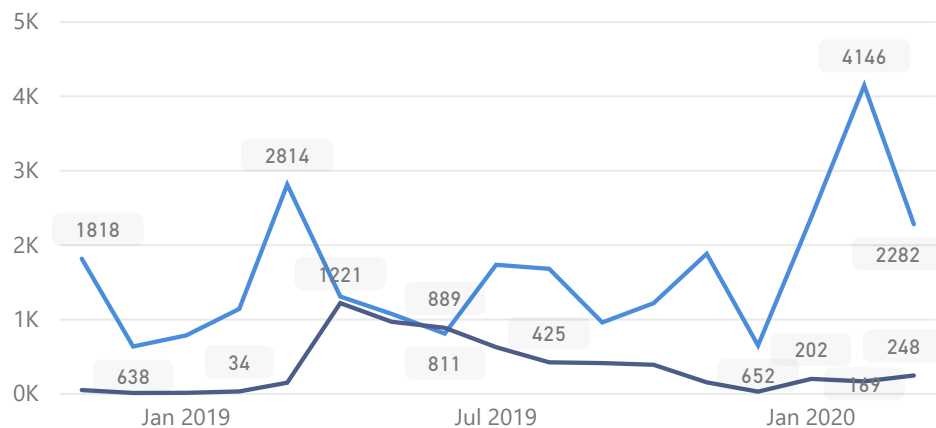

Uganda - Refugee Statistics May 2020 - Nakivale

Total Population

132,700

Total Refugees

131,486

Total Households

38,944

Total Asylum-Seekers

2%

3,134

Youth 15-24

21%

28,242

New Registration by Month

● New Registration ● Birth

Zones

Occupation

* - Top 5 **36.8%** Have occupation

* Age is between 18 - 59 years for Occupation

Age & Gender Breakdown

Country of Origin	Total
Democratic Republic of the Congo	67,740
Burundi	38,299
Somalia	13,783
Rwanda	9,944
Eritrea	1,742
Ethiopia	905
South Sudan	221