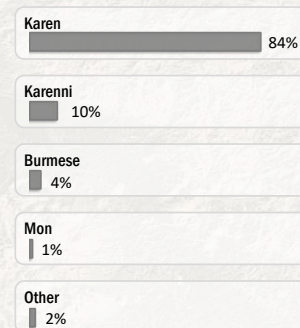

Main States/Regions of Origin

Based on registered refugee population

Total Verified Refugee Population*

93,412

* Verification Exercise conducted from Jan-Apr 2015 and subsequent data changes to-date

Registered population 45,757

Unregistered population 47,655

Religion

Ethnicity

Age and Gender

Legend

- ▲ Temporary Shelter
- UNHCR Office