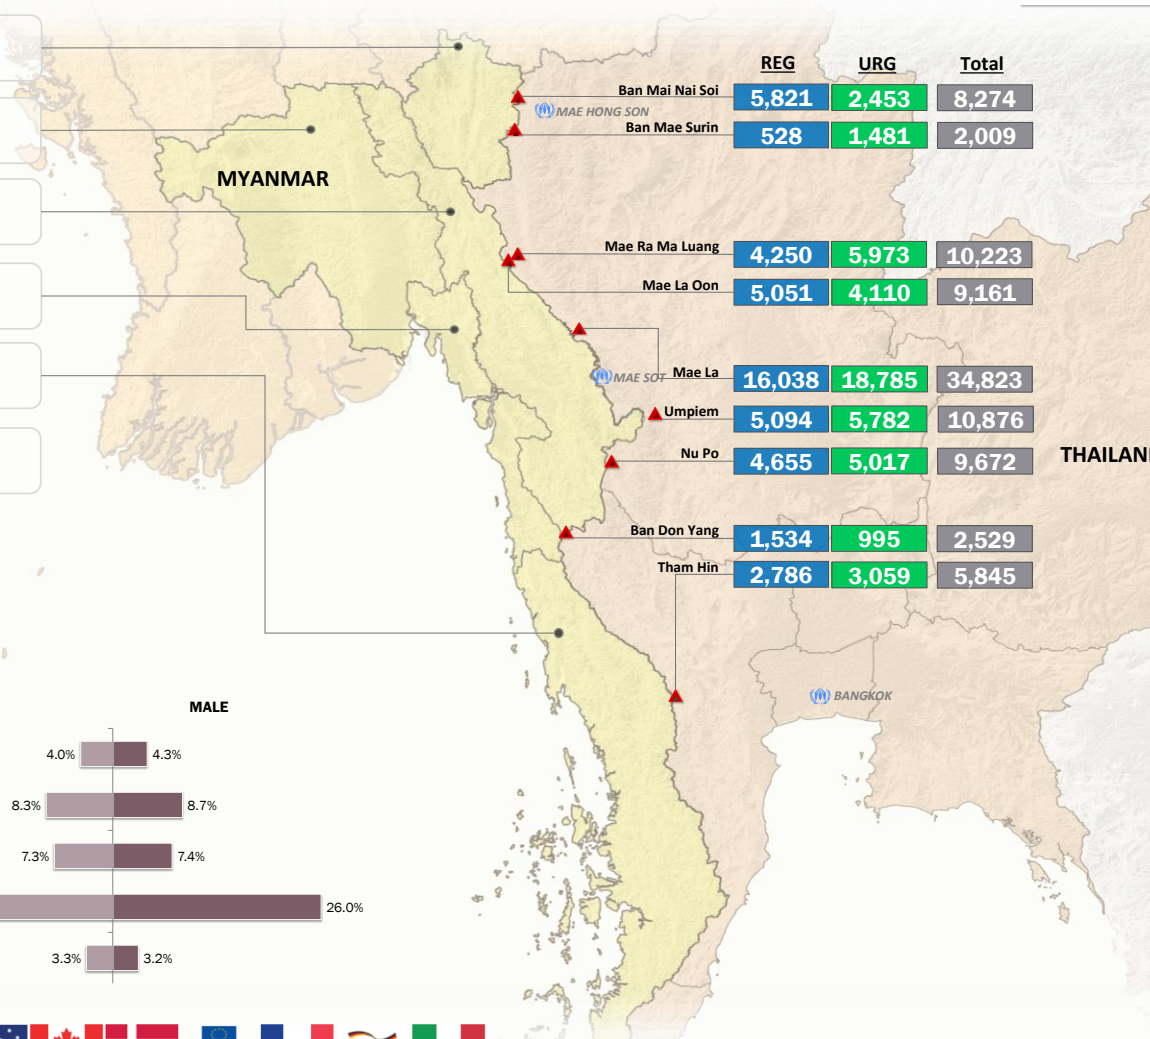

Main States/Regions of Origin

Based on registered refugee population