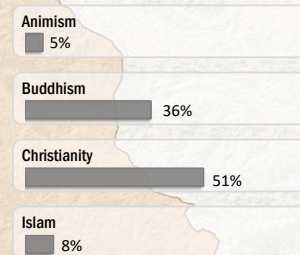

Main States/Regions of Origin

Based on registered refugee population

Total Verified Refugee Population*

93,412

* Verification Exercise conducted from Jan-Apr 2015 and subsequent data changes to-date

Registered population 45,757

Unregistered population 47,655

Religion

Ethnicity

Age and Gender

Legend

- ▲ Temporary Shelter
- UNHCR Office