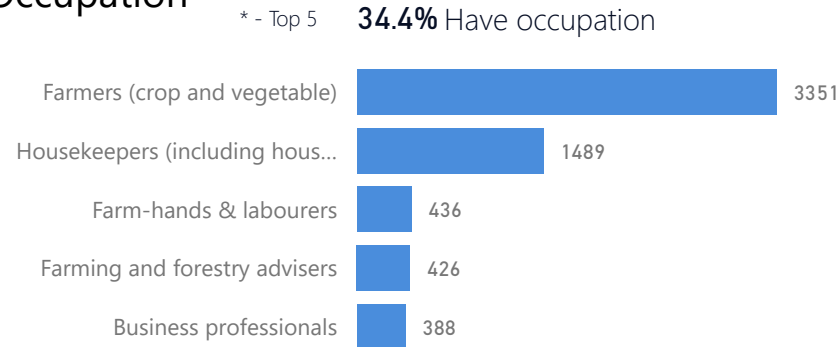

## Age & Gender Breakdown

Country of Origin	Total
South Sudan	66,395
Sudan	23
Democratic Republic of the Congo	17
Central African Republic	1
Chad	1
Senegal	1
United Republic of Tanzania	1

## Occupation

\* Age is between 18 - 59 years for Occupation