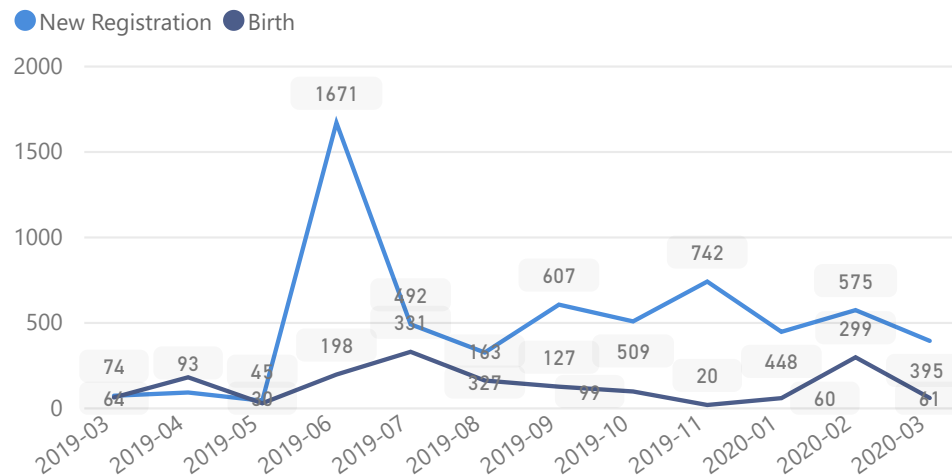

## Zones

Level3	HHs	Individuals
Zone I	9,082	29,575
Zone li	7,401	25,977
Zone lii	2,959	10,094
	71	129
Zone V	2	11
Zone Vii	4	10

## Age & Gender Breakdown

Country of Origin	Total
South Sudan	66,395
Sudan	23
Democratic Republic of the Congo	17
Central African Republic	1
Chad	1
Senegal	1
United Republic of Tanzania	1

## Occupation

\* Age is between 18 - 59 years for Occupation