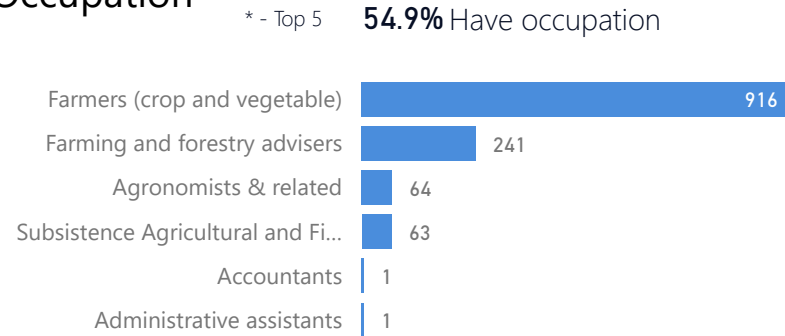

Elderly

3%

238

Total Refugees

7,896

Total Asylum-Seekers

16

Female

51%

4,041

Youth 15-24

21%

1,666

Zones

Level3	HHs	Individuals
Kifunjo	593	2,405
Busheka	489	2,077
Michinga	478	2,064
Rurongo	199	862
Kazinga	120	517
	5	9
Makindye Division	2	9
Rubondo	2	2
Sweswe	2	2
Juru	1	1

Age & Gender Breakdown

New Registration by Month

Occupation

* Age is between 18 - 59 years for Occupation

Specific Needs - Top 7