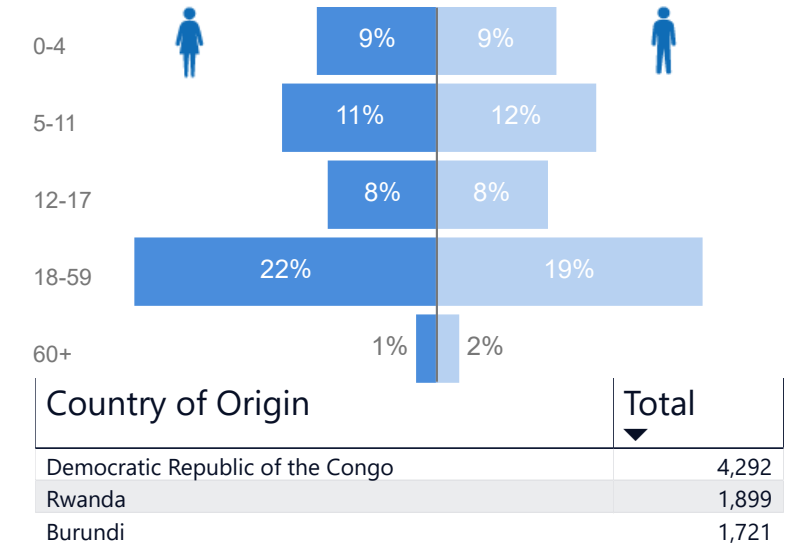

Uganda - Refugee Statistics June 2020 - Oruchinga

Total Population

7,912

Total Households

1,882

Women and Children

79%

6,251

Elderly

3%

238

Total Refugees

7,896

Total Asylum-Seekers

16

Female

51%

4,041

Youth 15-24

21%

1,666

Zones

Level3	HHs	Individuals
Kifunjo	593	2,405
Busheka	489	2,077
Michinga	478	2,064
Rurongo	199	862
Kazinga	120	517
	5	9
Makindye Division	2	9
Rubondo	2	2
Sweswe	2	2
Juru	1	1

Age & Gender Breakdown

New Registration by Month

Occupation

* Age is between 18 - 59 years for Occupation

Specific Needs - Top 7