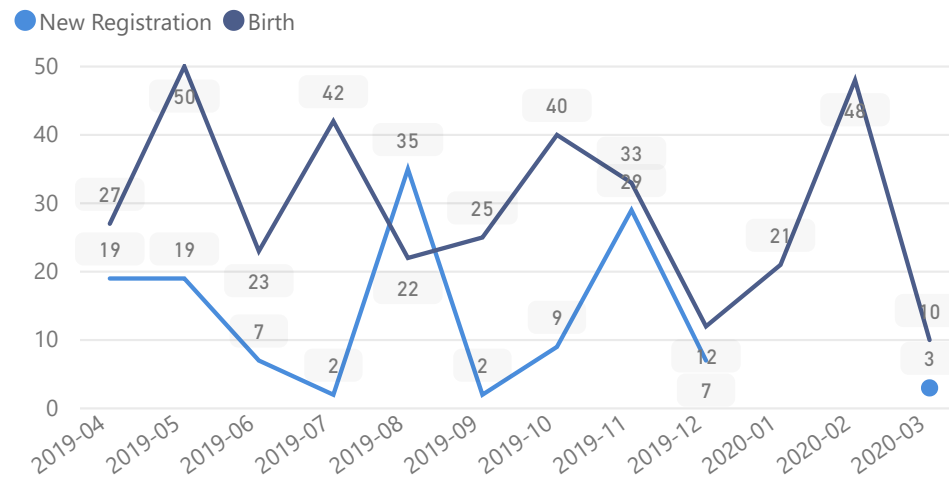

Uganda - Refugee Statistics June 2020 - Oruchinga

Total Population

7,912

Total Households

1,882

Women and Children

79%

6,251

Elderly

3%

238

Total Refugees

7,896

Total Asylum-Seekers

16

Female

51%

4,041

Youth 15-24

21%

1,666

Zones

Level3	HHs	Individuals
Kifunjo	593	2,405
Busheka	489	2,077
Michinga	478	2,064
Rurongo	199	862
Kazinga	120	517
	5	9
Makindye Division	2	9
Rubondo	2	2
Sweswe	2	2
Juru	1	1

Age & Gender Breakdown

New Registration by Month

Occupation

* Age is between 18 - 59 years for Occupation

Specific Needs - Top 7