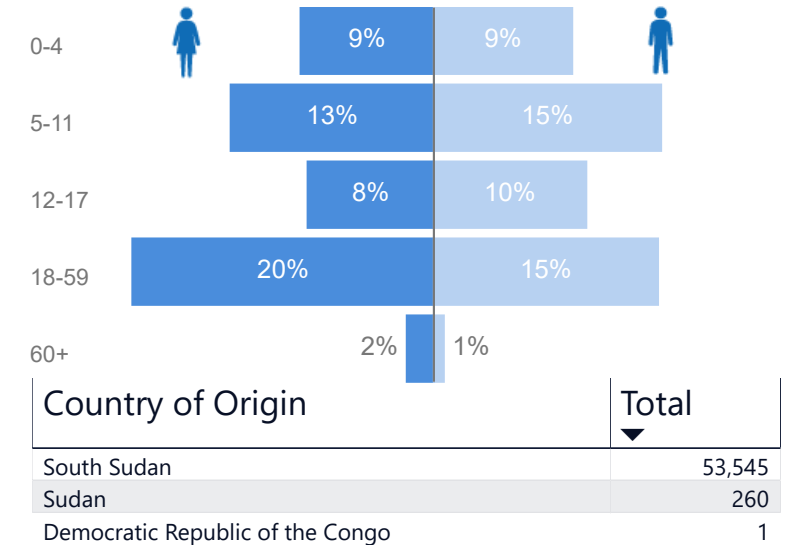

Elderly

2%

1,297

Total Refugees

53,796

Total Asylum-Seekers

10

Female

51%

27,607

Youth 15-24

22%

11,874

Zones

Level3	HHs	Individuals
Zone 5B	4,014	13,323
Zone 7	2,920	10,623
Zone 4	2,178	7,499
Zone 5A	2,054	7,325
Zone 6	1,837	5,910
Zone 2	1,294	3,876
Zone 1	939	2,817
Zone 3	733	2,569
	32	61
Zone VII	3	16

Age & Gender Breakdown

New Registration by Month

Occupation

* Age is between 18 - 59 years for Occupation

Specific Needs - Top 7