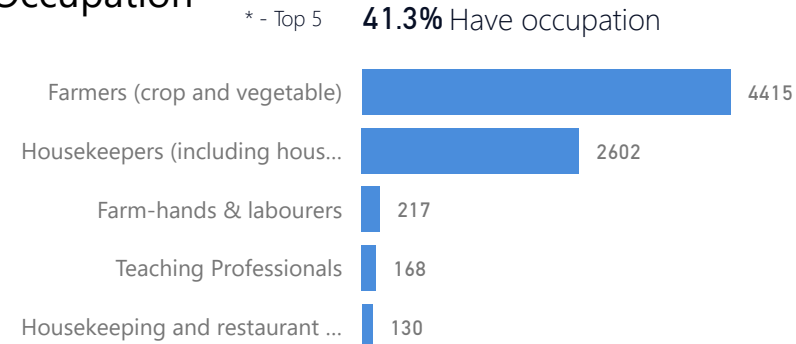

Elderly

2%

1,297

Total Refugees

53,796

Total Asylum-Seekers

10

Female

51%

27,607

Youth 15-24

22%

11,874

Zones

Level3	HHs	Individuals
Zone 5B	4,014	13,323
Zone 7	2,920	10,623
Zone 4	2,178	7,499
Zone 5A	2,054	7,325
Zone 6	1,837	5,910
Zone 2	1,294	3,876
Zone 1	939	2,817
Zone 3	733	2,569
	32	61
Zone VII	3	16

Age & Gender Breakdown

New Registration by Month

Occupation

* Age is between 18 - 59 years for Occupation

Specific Needs - Top 7