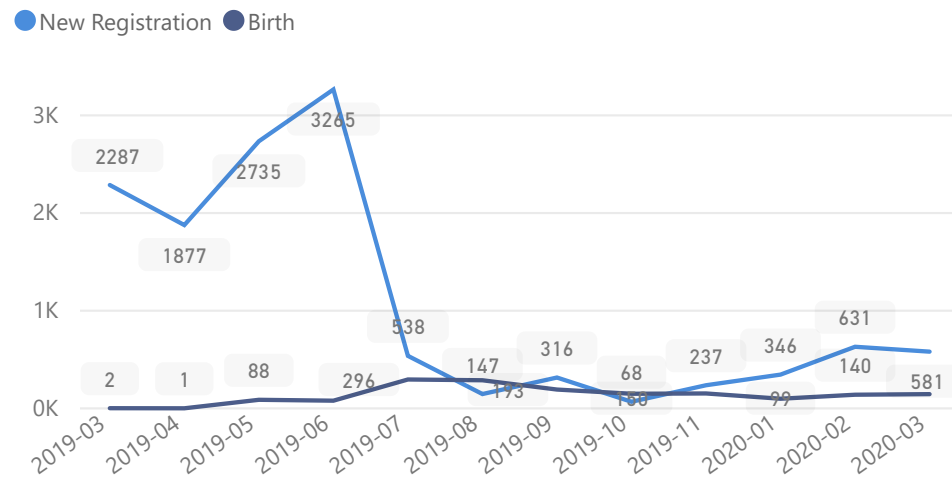

Elderly

2%

1,297

Total Refugees

53,796

Total Asylum-Seekers

10

Female

51%

27,607

Youth 15-24

22%

11,874

Zones

Level3	HHs	Individuals
Zone 5B	4,014	13,323
Zone 7	2,920	10,623
Zone 4	2,178	7,499
Zone 5A	2,054	7,325
Zone 6	1,837	5,910
Zone 2	1,294	3,876
Zone 1	939	2,817
Zone 3	733	2,569
	32	61
Zone VII	3	16

Age & Gender Breakdown

New Registration by Month

Occupation

* Age is between 18 - 59 years for Occupation

Specific Needs - Top 7