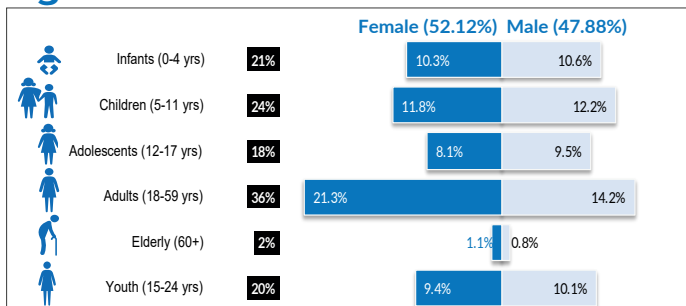

ETHIOPIA

Refugees and Asylum-seekers

As of June 30, 2020

Age/Gender breakdown

Breakdown by nationality

New arrivals trends by location | 2020

Arrivals | 12 months trends

July 2019 - June 2020