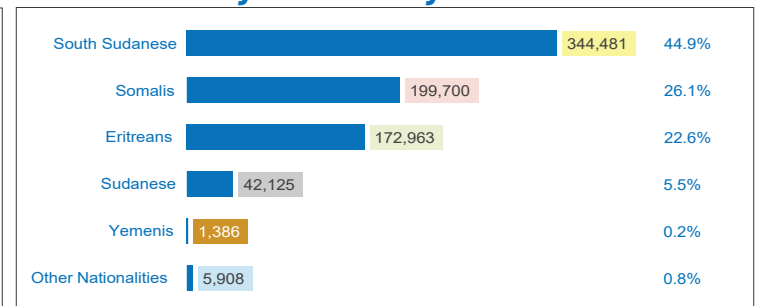

ETHIOPIA

Refugees and Asylum-seekers

As of June 30, 2020

Age/Gender breakdown

Breakdown by nationality

New arrivals trends by location | 2020

Arrivals | 12 months trends

July 2019 - June 2020