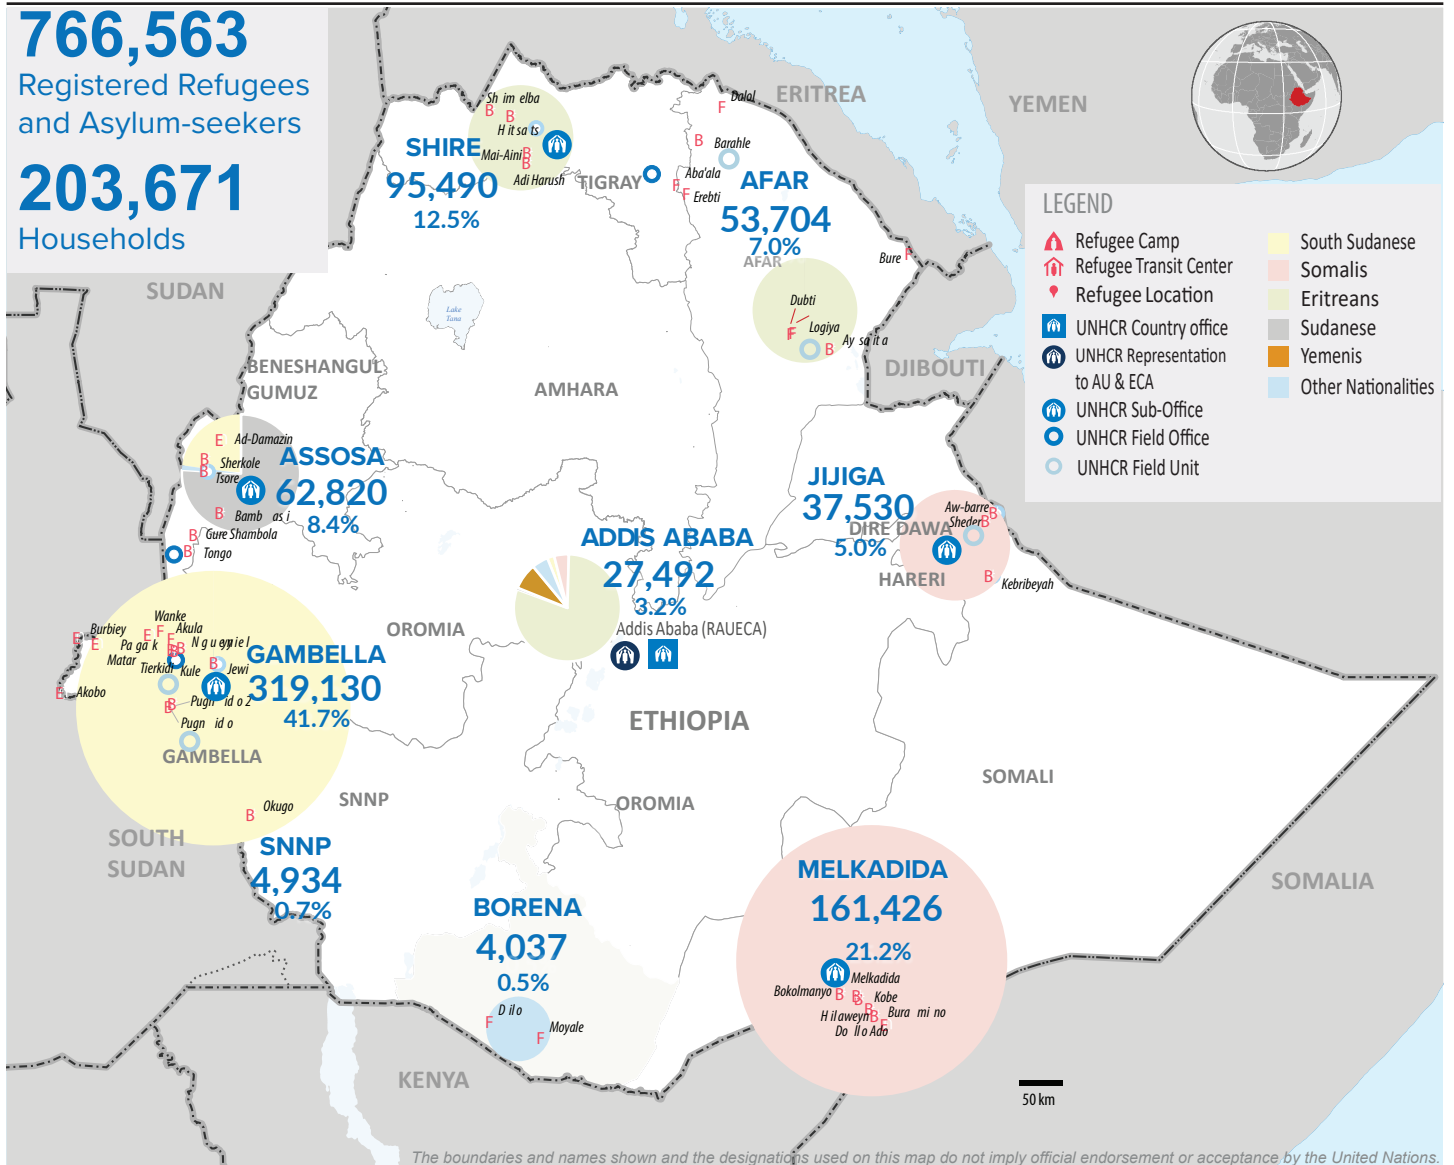

ETHIOPIA

Refugees and Asylum-seekers

As of June 30, 2020

Age/Gender breakdown

Breakdown by nationality

New arrivals trends by location | 2020

Arrivals | 12 months trends

July 2019 - June 2020