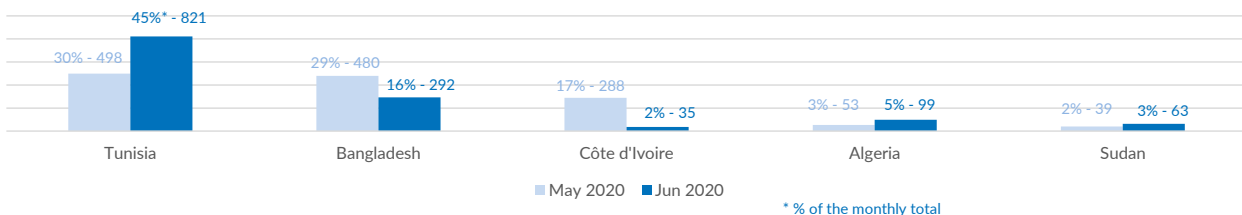

2019: further 8 incidents, for a total of 547 people involved, were reported but are still under verification

<b>Estimated # of arrivals during the last seven days</b>	<b>2,082</b>
-----------------------------------------------------------	--------------

(Based on arrivals or registration figures collected by UNHCR staff)

Mon, 20 Jul 2020	78
Tue, 21 Jul 2020	380
Wed, 22 Jul 2020	536
Thu, 23 Jul 2020	365
Fri, 24 Jul 2020	356
Sat, 25 Jul 2020	260
Sun, 26 Jul 2020	107

Arrivals per month

\* (as of 26 Jul 2020)

Sea arrivals of last weeks

Asylum applications

(Applications are not necessarily lodged by new arrivals)

Sea arrivals by gender and age - Jan - Jun 2020

Most common sea arrival nationalities in Italy (comparison with previous month)

\* % of the monthly total

Estimated daily sea arrivals in 2020