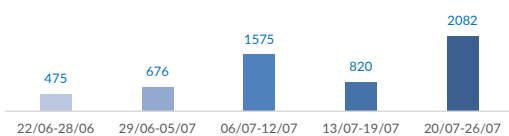

2019: further 8 incidents, for a total of 547 people involved, were reported but are still under verification

<b>Estimated # of arrivals during the last seven days</b>	<b>2,082</b>
-----------------------------------------------------------	--------------

(Based on arrivals or registration figures collected by UNHCR staff)

Mon, 20 Jul 2020	78
Tue, 21 Jul 2020	380
Wed, 22 Jul 2020	536
Thu, 23 Jul 2020	365
Fri, 24 Jul 2020	356
Sat, 25 Jul 2020	260
Sun, 26 Jul 2020	107

Arrivals per month

\* (as of 26 Jul 2020)

Sea arrivals of last weeks

Asylum applications

(Applications are not necessarily lodged by new arrivals)

Sea arrivals by gender and age - Jan - Jun 2020

Most common sea arrival nationalities in Italy (comparison with previous month)