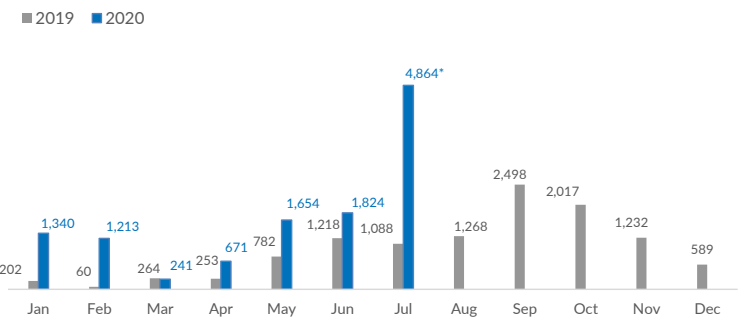

Arrivals per month