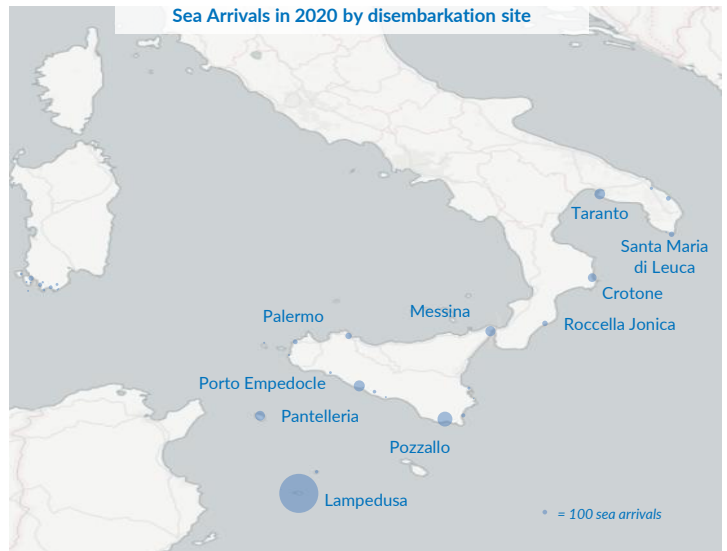

## Italy weekly snapshot - 26 Jul 2020

(The charts below are based on figures from the Italian Ministry of Interior and UNHCR estimates. All figures are provisional and subject to change)

<b>Total arrivals (1 Jan - 26 Jul 2020):</b>	<b>11,807</b>
Total arrivals (1 Jan - 26 Jul 2019):	3,589
<b>Total arrivals 1 Jul - 26 Jul 2020</b>	<b>4,864</b>
Total arrivals 1 Jul - 26 Jul 2019	810
<b>Average daily arrivals in July 2020 so far:</b>	<b>187</b>
Average daily arrivals in June 2020:	61

2019: further 8 incidents, for a total of 547 people involved, were reported but are still under verification

<b>Estimated # of arrivals during the last seven days</b>	<b>2,082</b>
-----------------------------------------------------------	--------------

(Based on arrivals or registration figures collected by UNHCR staff)

Mon, 20 Jul 2020	78
Tue, 21 Jul 2020	380
Wed, 22 Jul 2020	536
Thu, 23 Jul 2020	365
Fri, 24 Jul 2020	356
Sat, 25 Jul 2020	260
Sun, 26 Jul 2020	107