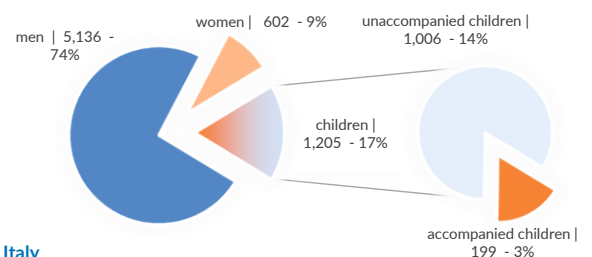

(Based on arrivals or registration figures collected by UNHCR staff)

Mon, 20 Jul 2020	78
Tue, 21 Jul 2020	380
Wed, 22 Jul 2020	536
Thu, 23 Jul 2020	365
Fri, 24 Jul 2020	356
Sat, 25 Jul 2020	260
Sun, 26 Jul 2020	107

Arrivals per month

\* (as of 26 Jul 2020)

Sea arrivals of last weeks

Asylum applications

(Applications are not necessarily lodged by new arrivals)

Sea arrivals by gender and age - Jan - Jun 2020

Most common sea arrival nationalities in Italy (comparison with previous month)