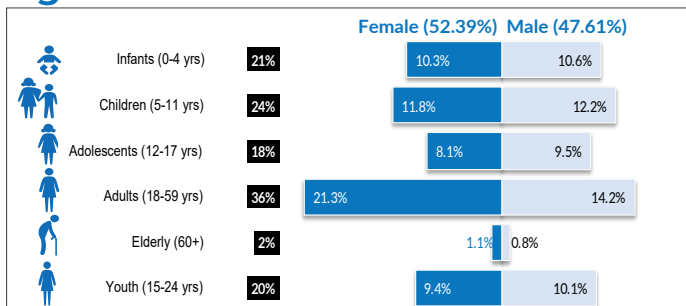

ETHIOPIA

Refugees and Asylum-seekers

As of July 31, 2020

Age/Gender Breakdown

Breakdown by Nationality

New arrivals trends by Location | 2020

Arrivals | 12 months trends

August 2019 - July 2020