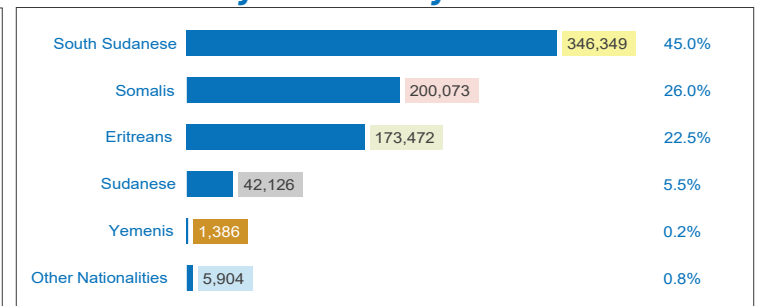

ETHIOPIA

Refugees and Asylum-seekers

As of July 31, 2020

Age/Gender Breakdown

Breakdown by Nationality

New arrivals trends by Location | 2020

Arrivals | 12 months trends

August 2019 - July 2020