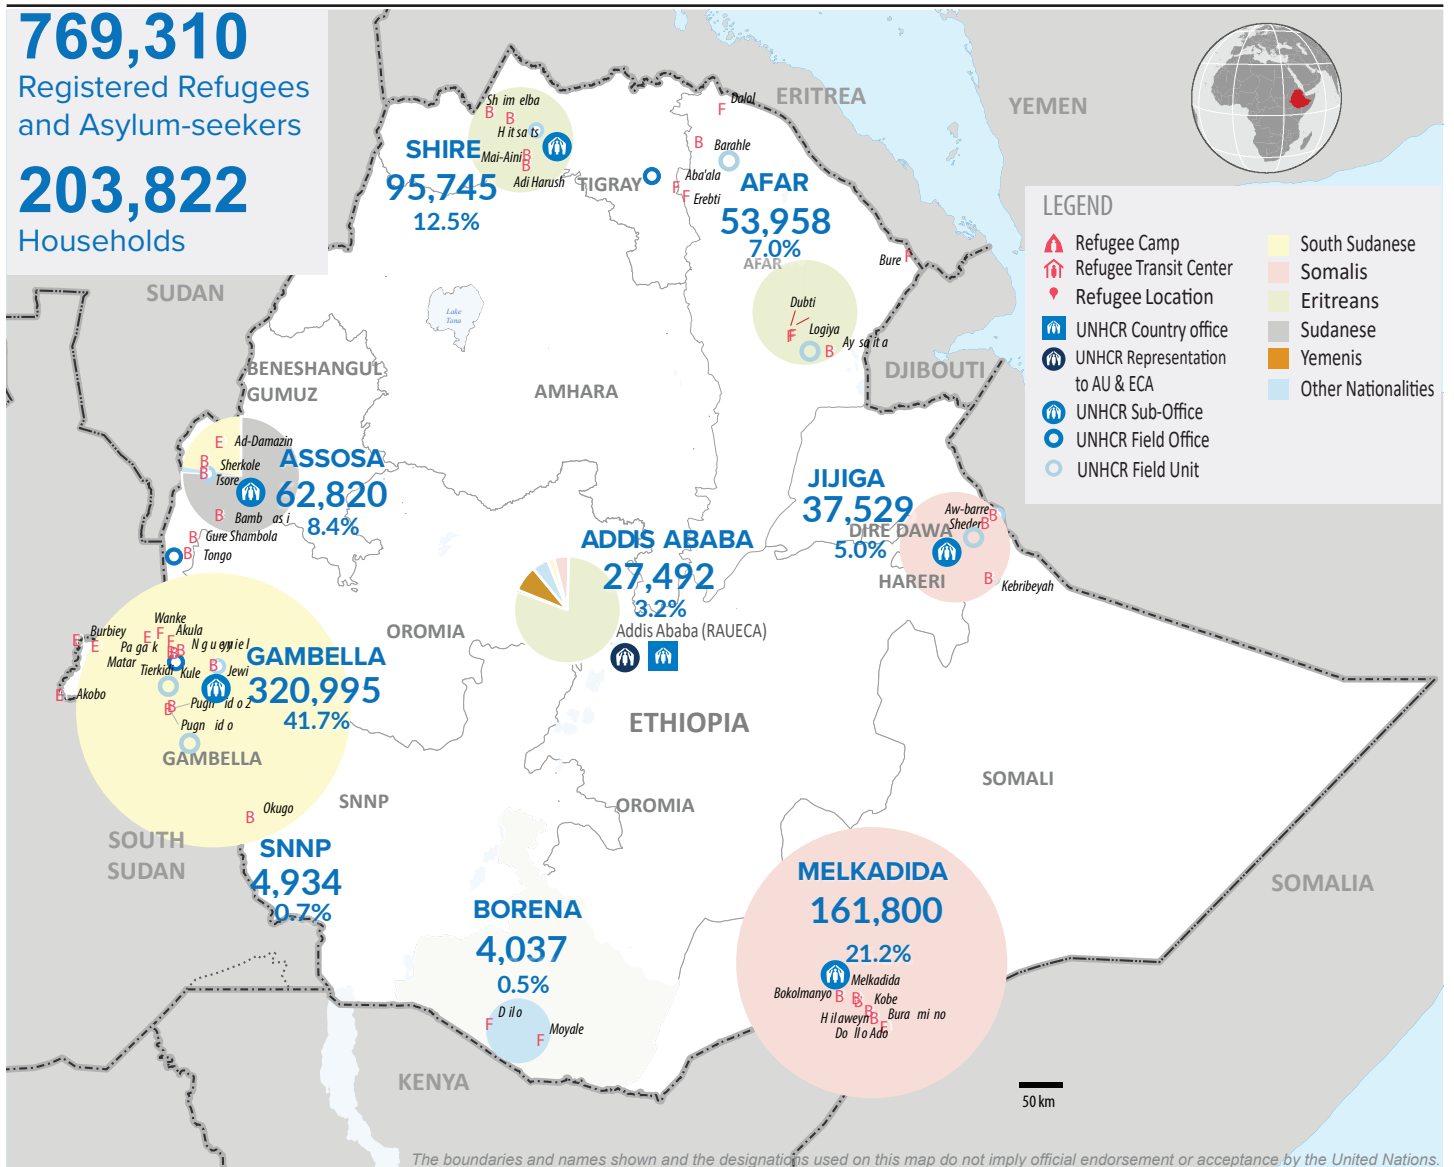

ETHIOPIA

Refugees and Asylum-seekers

As of July 31, 2020

Age/Gender Breakdown

Breakdown by Nationality

New arrivals trends by Location | 2020

Arrivals | 12 months trends

August 2019 - July 2020