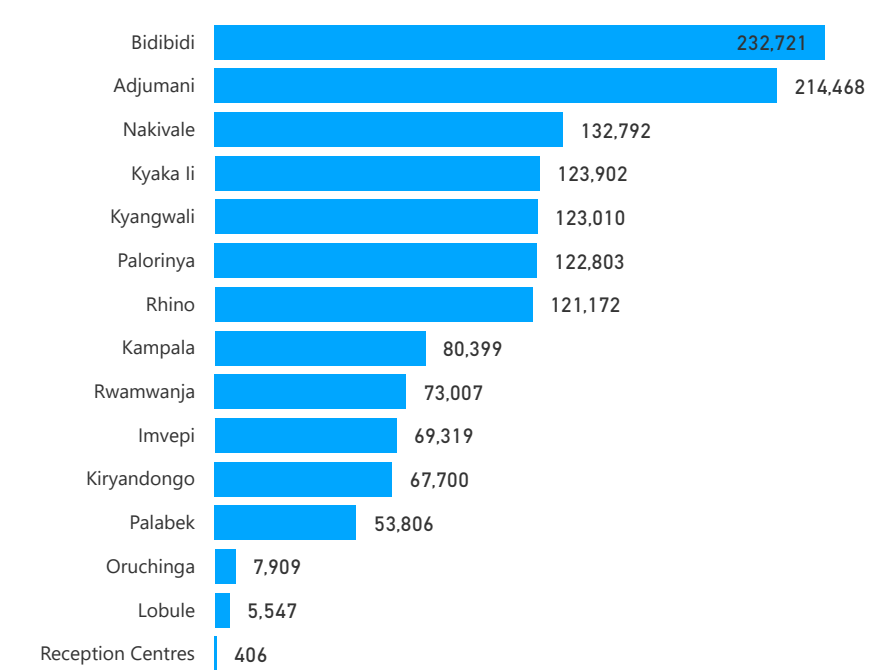

Population by Location

* Kampala includes other Urban areas