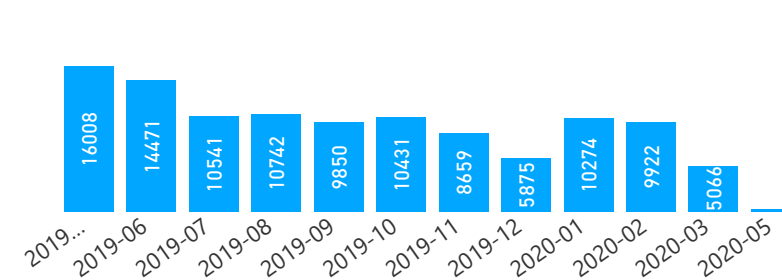

Registered New Arrivals by Arrival Month