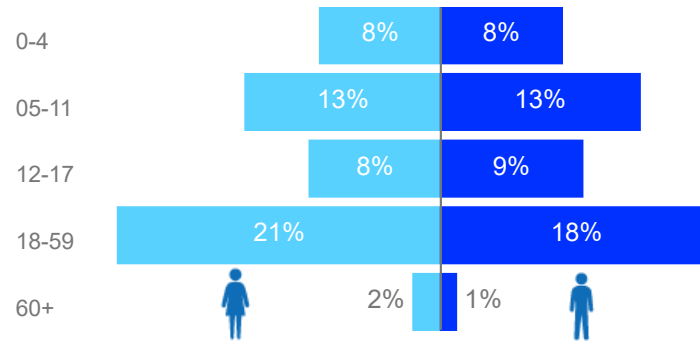

## Total Refugees

1,403,641

Total Asylum-Seekers  
25,320

Living in Urban areas

6%  
80,399

Female

52%  
737,453

Youth

## Age & Gender Breakdown