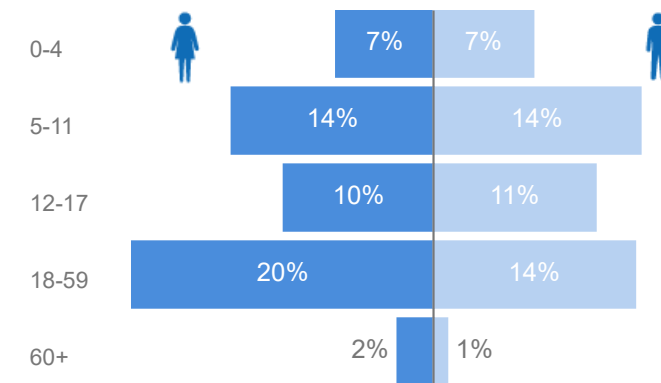

99

Women and Children

85%

183,081

Female

53%

114,694

Elderly

3%

7,240

Youth 15-24

25%

53,915

Zones

Level3	HHs	Individuals
Nyumanzi	5,459	40,877
Pagrinya	6,504	36,784
Ayilo I	3,294	26,051
Maaji II	3,099	17,518
Maaji III	2,965	16,046
Ayilo II	2,202	14,623
Boroli I	1,684	10,098
Agojo	1,753	7,167
Mirieyi	958	7,067
Baratuku	1,049	7,049
Alere	965	6,882
Olua I	705	5,359
Boroli II	895	5,138
Mungula I	721	5,028
Olua II	568	4,241
Mungula II	291	1,581
Oliji	224	1,420
Elema	192	991
Maaji I	82	548

Age & Gender Breakdown

Country of Origin	Total
South Sudan	214,225
Sudan	225
Eritrea	5
Ethiopia	4
Burundi	3
Democratic Republic of the Congo	3
Rwanda	2

New Registration by Month

Occupation

* Age is between 18 - 59 years for Occupation