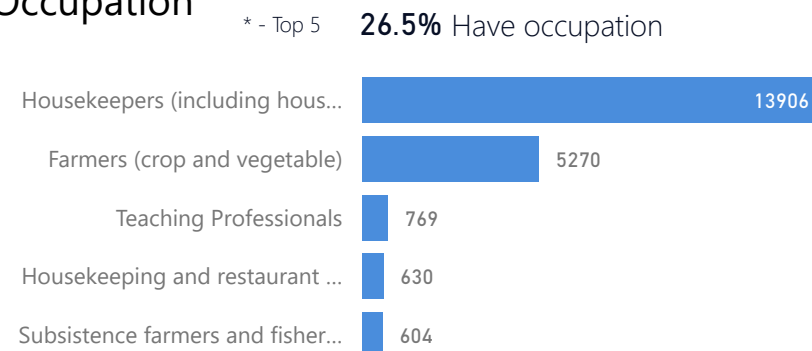

Age & Gender Breakdown

Country of Origin	Total
South Sudan	214,225
Sudan	225
Eritrea	5
Ethiopia	4
Burundi	3
Democratic Republic of the Congo	3
Rwanda	2

New Registration by Month

Occupation

* Age is between 18 - 59 years for Occupation

Specific Needs - Top 7