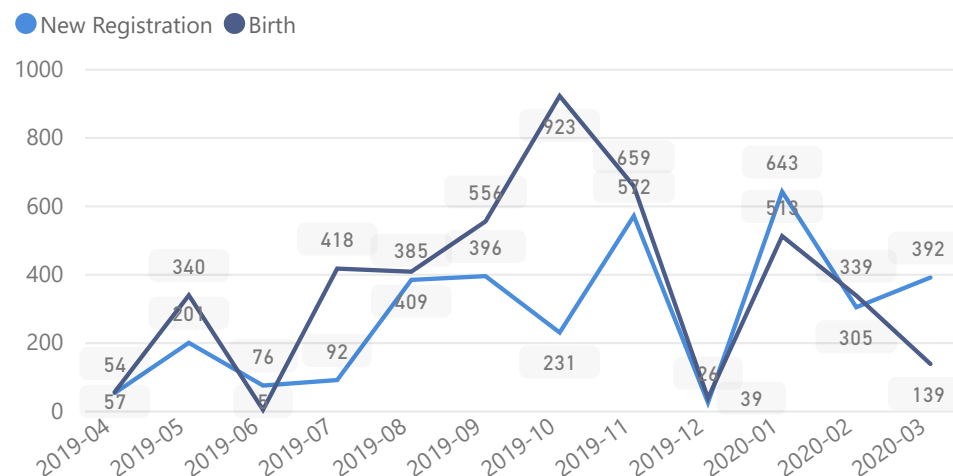

Uganda - Refugee Statistics July 2020 - Adjumani

Total Population

214,468

Total Refugees

214,369

Total Households

33,610

Total Asylum-Seekers

99

Women and Children

85%

183,081

Female

53%

114,694

Elderly

3%

7,240

Youth 15-24

25%

53,915

Zones

Level3	HHs	Individuals
Nyumanzi	5,459	40,877
Pagrinya	6,504	36,784
Ayilo I	3,294	26,051
Maaji II	3,099	17,518
Maaji III	2,965	16,046
Ayilo II	2,202	14,623
Boroli I	1,684	10,098
Agojo	1,753	7,167
Mirieyi	958	7,067
Baratuku	1,049	7,049
Alere	965	6,882
Olua I	705	5,359
Boroli II	895	5,138
Mungula I	721	5,028
Olua II	568	4,241
Mungula II	291	1,581
Oliji	224	1,420
Elema	192	991
Maaji I	82	548

Age & Gender Breakdown

Country of Origin	Total
South Sudan	214,225
Sudan	225
Eritrea	5
Ethiopia	4
Burundi	3
Democratic Republic of the Congo	3
Rwanda	2

New Registration by Month

Occupation

* Age is between 18 - 59 years for Occupation