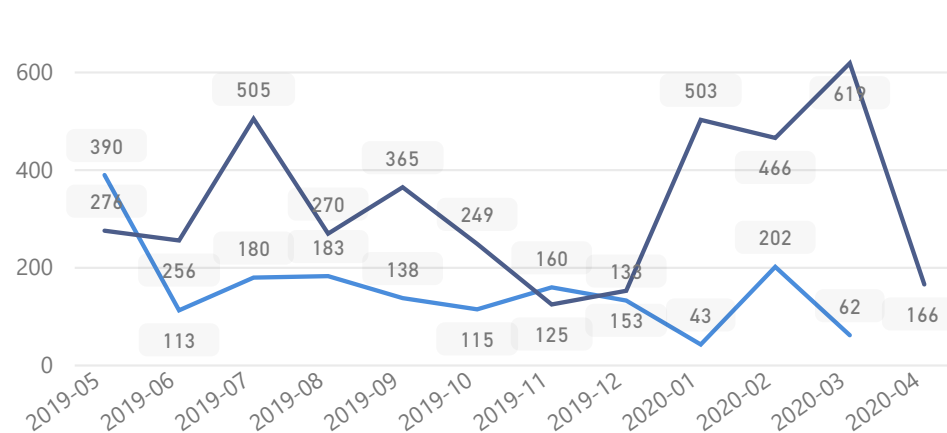

Uganda - Refugee Statistics July 2020 - Kiryandongo

Total Population

67,700

Total Refugees

67,668

Total Households

10,376

Total Asylum-Seekers

52%

35,131

Youth 15-24

29%

19,759

Zones

Level3	HHs	Individuals
Ranch 1	5,481	35,271
Ranch 37	4,892	32,420
	3	9

Age & Gender Breakdown

Country of Origin	Total
South Sudan	67,043
Sudan	219
Democratic Republic of the Congo	213
Kenya	150
Burundi	36
Rwanda	27
Somalia	7

New Registration by Month

● New Registration ● Birth

Occupation

* - Top 5 **27.8%** Have occupation

* Age is between 18 - 59 years for Occupation

Specific Needs - Top 7