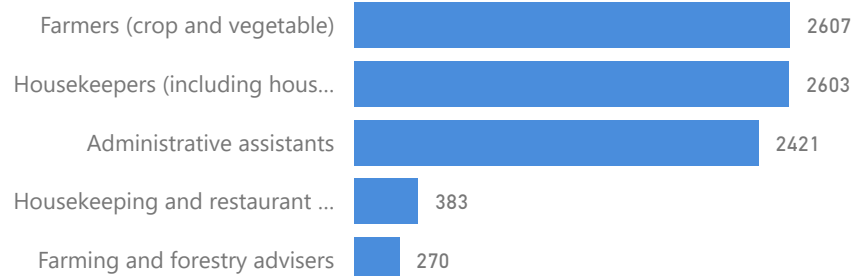

Country of Origin	Total
South Sudan	67,043
Sudan	219
Democratic Republic of the Congo	213
Kenya	150
Burundi	36
Rwanda	27
Somalia	7

New Registration by Month

● New Registration ● Birth

Occupation

* - Top 5 **27.8%** Have occupation

* Age is between 18 - 59 years for Occupation

Specific Needs - Top 7