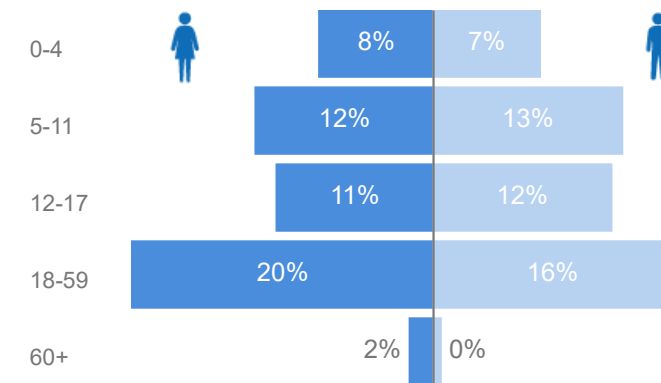

Uganda - Refugee Statistics July 2020 - Kiryandongo

Total Population

67,700

Total Refugees

67,668

Total Households

10,376

Total Asylum-Seekers

32

Women and Children

84%

56,578

Elderly

2%

1,406

Female

52%

35,131

Youth 15-24

29%

19,759

Zones

Level3	HHs	Individuals
Ranch 1	5,481	35,271
Ranch 37	4,892	32,420
	3	9

Age & Gender Breakdown

* Age is between 18 - 59 years for Occupation

Specific Needs - Top 7