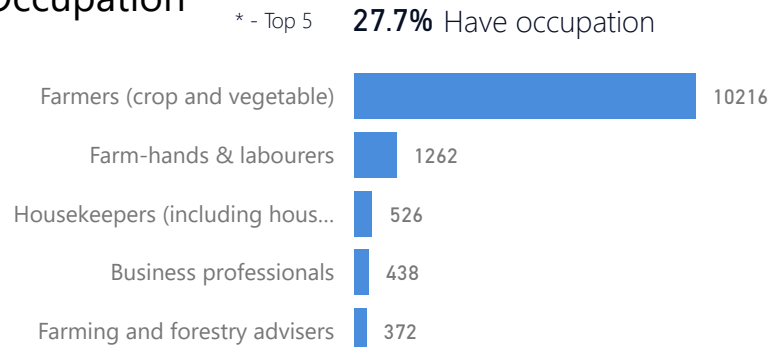

## Age & Gender Breakdown

Country of Origin	Total
Democratic Republic of the Congo	117,900
Burundi	3,530
Rwanda	2,378
South Sudan	34
Kenya	15
Ethiopia	11
Sudan	11

## New Registration by Month

## Occupation

\* Age is between 18 - 59 years for Occupation