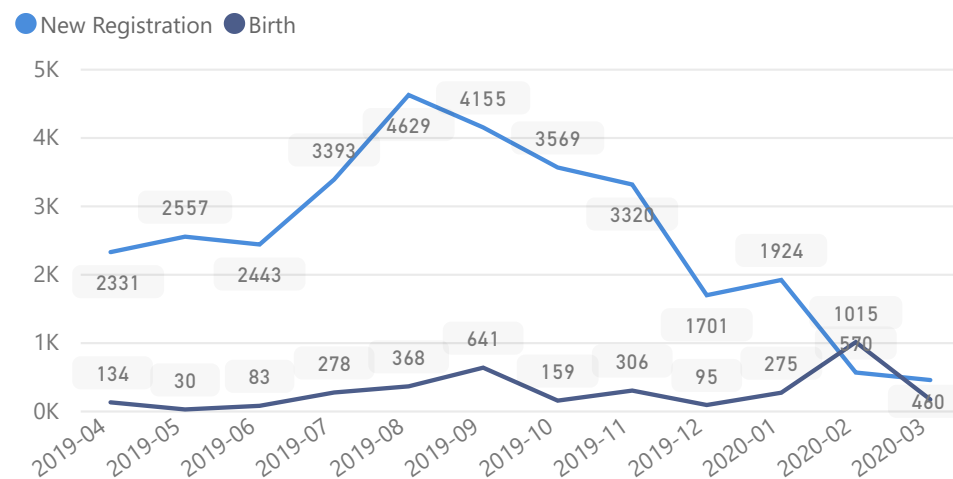

## Zones

Level3	HHs	Individuals
Sweswe	8,200	25,613
Byabakora	6,818	20,996
Mukondo	5,447	17,492
Itambabiniga	4,968	15,202
Bwiriza	5,369	14,869
Kakoni	3,268	8,929
Buliti	2,871	8,227
Kaborogota	2,376	7,128
Bukere	1,238	5,028
	403	410
Kyempango	2	8

## Age & Gender Breakdown

Country of Origin	Total
Democratic Republic of the Congo	117,900
Burundi	3,530
Rwanda	2,378
South Sudan	34
Kenya	15
Ethiopia	11
Sudan	11

## Occupation

\* Age is between 18 - 59 years for Occupation