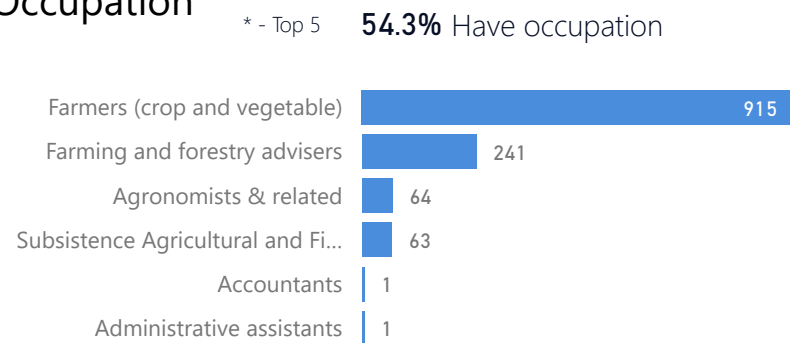

51%

4,039

Youth 15-24

21%

1,665

Zones

Level3	HHs	Individuals
Kifunjo	595	2,396
Busheka	486	2,066
Michinga	477	2,056
Rurongo	199	864
Kazinga	120	518
	5	9

Age & Gender Breakdown

Country of Origin	Total
Democratic Republic of the Congo	4,289
Rwanda	1,899
Burundi	1,721

New Registration by Month

Occupation

* Age is between 18 - 59 years for Occupation

Specific Needs - Top 7