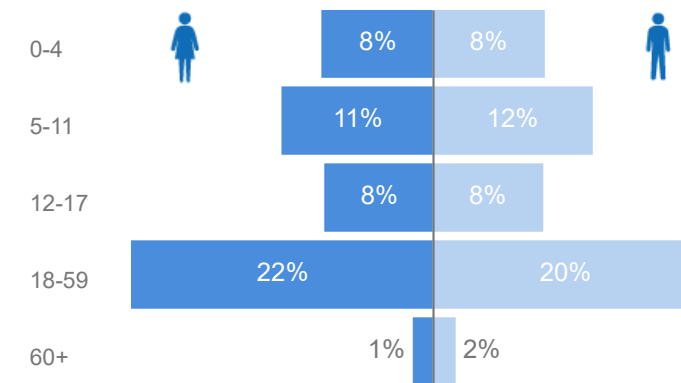

16

Women and Children

79%

6,242

Elderly

3%

238

Female

51%

4,039

Youth 15-24

21%

1,665

Zones

Level3	HHs	Individuals
Kifunjo	595	2,396
Busheka	486	2,066
Michinga	477	2,056
Rurongo	199	864
Kazinga	120	518
	5	9

Age & Gender Breakdown

Country of Origin	Total
Democratic Republic of the Congo	4,289
Rwanda	1,899
Burundi	1,721

New Registration by Month

Occupation

* Age is between 18 - 59 years for Occupation

Specific Needs - Top 7