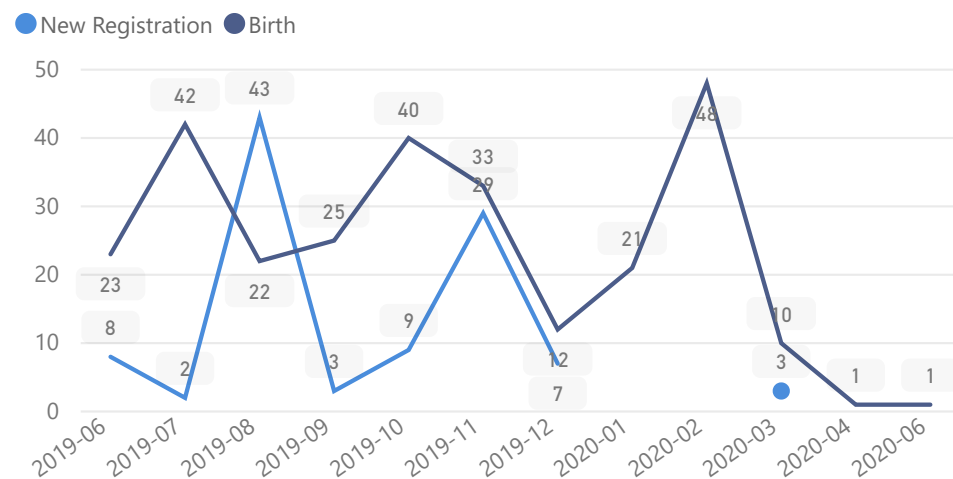

Uganda - Refugee Statistics July 2020 - Oruchinga

Total Population

7,909

Total Households

1,882

Total Refugees

7,893

Total Asylum-Seekers

16

Women and Children

79%

6,242

Elderly

3%

238

Female

51%

4,039

Youth 15-24

21%

1,665

Zones

Level3	HHs	Individuals
Kifunjo	595	2,396
Busheka	486	2,066
Michinga	477	2,056
Rurongo	199	864
Kazinga	120	518
	5	9

Age & Gender Breakdown

Country of Origin	Total
Democratic Republic of the Congo	4,289
Rwanda	1,899
Burundi	1,721

New Registration by Month

Occupation

* Age is between 18 - 59 years for Occupation

Specific Needs - Top 7