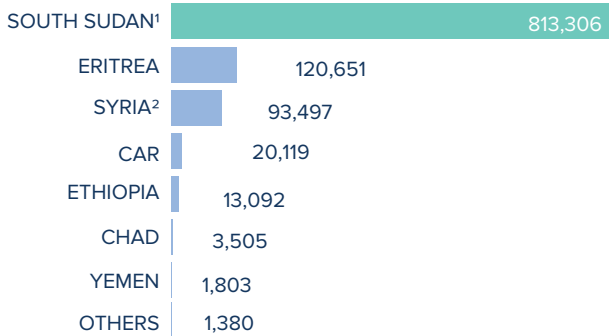

Total persons of concern refugees and asylum-seekers **1,067,353**

¹Total number of South Sudanese refugees includes UNHCR/COR registered refugees, Immigration Passport Police (IPP) registered figures and unregistered population. Additional sources estimate a total of 1.3 million South Sudanese refugees in Sudan; however, this data require verification.