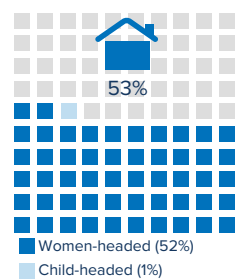

Total persons of concern refugees and asylum-seekers **1,067,353**

¹Total number of South Sudanese refugees includes UNHCR/COR registered refugees, Immigration Passport Police (IPP) registered figures and unregistered population. Additional sources estimate a total of 1.3 million South Sudanese refugees in Sudan; however, this data require verification.

REGISTRATION PROGRESS

POPULATION DISTRIBUTION

FAMILY SIZE DISTRIBUTION³

AGE-GENDER BREAKDOWN³

SCHOOL-AGED CHILDREN (6-17 YRS)³

REPRODUCTIVE-AGED WOMEN/GIRLS (13-49 YRS)³

HOUSEHOLD DISTRIBUTION³

³Population distribution statistics are based on biometrically registered individuals only

MONTHLY POPULATION TRENDS (July 2019 - July 2020)