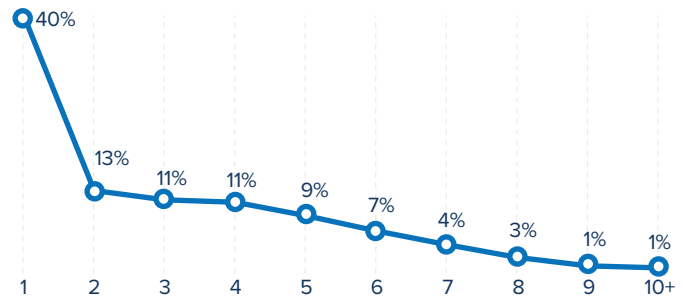

Total persons of concern refugees and asylum-seekers **1,067,353**

¹Total number of South Sudanese refugees includes UNHCR/COR registered refugees, Immigration Passport Police (IPP) registered figures and unregistered population. Additional sources estimate a total of 1.3 million South Sudanese refugees in Sudan; however, this data require verification.

²Total number of Syrian refugees includes both individuals registered by UNHCR and COR, and IPP statistics on annual arrivals and departures since 2011.

POPULATION BY STATE

The boundaries and names shown and the designations used on this map do not imply official endorsement or acceptance by the United Nations.

REGISTRATION PROGRESS

POPULATION DISTRIBUTION

FAMILY SIZE DISTRIBUTION³

AGE-GENDER BREAKDOWN³

SCHOOL-AGED CHILDREN (6-17 YRS)³

REPRODUCTIVE-AGED WOMEN/GIRLS (13-49 YRS)³

HOUSEHOLD DISTRIBUTION³

³Population distribution statistics are based on biometrically registered individuals only

MONTHLY POPULATION TRENDS (July 2019 - July 2020)