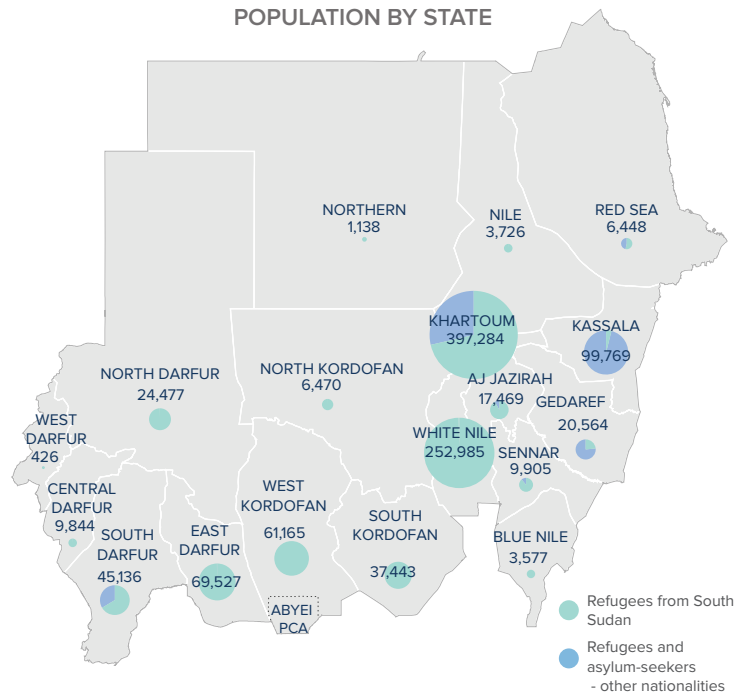

Total persons of concern refugees and asylum-seekers **1,067,353**

¹Total number of South Sudanese refugees includes UNHCR/COR registered refugees, Immigration Passport Police (IPP) registered figures and unregistered population. Additional sources estimate a total of 1.3 million South Sudanese refugees in Sudan; however, this data require verification.

²Total number of Syrian refugees includes both individuals registered by UNHCR and COR, and IPP statistics on annual arrivals and departures since 2011.

POPULATION BY STATE

The boundaries and names shown and the designations used on this map do not imply official endorsement or acceptance by the United Nations.

REGISTRATION PROGRESS

POPULATION DISTRIBUTION

FAMILY SIZE DISTRIBUTION³

AGE-GENDER BREAKDOWN³

SCHOOL-AGED CHILDREN (6-17 YRS)³

REPRODUCTIVE-AGED WOMEN/GIRLS (13-49 YRS)³

HOUSEHOLD DISTRIBUTION³

³Population distribution statistics are based on biometrically registered individuals only

MONTHLY POPULATION TRENDS (July 2019 - July 2020)