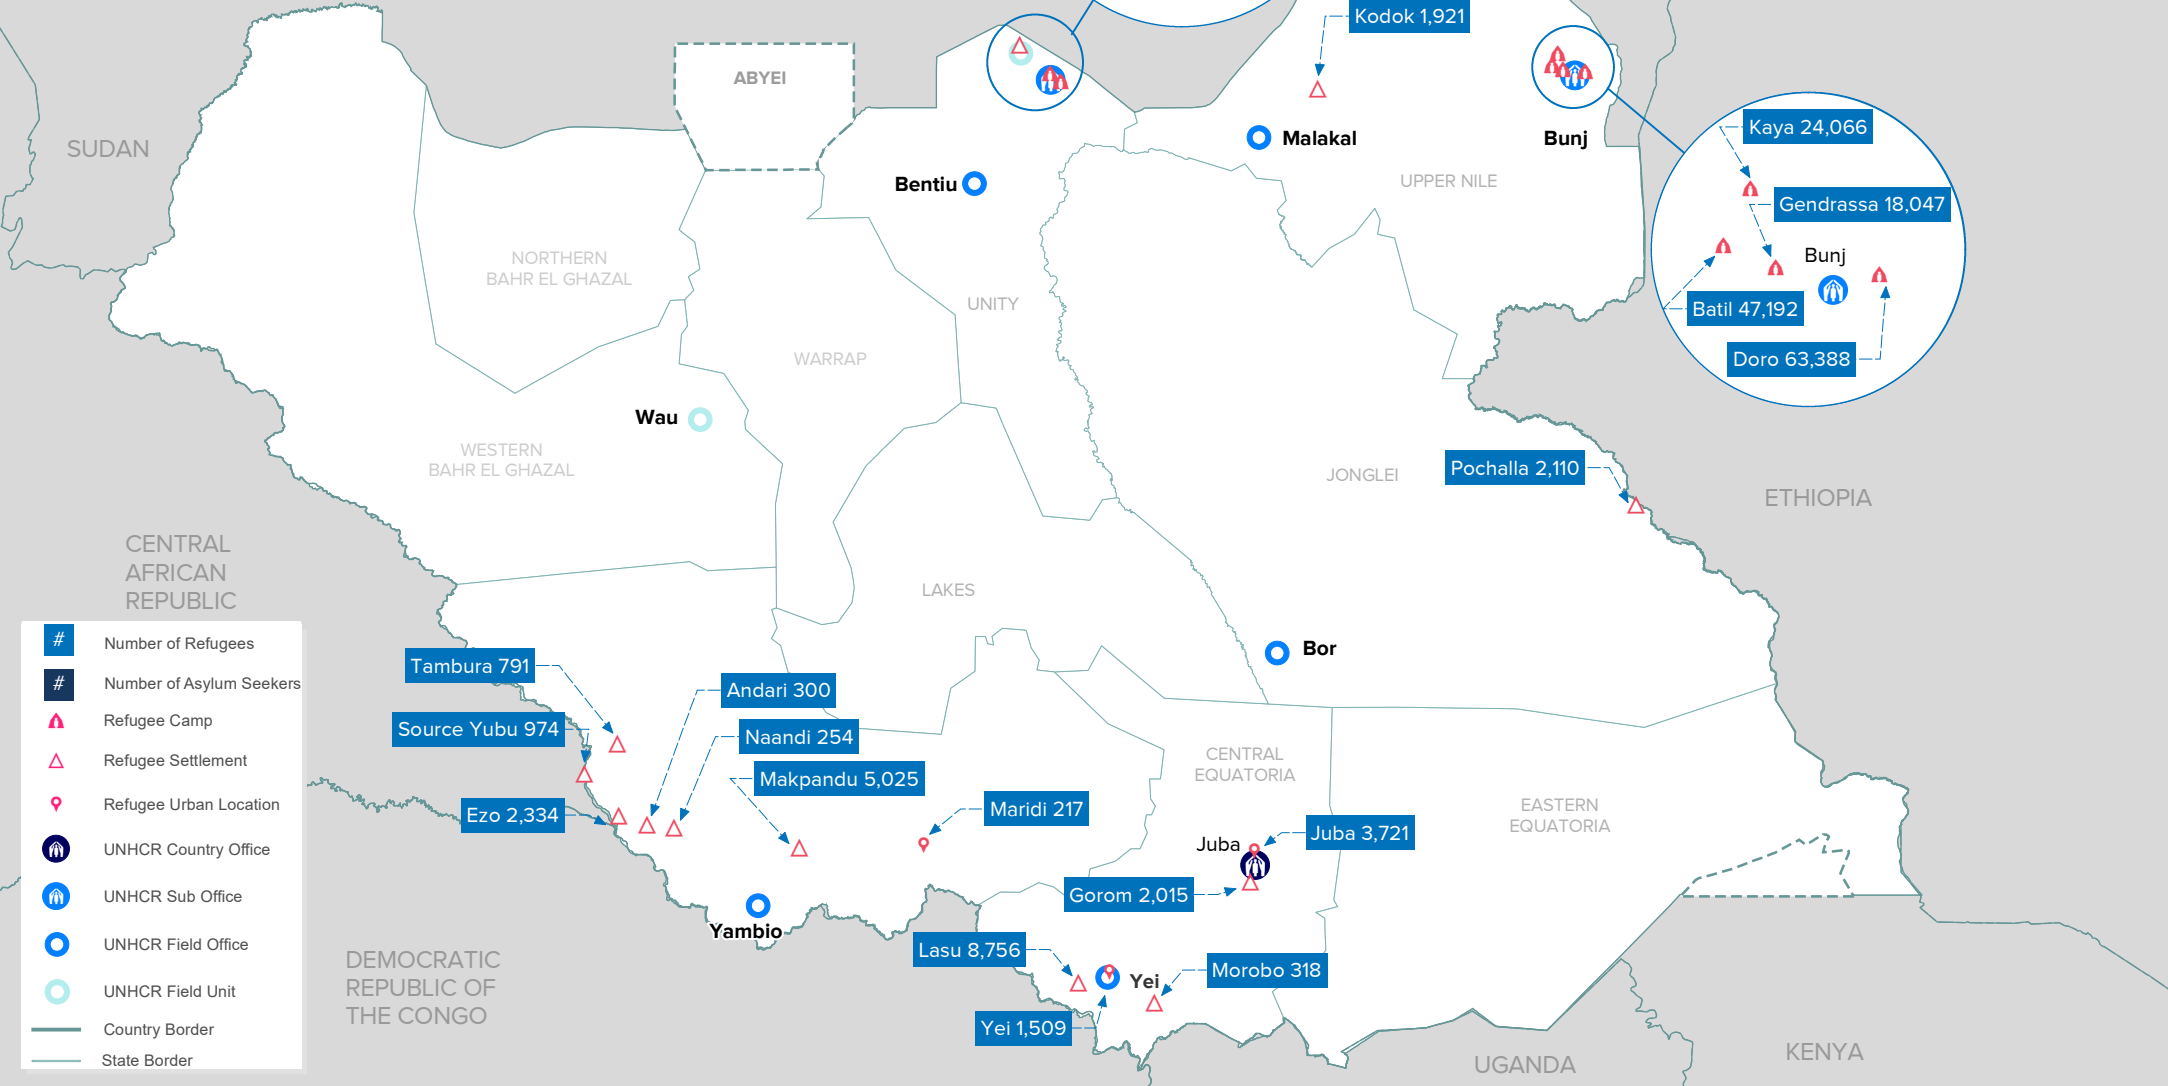

State	Ref. Pop.	Ref. Pop. %
Upper Nile	154,614	51%
Unity	119,904	40%
Central Equatoria	16,319	5%
Western Equatoria	9,895	3%
Jonglei State	2,110	1%
Total	302,842	100%

- # Number of Refugees
- # Number of Asylum Seekers
- 🚩 Refugee Camp
- 🏠 Refugee Settlement
- 📍 Refugee Urban Location
- 🏢 UNHCR Country Office
- 🏢 UNHCR Sub Office
- 🏢 UNHCR Field Office
- 🏢 UNHCR Field Unit
- Country Border
- State Border