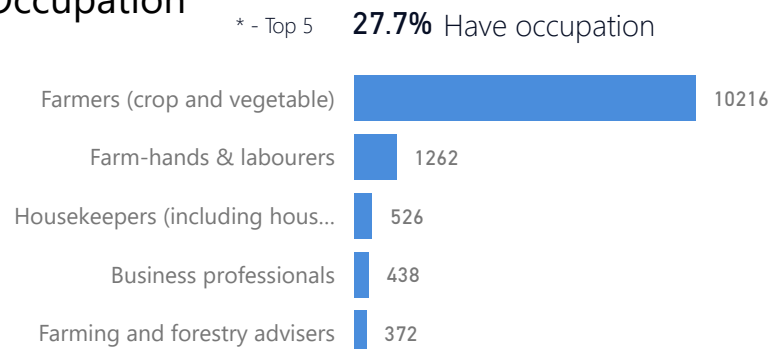

## Age & Gender Breakdown

Country of Origin	Total
Democratic Republic of the Congo	117,805
Burundi	3,550
Rwanda	2,380
South Sudan	34
Kenya	15
Ethiopia	11
Sudan	11

## New Registration by Month

## Occupation

\* Age is between 18 - 59 years for Occupation