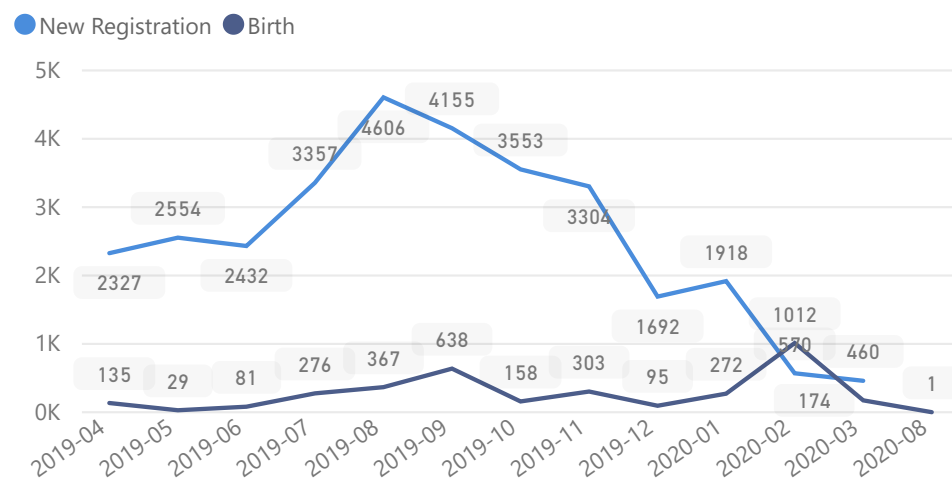

**3%**

**3,138**

Youth 15-24

**21%**

**26,193**

## Zones

Level3	HHs	Individuals
Sweswe	8,200	25,613
Byabakora	6,818	20,996
Mukondo	5,447	17,492
Itambabiniga	4,968	15,202
Bwiriza	5,369	14,869
Kakoni	3,268	8,929
Buliti	2,871	8,227
Kaborogota	2,376	7,128
Bukere	1,238	5,028
	403	410
Kyempango	2	8

## Age & Gender Breakdown

Country of Origin	Total
Democratic Republic of the Congo	117,805
Burundi	3,550
Rwanda	2,380
South Sudan	34
Kenya	15
Ethiopia	11
Sudan	11

## Occupation

\* Age is between 18 - 59 years for Occupation