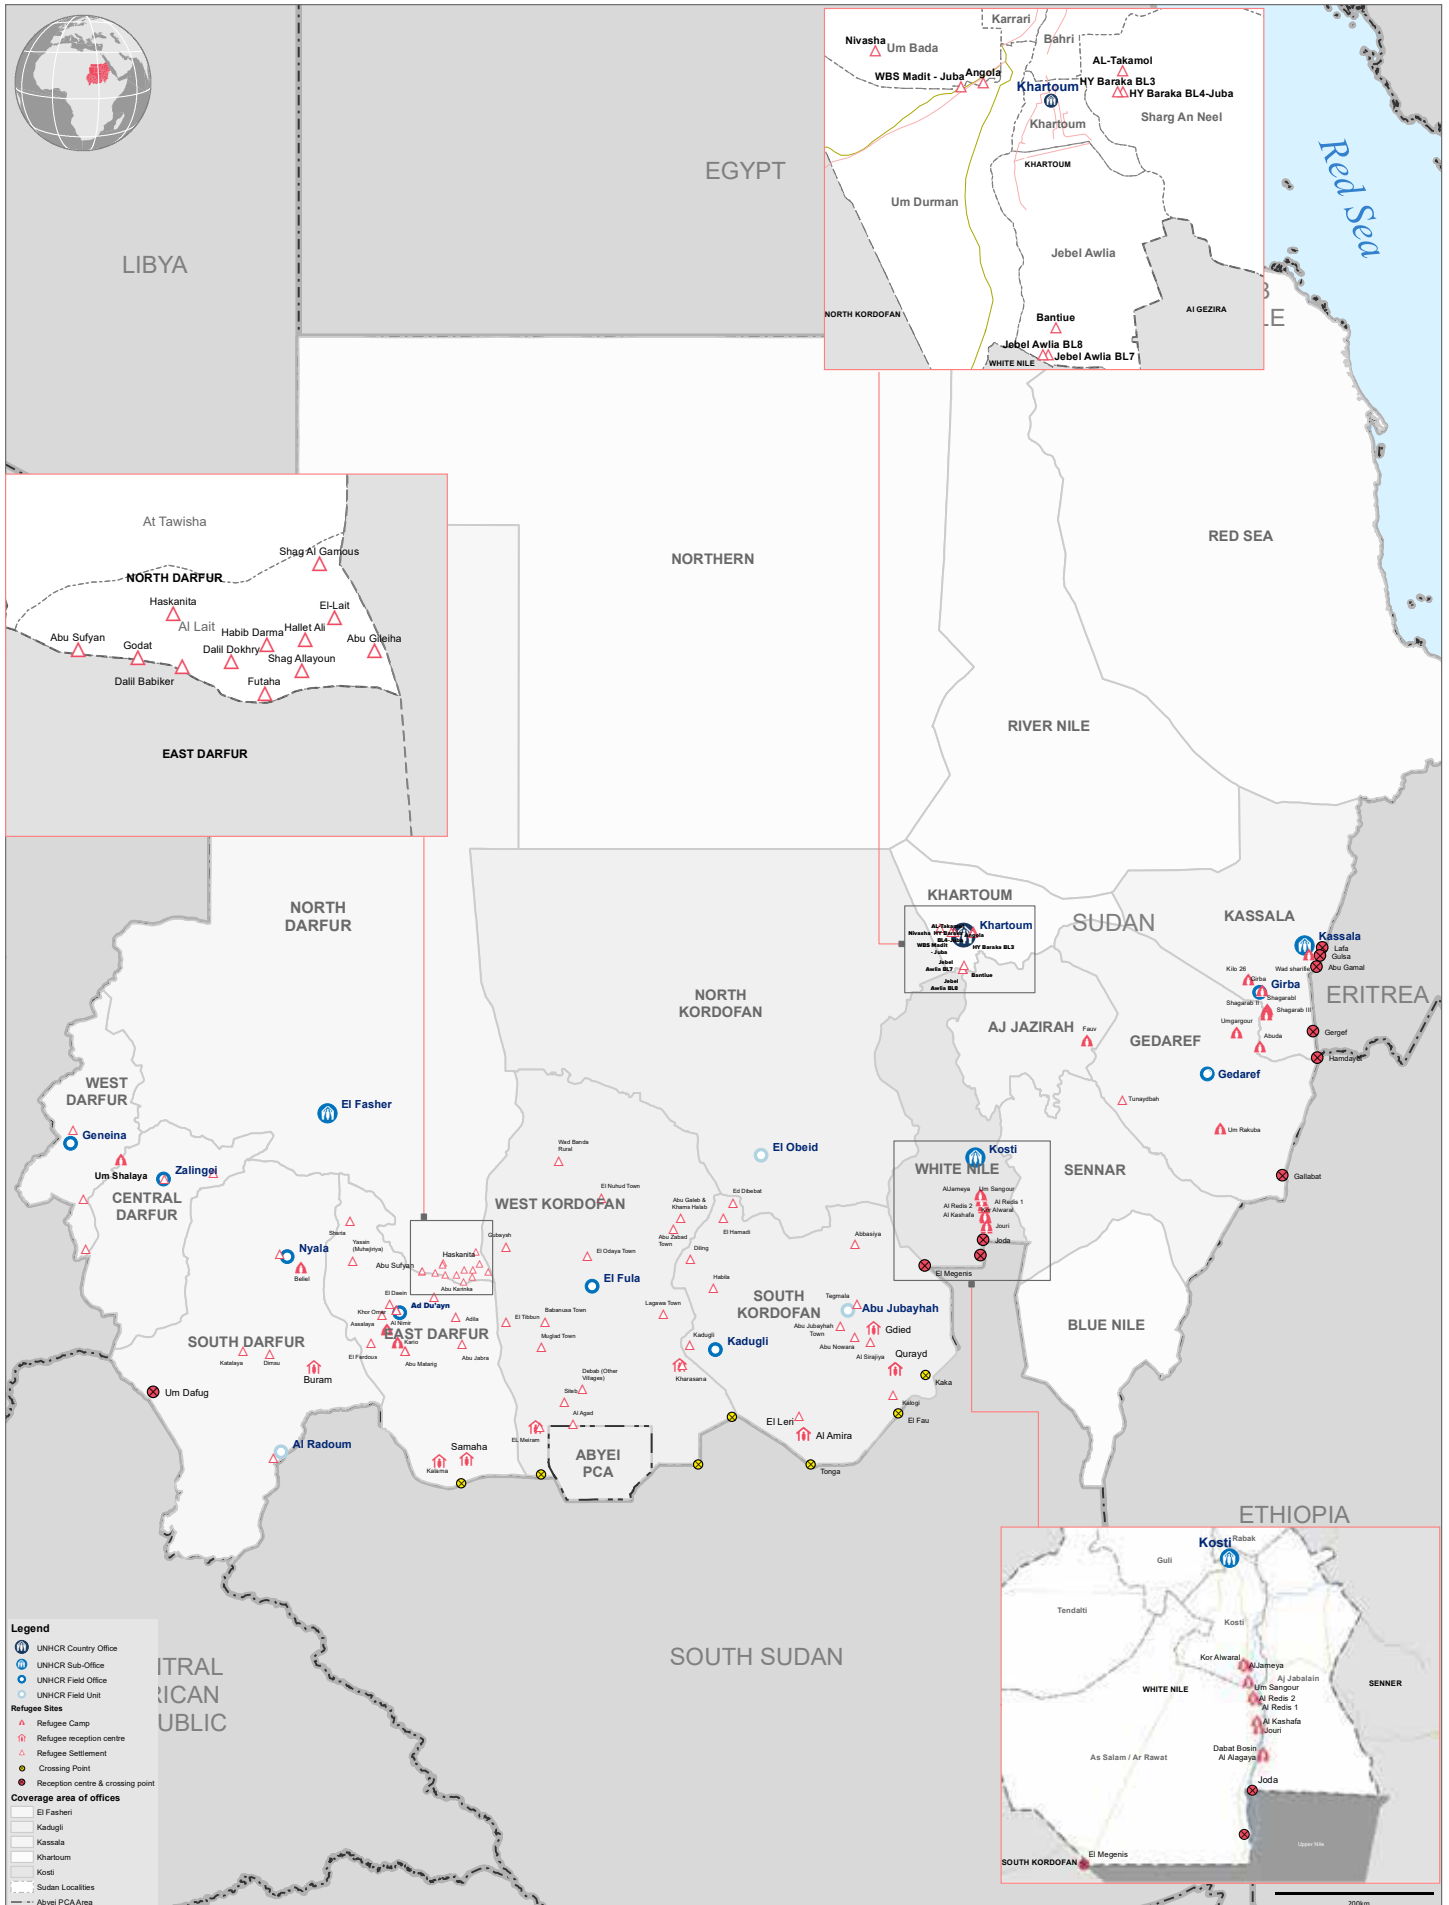

Sudan : UNHCR Operational Reference Map

As of 7 January 2021

The depiction and use of boundaries, geographic names and related data shown on maps and included in lists, tables, documents, and databases are not warranted to be error free nor do they necessarily imply official endorsement or acceptance by the United Nations. Final status of the Abyei area is not yet determined.