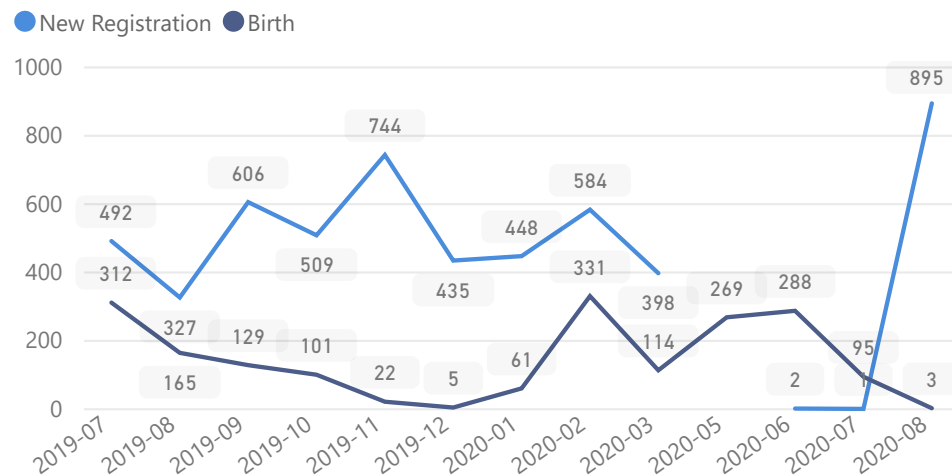

Uganda - Refugee Statistics September 2020 - Imvepi

Total Population

69,195

Total Refugees

69,159

Total Households

20,383

Total Asylum-Seekers

36

Women and Children

82%

56,895

Female

52%

35,943

Elderly

3%

2,038

Youth 15-24

22%

15,248

Zones

Level3	HHs	Individuals
Zone I	9,066	29,801
Zone li	7,408	26,351
Zone lii	2,959	10,265
	568	1,882
Zone Iv	382	896

Age & Gender Breakdown

Country of Origin	Total
South Sudan	66,502
Democratic Republic of the Congo	2,666
Sudan	23
Central African Republic	1
Chad	1
Senegal	1
United Republic of Tanzania	1

New Registration by Month

Occupation

* Age is between 18 - 59 years for Occupation