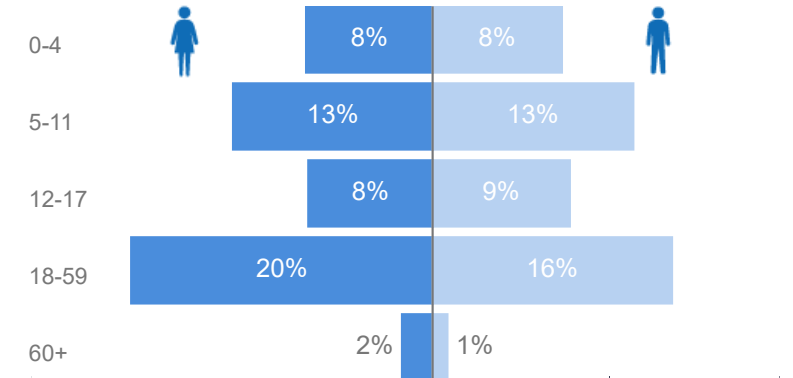

36

Women and Children

82%

56,895

Female

52%

35,943

Elderly

3%

2,038

Youth 15-24

22%

15,248

Zones

Level3	HHs	Individuals
Zone I	9,066	29,801
Zone li	7,408	26,351
Zone lii	2,959	10,265
	568	1,882
Zone Iv	382	896

Age & Gender Breakdown

Country of Origin	Total
South Sudan	66,502
Democratic Republic of the Congo	2,666
Sudan	23
Central African Republic	1
Chad	1
Senegal	1
United Republic of Tanzania	1

New Registration by Month

Occupation

* Age is between 18 - 59 years for Occupation