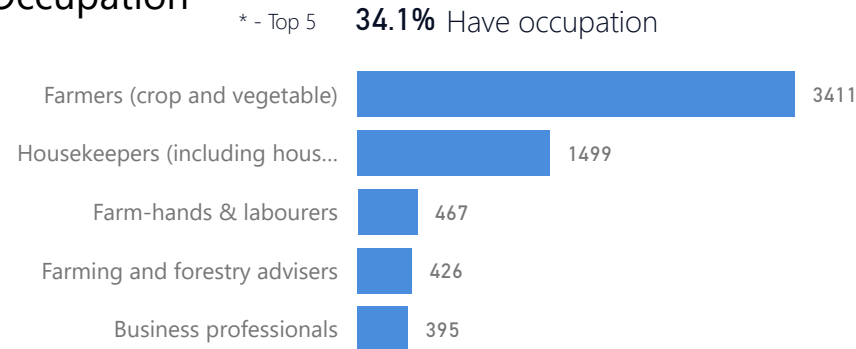

3%

2,038

Youth 15-24

22%

15,248

Zones

Level3	HHs	Individuals
Zone I	9,066	29,801
Zone li	7,408	26,351
Zone lii	2,959	10,265
	568	1,882
Zone Iv	382	896

Age & Gender Breakdown

Country of Origin	Total
South Sudan	66,502
Democratic Republic of the Congo	2,666
Sudan	23
Central African Republic	1
Chad	1
Senegal	1
United Republic of Tanzania	1

New Registration by Month

Occupation

* Age is between 18 - 59 years for Occupation