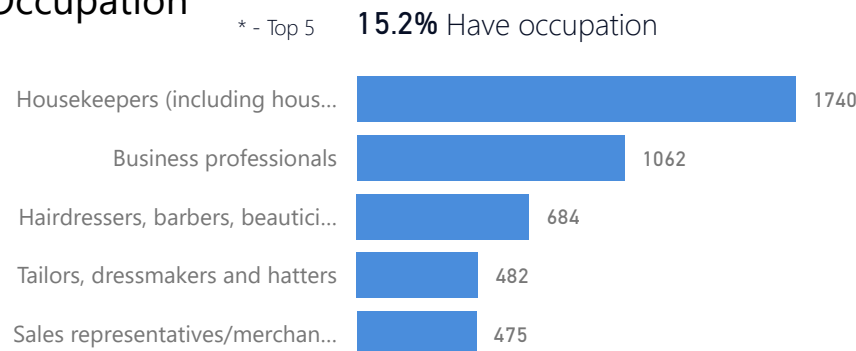

## Age & Gender Breakdown

| Country of Origin                | Total  |
|----------------------------------|--------|
| Somalia                          | 27,334 |
| Democratic Republic of the Congo | 25,583 |
| Eritrea                          | 13,397 |
| South Sudan                      | 4,589  |
| Burundi                          | 4,530  |
| Ethiopia                         | 2,167  |
| Rwanda                           | 1,953  |

## Occupation

\* Age is between 18 - 59 years for Occupation