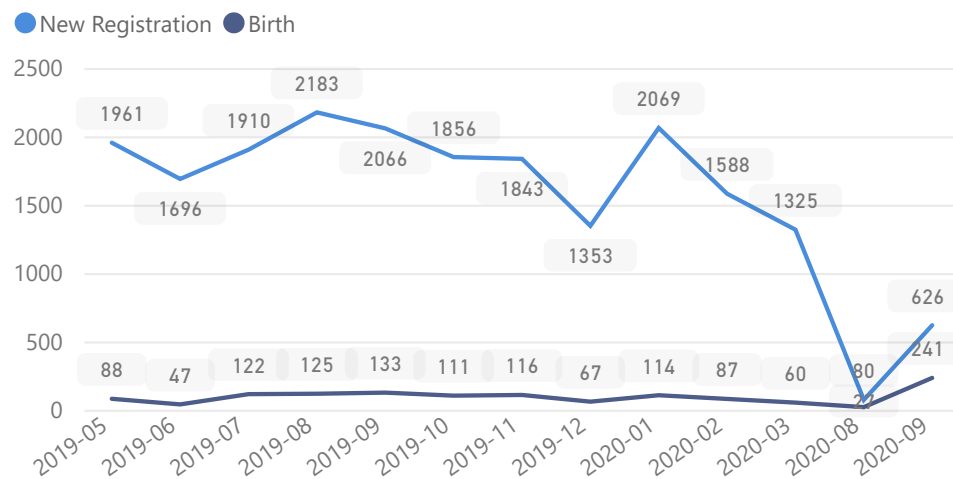

## Age & Gender Breakdown

| Country of Origin                | Total  |
|----------------------------------|--------|
| Somalia                          | 27,334 |
| Democratic Republic of the Congo | 25,583 |
| Eritrea                          | 13,397 |
| South Sudan                      | 4,589  |
| Burundi                          | 4,530  |
| Ethiopia                         | 2,167  |
| Rwanda                           | 1,953  |

## Occupation

\* Age is between 18 - 59 years for Occupation