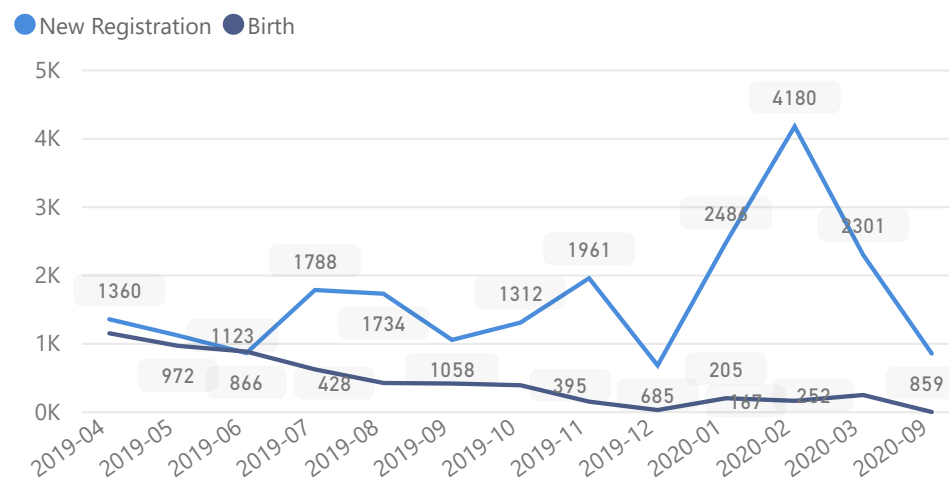

Uganda - Refugee Statistics September 2020 - Nakivale

Total Population

134,199

Total Refugees

133,083

Total Households

39,596

Total Asylum-Seekers

1,116

Women and Children

76%

101,918

Female

50%

66,608

Elderly

2%

3,210

Youth 15-24

22%

28,918

Zones

Level3	HHs	Individuals
Base Camp	23,360	75,601
Rubondo	9,601	34,103
Juru	6,460	24,196
	121	190
Kampala Central	17	41
Makindye Division	19	38
Rubaga Division	11	17
Sweswe	5	10
Fizi	1	2
Bwiriza	1	1

Age & Gender Breakdown

Country of Origin	Total
Democratic Republic of the Congo	68,611
Burundi	38,811
Somalia	13,764
Rwanda	10,003
Eritrea	1,815
Ethiopia	909
South Sudan	220

New Registration by Month

Occupation