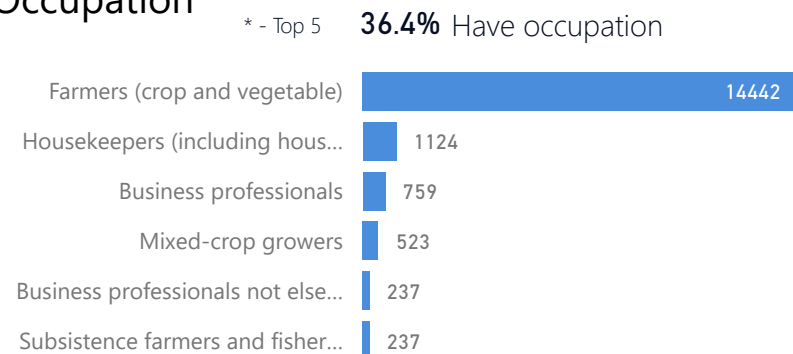

Age & Gender Breakdown

Country of Origin	Total
Democratic Republic of the Congo	68,611
Burundi	38,811
Somalia	13,764
Rwanda	10,003
Eritrea	1,815
Ethiopia	909
South Sudan	220

New Registration by Month

Occupation

* Age is between 18 - 59 years for Occupation

Specific Needs - Top 7