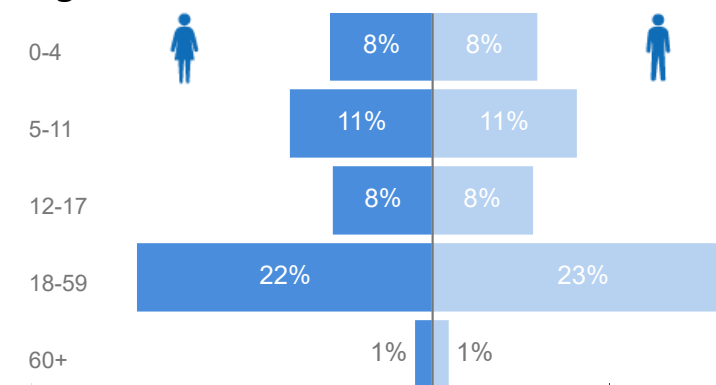

1,116

Women and Children

76%

101,918

Female

50%

66,608

Elderly

2%

3,210

Youth 15-24

22%

28,918

Zones

Level3	HHs	Individuals
Base Camp	23,360	75,601
Rubondo	9,601	34,103
Juru	6,460	24,196
	121	190
Kampala Central	17	41
Makindye Division	19	38
Rubaga Division	11	17
Sweswe	5	10
Fizi	1	2
Bwiriza	1	1

Age & Gender Breakdown

Country of Origin	Total
Democratic Republic of the Congo	68,611
Burundi	38,811
Somalia	13,764
Rwanda	10,003
Eritrea	1,815
Ethiopia	909
South Sudan	220

New Registration by Month

Occupation

* Age is between 18 - 59 years for Occupation

Specific Needs - Top 7