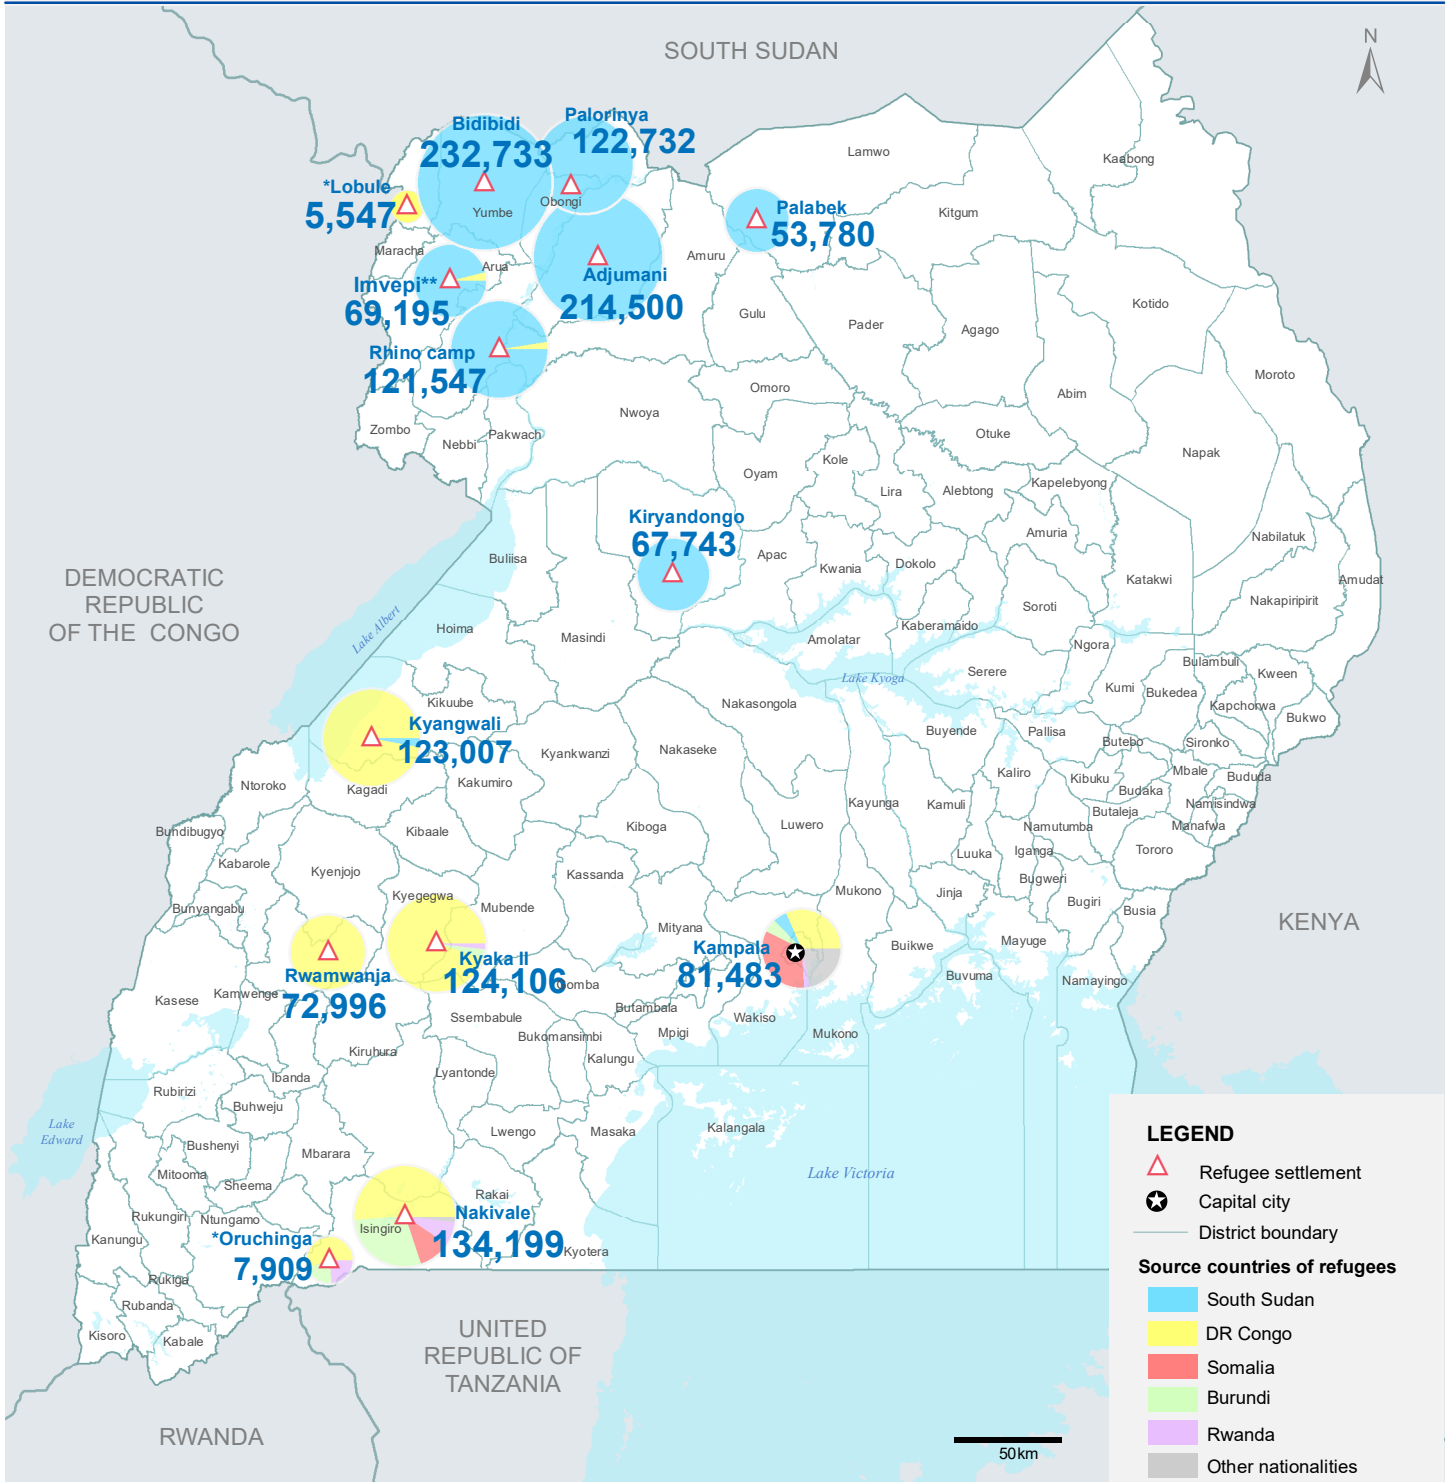

Refugees and Asylum-Seekers in Uganda

Uganda Refugee Response

30 September 2020

Total refugees and asylum-seekers
1,431,477

Countries of origin

SOUTH SUDAN	882,699
DR CONGO	418,994
BURUNDI	48,839
SOMALIA	41,123
RWANDA	17,599
OTHERS	22,223

Refugees per settlement

BIDIBIDI	16%
ADJUMANI	15%
PALORINYA	9%
NAKIVALE	9%
KYAKA II	9%
RHINO CAMP	8%
KYANGWALI	8%
KAMPALA	6%
IMVEPI	5%
KIRYANDONGO	5%
RWAMWANJA	5%
PALABEK	4%
ORUCHINGA	0.6%
LOBULE	0.4%

LEGEND

- △ Refugee settlement
- ★ Capital city
- District boundary

Source countries of refugees

- South Sudan
- DR Congo
- Somalia
- Burundi
- Rwanda
- Other nationalities

The boundaries and names shown and the designations used on this map do not imply official endorsement or acceptance by the United Nations.

*Oruchinga and Lobule symbols not to scale

** includes 1,753 individuals registered in Zombo following successful nationality screen of all arrivals and are pending individual registration