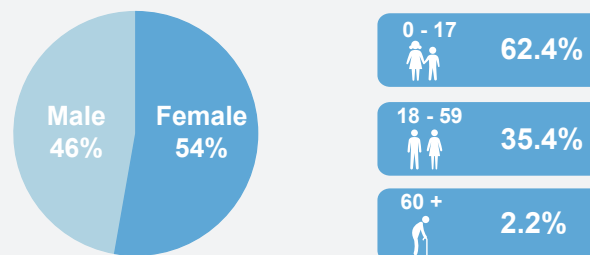

SOUTH SUDAN SITUATION

Regional overview of population of concern

as of 15 February 2017

KEY FIGURES

3.68 MILLION
population of concern

1.57 million
total refugees
from South Sudan

2.11 million
pop. of concern
in South Sudan

USD 781.8 million requested
USD 47.9 million received (6%)
by UNHCR in 2017 for the South Sudan situation

SOUTH SUDANESE REFUGEES

Sex and age breakdown of registered refugees in the region

Yearly and Cumulative South Sudanese Refugee Arrivals

2017 arrivals (1 Jan - 15 Feb): 137,297
based on field reports, UNHCR and Government registration

The population and arrival figures are based on best available information at the time of production. UNHCR continues to verify figures and future updates may vary as new information becomes available.