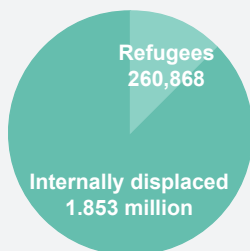

SOUTH SUDAN SITUATION

Regional overview of population of concern

as of 15 February 2017

KEY FIGURES

3.68 MILLION
population of concern

1.57 million
total refugees
from South Sudan

2.11 million
pop. of concern
in South Sudan

USD 781.8 million requested
USD 47.9 million received (6%)
by UNHCR in 2017 for the South Sudan situation

SOUTH SUDANESE REFUGEES

Sex and age breakdown of registered refugees in the region

Yearly and Cumulative South Sudanese Refugee Arrivals

2017 arrivals (1 Jan - 15 Feb): 137,297
based on field reports, UNHCR and Government registration

The population and arrival figures are based on best available information at the time of production. UNHCR continues to verify figures and future updates may vary as new information becomes available.