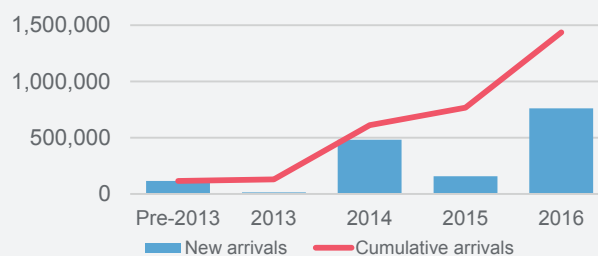

SOUTH SUDAN SITUATION

Regional overview of population of concern

as of 15 February 2017

KEY FIGURES

3.68 MILLION
population of concern

1.57 million
total refugees
from South Sudan

2.11 million
pop. of concern
in South Sudan

USD 781.8 million requested
USD 47.9 million received (6%)
by UNHCR in 2017 for the South Sudan situation

SOUTH SUDANESE REFUGEES

Sex and age breakdown of registered refugees in the region

Yearly and Cumulative South Sudanese Refugee Arrivals

2017 arrivals (1 Jan - 15 Feb): 137,297
based on field reports, UNHCR and Government registration

The population and arrival figures are based on best available information at the time of production. UNHCR continues to verify figures and future updates may vary as new information becomes available.