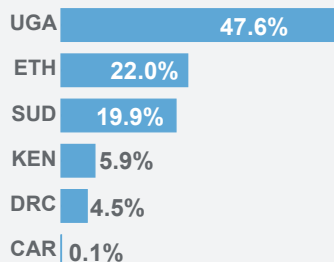

SOUTH SUDAN SITUATION

Regional overview of population of concern

as of 15 February 2017

KEY FIGURES

3.68 MILLION
population of concern

1.57 million
total refugees
from South Sudan

2.11 million
pop. of concern
in South Sudan

USD 781.8 million requested
USD 47.9 million received (6%)
by UNHCR in 2017 for the South Sudan situation

SOUTH SUDANESE REFUGEES

Sex and age breakdown of registered refugees in the region

Yearly and Cumulative South Sudanese Refugee Arrivals

2017 arrivals (1 Jan - 15 Feb): 137,297
based on field reports, UNHCR and Government registration

The population and arrival figures are based on best available information at the time of production. UNHCR continues to verify figures and future updates may vary as new information becomes available.