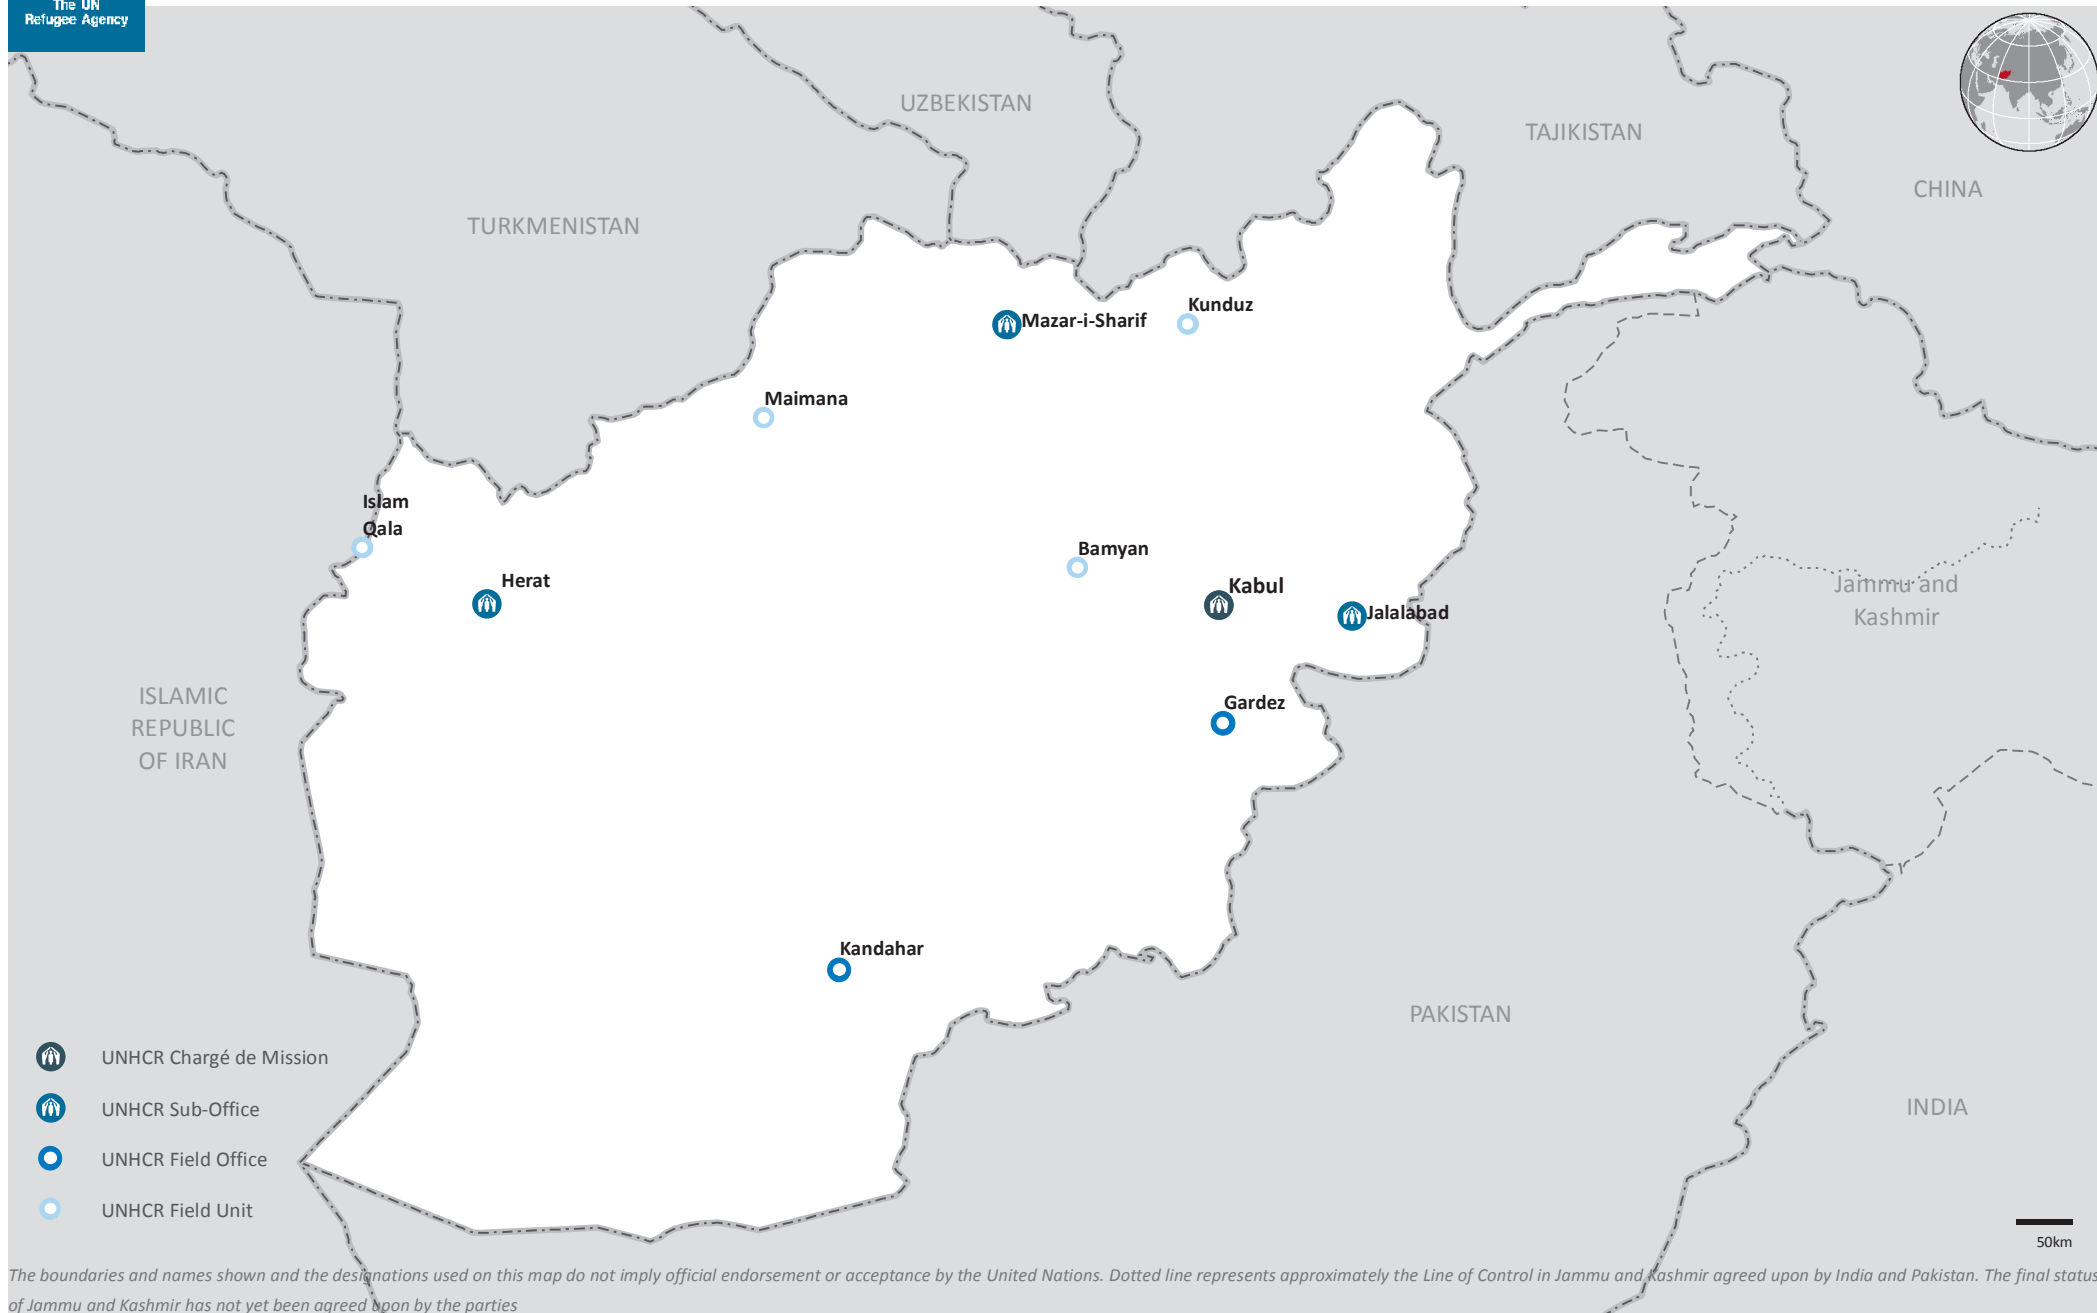

AFGHANISTAN: UNHCR Presence

as of 02 September 2014

UNHCR HQ

The boundaries and names shown and the designations used on this map do not imply official endorsement or acceptance by the United Nations. Dotted line represents approximately the Line of Control in Jammu and Kashmir agreed upon by India and Pakistan. The final status of Jammu and Kashmir has not yet been agreed upon by the parties