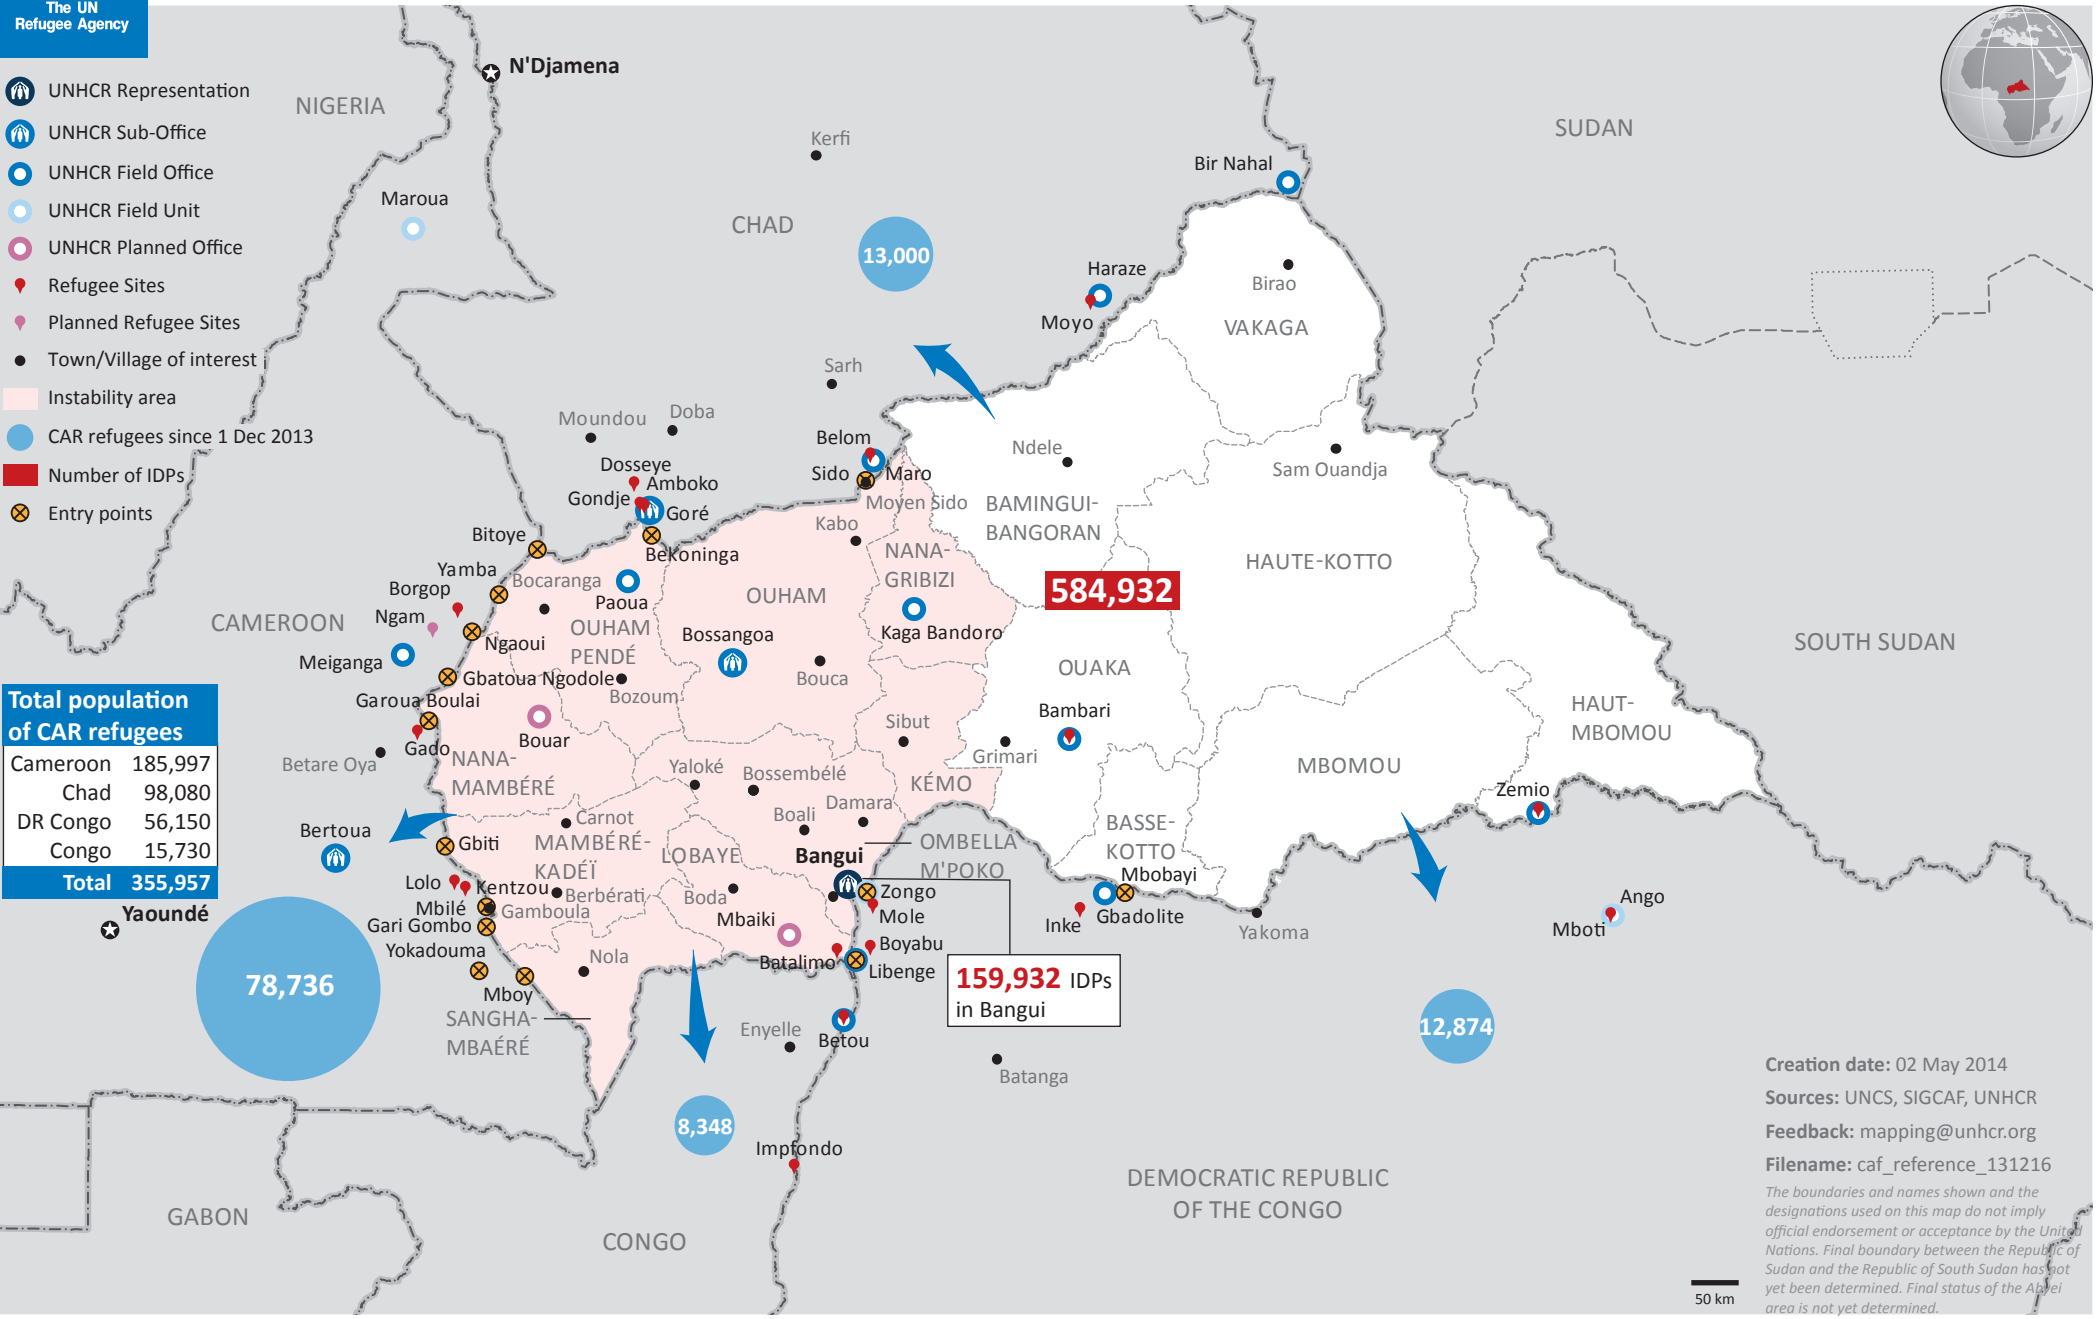

Central African Republic Emergency Situation

as of 2 May 2014

- UNHCR Representation
- UNHCR Sub-Office
- UNHCR Field Office
- UNHCR Field Unit
- UNHCR Planned Office
- Refugee Sites
- Planned Refugee Sites
- Town/Village of interest
- Instability area
- CAR refugees since 1 Dec 2013
- Number of IDPs
- Entry points

Total population of CAR refugees	
Cameroon	185,997
Chad	98,080
DR Congo	56,150
Congo	15,730
Total	355,957

Creation date: 02 May 2014
 Sources: UNCS, SIGCAF, UNHCR
 Feedback: mapping@unhcr.org
 Filename: caf_reference_131216
 The boundaries and names shown and the designations used on this map do not imply official endorsement or acceptance by the United Nations. Final boundary between the Republic of Sudan and the Republic of South Sudan has not yet been determined. Final status of the Abyei area is not yet determined.