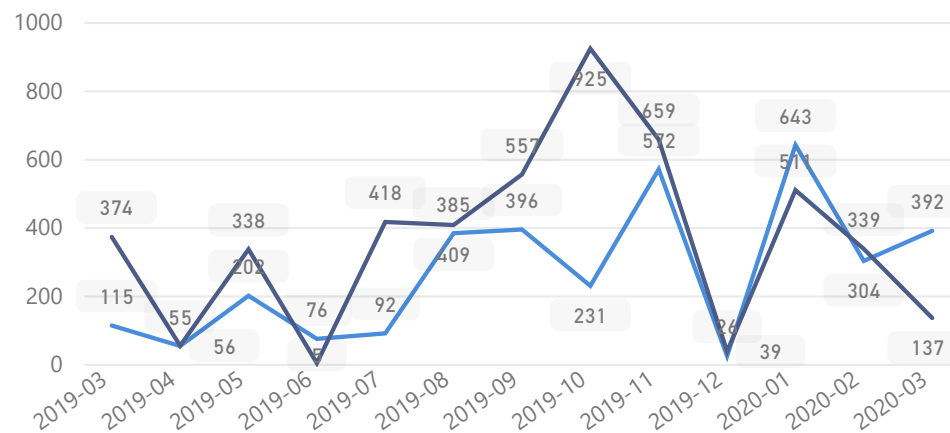

Uganda - Refugee Statistics October 2020 - Adjumani

Total Population

214,503

Total Refugees

214,427

Total Households

32,997

Total Asylum-Seekers

76

Women and Children

85%

182,816

Female

53%

114,718

Elderly

3%

7,255

Youth 15-24

25%

54,439

Zones

Level3	HHs	Individuals
Nyumanzi	5,308	40,854
Pagrinya	6,503	36,791
Ayilo I	3,241	26,133
Maaji II	3,046	17,283
Maaji III	2,916	15,960
Ayilo II	2,162	14,591
Boroli I	1,682	10,106
Agojo	1,773	7,350
Mirieyi	968	7,203
Baratuku	1,030	7,083
Alere	918	6,824
Olua I	696	5,351
Boroli II	892	5,121
Mungula I	720	5,028
Olua II	569	4,215
Mungula II	292	1,588
Oliji	237	1,477
Elema	193	992
Maaji I	83	549
	1	1

Age & Gender Breakdown

Country of Origin	Total
South Sudan	214,260
Sudan	225
Eritrea	5
Ethiopia	4
Burundi	3
Democratic Republic of the Congo	3
Rwanda	2

New Registration by Month

● New Registration ● Birth