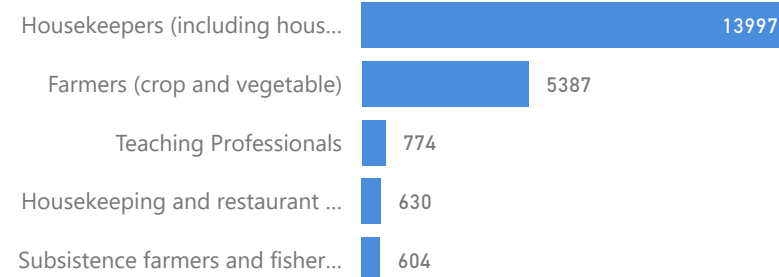

Age & Gender Breakdown

Country of Origin	Total
South Sudan	214,260
Sudan	225
Eritrea	5
Ethiopia	4
Burundi	3
Democratic Republic of the Congo	3
Rwanda	2

New Registration by Month

● New Registration ● Birth

Occupation

* - Top 5 **26.0%** Have occupation

* Age is between 18 - 59 years for Occupation

Specific Needs - Top 7