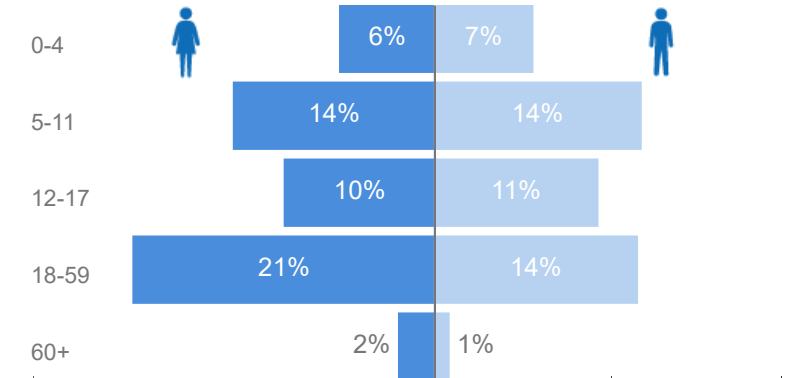

76

Women and Children

85%

182,816

Female

53%

114,718

Elderly

3%

7,255

Youth 15-24

25%

54,439

Zones

Level3	HHs	Individuals
Nyumanzi	5,308	40,854
Pagrinya	6,503	36,791
Ayilo I	3,241	26,133
Maaji II	3,046	17,283
Maaji III	2,916	15,960
Ayilo II	2,162	14,591
Boroli I	1,682	10,106
Agojo	1,773	7,350
Mirieyi	968	7,203
Baratuku	1,030	7,083
Alere	918	6,824
Olua I	696	5,351
Boroli II	892	5,121
Mungula I	720	5,028
Olua II	569	4,215
Mungula II	292	1,588
Oliji	237	1,477
Elema	193	992
Maaji I	83	549
	1	1

Age & Gender Breakdown

Country of Origin	Total
South Sudan	214,260
Sudan	225
Eritrea	5
Ethiopia	4
Burundi	3
Democratic Republic of the Congo	3
Rwanda	2

New Registration by Month

● New Registration ● Birth

Occupation

* - Top 5 **26.0%** Have occupation

* Age is between 18 - 59 years for Occupation

Specific Needs - Top 7