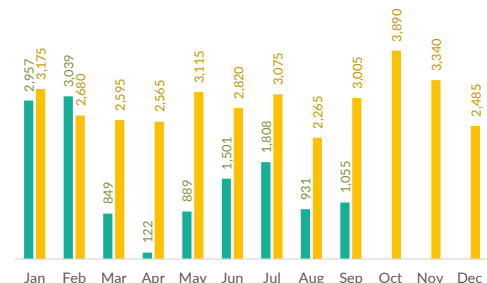

ITALY WEEKLY SNAPSHOT (08 NOV - 15 NOV 2020)

Sea arrivals*

Top 10 most common countries of origin

Daily sea arrivals last week (08 Nov - 15 Nov 2020)

Sea arrivals by gender and age, Jan - Oct 2020

Weekly sea arrivals last year

New Asylum applications, Jan-Aug 2019 vs Jan-Aug 2020

New Asylum applications by month, 2019 vs 2020

Applications are not necessarily lodged by new arrivals

First Instance RSD Decisions, Jan-Jun 2020

Total first-instance decisions (Jan-Jun 2020) **21,905**
 Total pending cases (Jan-Aug 2020) **53,923**

* The charts above are based on figures from the Italian Ministry of Interior and UNHCR estimates. All figures are provisional and subject to change. Please note that, in addition to sea arrivals, Italy also receives land arrivals and air arrivals. The present document focuses on sea arrivals only, as per official figures provided by the Italian Ministry of Interior
 ** 'Rejection' includes all cases closed, including decisions not taken on the merits, such as inadmissibility decisions and no-shows.