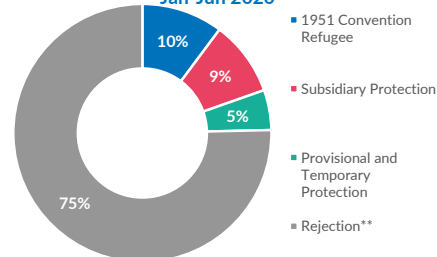

ITALY WEEKLY SNAPSHOT (08 NOV - 15 NOV 2020)

Sea arrivals*

Top 10 most common countries of origin

Daily sea arrivals last week (08 Nov - 15 Nov 2020)

Sea arrivals by gender and age, Jan - Oct 2020

Weekly sea arrivals last year

New Asylum applications, Jan-Aug 2019 vs Jan-Aug 2020

New Asylum applications by month, 2019 vs 2020

Applications are not necessarily lodged by new arrivals

First Instance RSD Decisions, Jan-Jun 2020

Total first-instance decisions (Jan-Jun 2020) **21,905**
 Total pending cases (Jan-Aug 2020) **53,923**

* The charts above are based on figures from the Italian Ministry of Interior and UNHCR estimates. All figures are provisional and subject to change. Please note that, in addition to sea arrivals, Italy also receives land arrivals and air arrivals. The present document focuses on sea arrivals only, as per official figures provided by the Italian Ministry of Interior
 ** 'Rejection' includes all cases closed, including decisions not taken on the merits, such as inadmissibility decisions and no-shows.