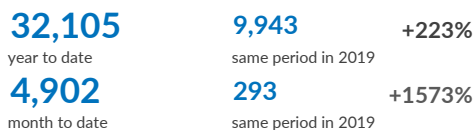

ITALY WEEKLY SNAPSHOT (08 NOV - 15 NOV 2020)

Sea arrivals*

Top 10 most common countries of origin

Daily sea arrivals last week (08 Nov - 15 Nov 2020)

Sea arrivals by gender and age, Jan - Oct 2020

Weekly sea arrivals last year

New Asylum applications, Jan-Aug 2019 vs Jan-Aug 2020

New Asylum applications by month, 2019 vs 2020

Applications are not necessarily lodged by new arrivals

First Instance RSD Decisions, Jan-Jun 2020

Total first-instance decisions (Jan-Jun 2020) **21,905**
 Total pending cases (Jan-Aug 2020) **53,923**