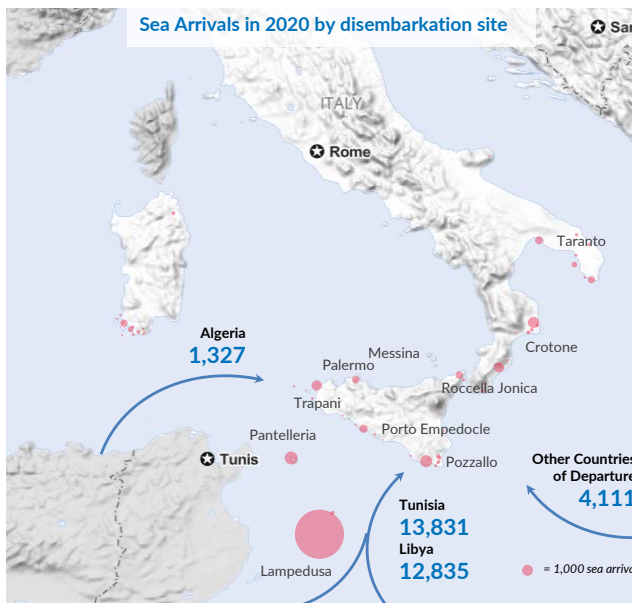

ITALY WEEKLY SNAPSHOT (08 NOV - 15 NOV 2020)

Sea arrivals*

Top 10 most common countries of origin

Daily sea arrivals last week (08 Nov - 15 Nov 2020)

Sea arrivals by gender and age, Jan - Oct 2020

Weekly sea arrivals last year

* The charts above are based on figures from the Italian Ministry of Interior and UNHCR estimates. All figures are provisional and subject to change. Please note that, in addition to sea arrivals, Italy also receives land arrivals and air arrivals. The present document focuses on sea arrivals only, as per official figures provided by the Italian Ministry of Interior
 ** 'Rejection' includes all cases closed, including decisions not taken on the merits, such as inadmissibility decisions and no-shows.