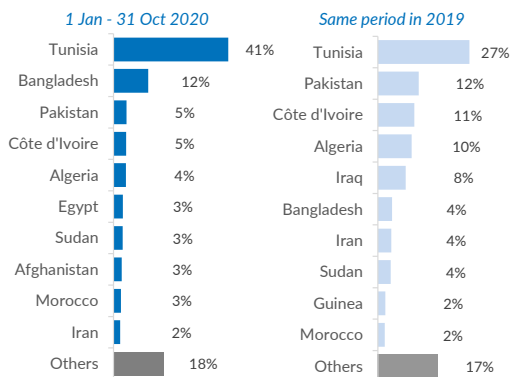

ITALY WEEKLY SNAPSHOT (08 NOV - 15 NOV 2020)

Sea arrivals*

Top 10 most common countries of origin

Daily sea arrivals last week (08 Nov - 15 Nov 2020)

Sea arrivals by gender and age, Jan - Oct 2020

Weekly sea arrivals last year