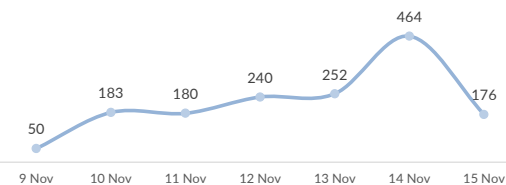

ITALY WEEKLY SNAPSHOT (08 NOV - 15 NOV 2020)

Sea arrivals*

Top 10 most common countries of origin

Daily sea arrivals last week (08 Nov - 15 Nov 2020)

Sea arrivals by gender and age, Jan - Oct 2020

Weekly sea arrivals last year

New Asylum applications, Jan-Aug 2019 vs Jan-Aug 2020

New Asylum applications by month, 2019 vs 2020

Applications are not necessarily lodged by new arrivals

First Instance RSD Decisions, Jan-Jun 2020

Total first-instance decisions (Jan-Jun 2020) **21,905**
 Total pending cases (Jan-Aug 2020) **53,923**