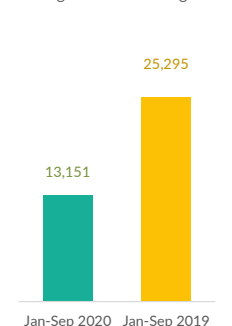

ITALY WEEKLY SNAPSHOT (08 NOV - 15 NOV 2020)

Sea arrivals*

Top 10 most common countries of origin

Daily sea arrivals last week (08 Nov - 15 Nov 2020)

Sea arrivals by gender and age, Jan - Oct 2020

Weekly sea arrivals last year

New Asylum applications, Jan-Aug 2019 vs Jan-Aug 2020

New Asylum applications by month, 2019 vs 2020

Applications are not necessarily lodged by new arrivals

First Instance RSD Decisions, Jan-Jun 2020

Total first-instance decisions (Jan-Jun 2020) **21,905**
 Total pending cases (Jan-Aug 2020) **53,923**