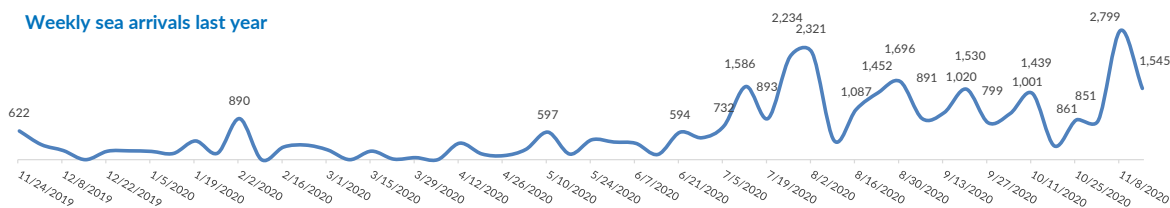

ITALY WEEKLY SNAPSHOT (08 NOV - 15 NOV 2020)

Sea arrivals*

Top 10 most common countries of origin

Daily sea arrivals last week (08 Nov - 15 Nov 2020)

Sea arrivals by gender and age, Jan - Oct 2020

Weekly sea arrivals last year

New Asylum applications, Jan-Aug 2019 vs Jan-Aug 2020

New Asylum applications by month, 2019 vs 2020

Applications are not necessarily lodged by new arrivals

First Instance RSD Decisions, Jan-Jun 2020

Total first-instance decisions (Jan-Jun 2020) **21,905**
 Total pending cases (Jan-Aug 2020) **53,923**