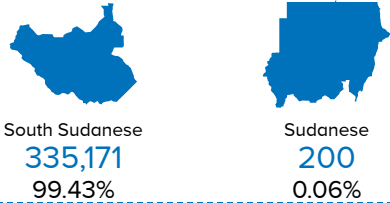

DISPLACEMENT

337,081
Refugees and Asylum Seekers
November-2020

Top Nationalities of Refugees

36,719
Internally Displaced Persons
DTM 23

0
Returnees IDPs
VAS Round 6

PARTNERSHIP

40 Partners

ARRA, CWW, DCA, GOAL, IMC, UN-UNICEF, ACF, CUAMM, CVT, MSF-Holland, RaDO, BCSG, RHB, MF, UN-UNHCR, HI, DRC, OXFAM GB, DAI, FC, MSA, LWF, VIS, MCMDO, NRC, UN-IOM, IRC, ANE, PI, SCI, GIZ, MFM, DICAC, WVI, UN-WFP, NRDEP, ZOA, ADRA, NCA, HelpAge