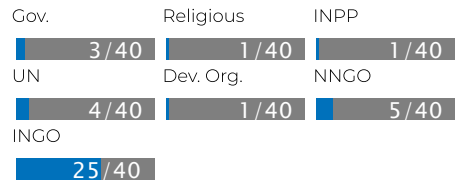

DISPLACEMENT

337,081
Refugees and Asylum Seekers
November-2020

Top Nationalities of Refugees

36,719
Internally Displaced Persons
DTM 23

0
Returnees IDPs
VAS Round 6

PARTNERSHIP

40 Partners

ARRA, CWW, DCA, GOAL, IMC, UN-UNICEF, ACF, CUAMM, CVT, MSF-Holland, RaDO, BCSG, RHB, MF, UN-UNHCR, HI, DRC, OXFAM GB, DAI, FC, MSA, LWF, VIS, MCMDO, NRC, UN-IOM, IRC, ANE, PI, SCI, GIZ, MFM, DICAC, WVI, UN-WFP, NRDEP, ZOA, ADRA, NCA, HelpAge

SECURITY INCIDENTS (LAST 12 MONTHS)

14-Dec-2019 to 14-Dec-2020

1 Security Incidents **0** Fatalities

Gambela 17 Refugees Sites

- ARRA, CWW, DCA, GOAL, IMC, UN-UNICEF, ACF
- ARRA
- CUAMM, ARRA, CVT, MSF-Holland, IMC, RaDO, BCSG, RHB, MF, UN-UNICEF
- UN-UNHCR
- HI, DRC, IMC, OXFAM GB
- DAI, FC, MSA, LWF, VIS, CWW, DCA, DRC, MCMDO, NRC, OXFAM GB, UN-IOM, IRC
- ARRA, UN-IOM, UN-UNHCR
- ANE, DRC, NRC, UN-IOM
- PI, DRC, NRC, SCI, BCSG, UN-UNICEF
- GIZ
- MFM, PI, ARRA, DICAC, DRC, NRC, SCI, WVI, UN-UNICEF
- ARRA, DCA, UN-WFP
- ARRA, UN-UNHCR
- NRDEP, ZOA, GIZ
- ADRA, NCA, ANE, ARRA, DCA, DRC, NRC, OXFAM GB, WVI, MF, UN-IOM, UN-UNICEF, IRC
- UN-IOM, UN-UNHCR
- LWF, HI, PI, HelpAge, DRC, RaDO, SCI, UN-IOM