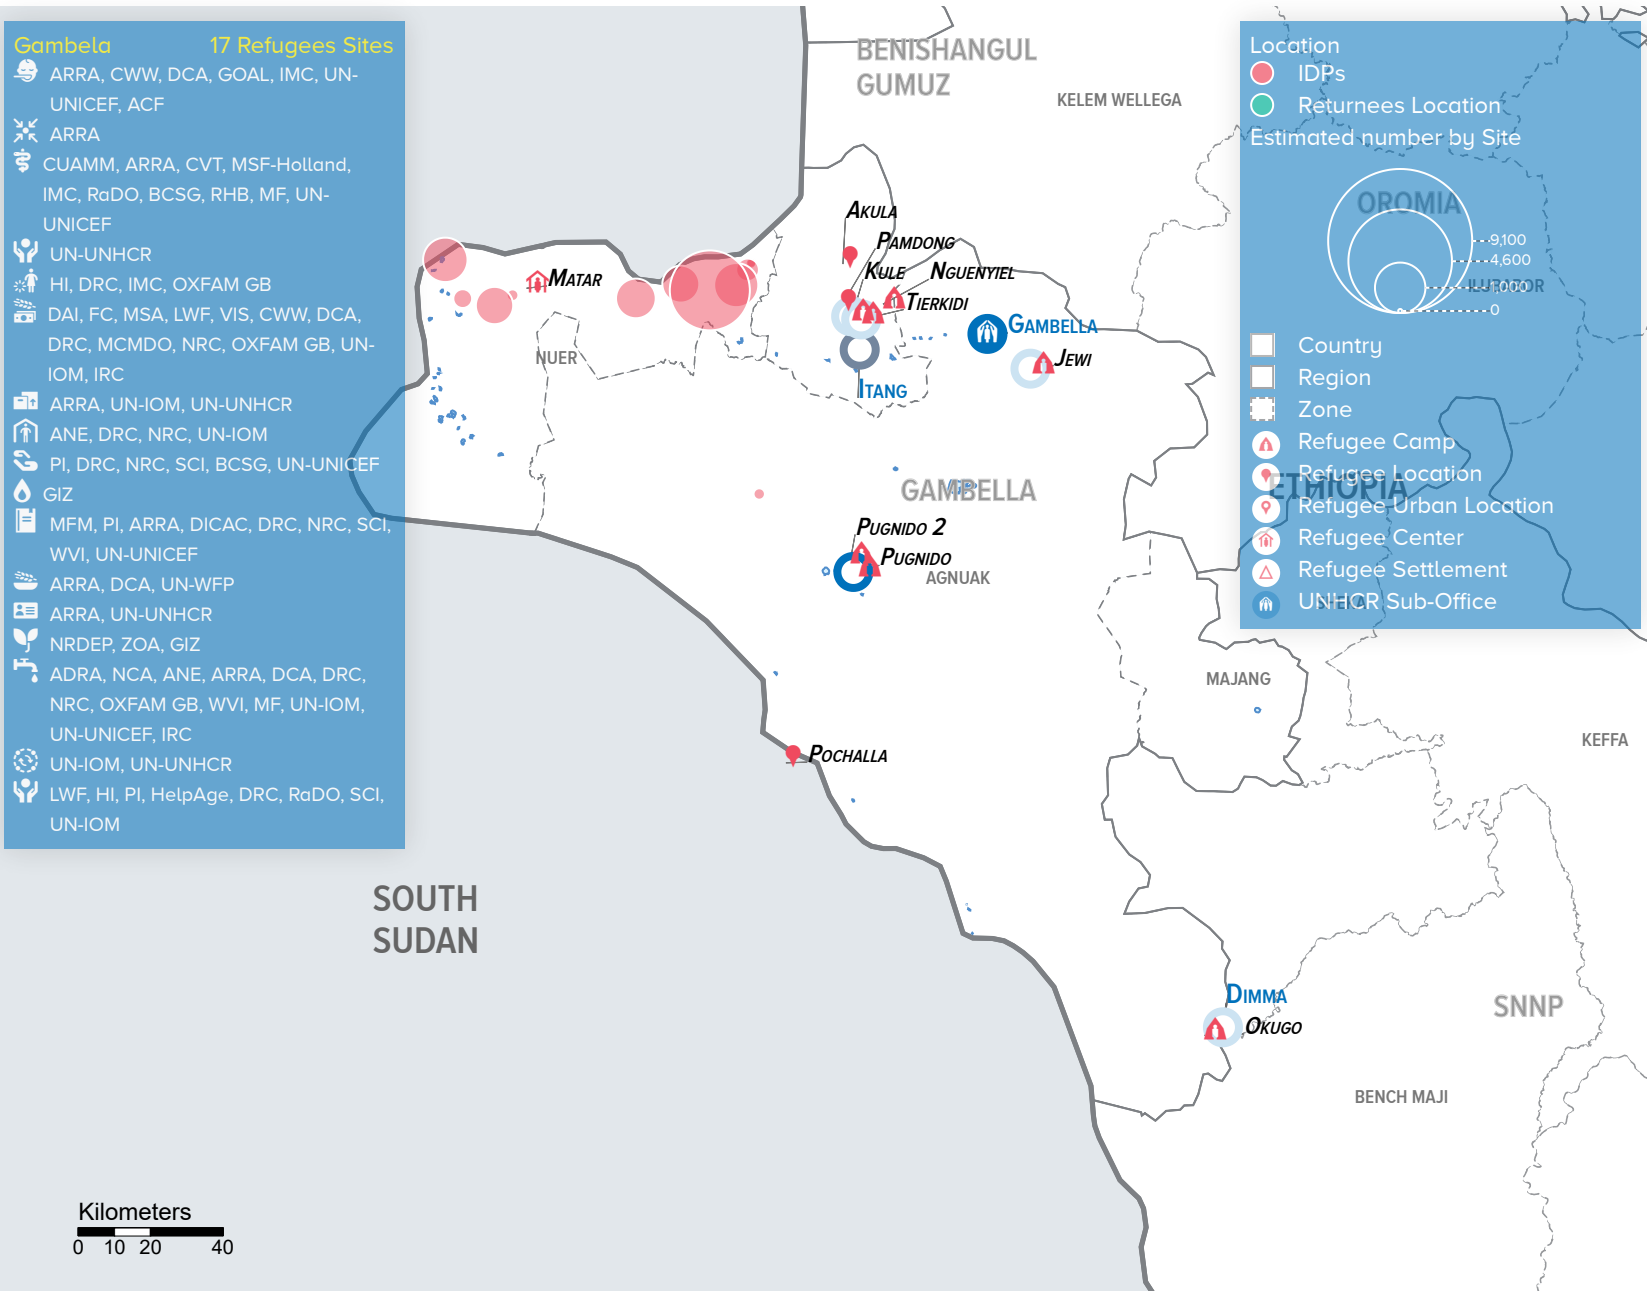

DISPLACEMENT

337,081
Refugees and Asylum Seekers
November-2020

Top Nationalities of Refugees

36,719
Internally Displaced Persons
DTM 23

0
Returnees IDPs
VAS Round 6

PARTNERSHIP

40 Partners

ARRA, CWW, DCA, GOAL, IMC, UN-UNICEF, ACF, CUAMM, CVT, MSF-Holland, RaDO, BCSG, RHB, MF, UN-UNHCR, HI, DRC, OXFAM GB, DAI, FC, MSA, LWF, VIS, MCMDO, NRC, UN-IOM, IRC, ANE, PI, SCI, GIZ, MFM, DICAC, WVI, UN-WFP, NRDEP, ZOA, ADRA, NCA, HelpAge

SECURITY INCIDENTS (LAST 12 MONTHS)

14-Dec-2019 to 14-Dec-2020

1 Security Incidents **0** Fatalities

Gambela 17 Refugees Sites

- ARRA, CWW, DCA, GOAL, IMC, UN-UNICEF, ACF
- ARRA
- CUAMM, ARRA, CVT, MSF-Holland, IMC, RaDO, BCSG, RHB, MF, UN-UNICEF
- UN-UNHCR
- HI, DRC, IMC, OXFAM GB
- DAI, FC, MSA, LWF, VIS, CWW, DCA, DRC, MCMDO, NRC, OXFAM GB, UN-IOM, IRC
- ARRA, UN-IOM, UN-UNHCR
- ANE, DRC, NRC, UN-IOM
- PI, DRC, NRC, SCI, BCSG, UN-UNICEF
- GIZ
- MFM, PI, ARRA, DICAC, DRC, NRC, SCI, WVI, UN-UNICEF
- ARRA, DCA, UN-WFP
- ARRA, UN-UNHCR
- NRDEP, ZOA, GIZ
- ADRA, NCA, ANE, ARRA, DCA, DRC, NRC, OXFAM GB, WVI, MF, UN-IOM, UN-UNICEF, IRC
- UN-IOM, UN-UNHCR
- LWF, HI, PI, HelpAge, DRC, RaDO, SCI, UN-IOM

Kilometers
0 10 20 40

The boundaries and names shown, and the designations used on this map do not imply official endorsement or acceptance by the United Nations. The data is based on reports and can be considered as indicative.

Web Resource: <https://data2.unhcr.org/en/country/eth>