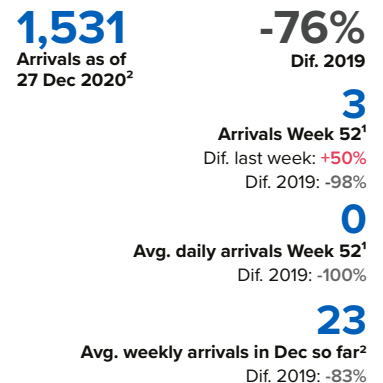

SPAIN Weekly snapshot - Week 52 (21 - 27 Dec 2020)

The charts below are based on figures from the Ministry of Interior and UNHCR estimates. All figures are provisional and subject to change

Refugees & migrants: sea and land arrivals in week 52¹

The boundaries and names shown and the designations used on this map do not imply official endorsement or acceptance by the United Nations

Total Sea and Land

Sea

Land (Ceuta & Melilla)

Sea and land arrivals during the last five weeks¹

Arrivals per month²

Most common nationalities, Jan - Sep 2020²

Demographic breakdown, Jan - Sep 2020²