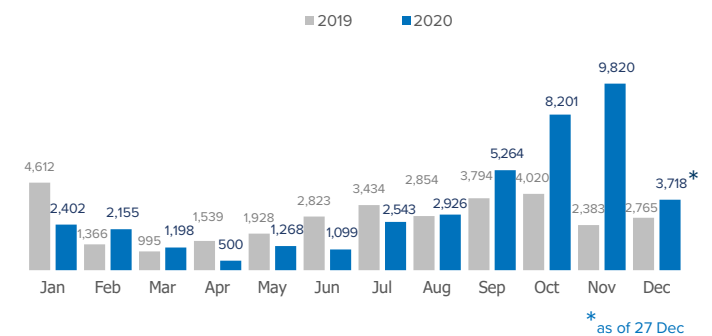

SPAIN Weekly snapshot - Week 52 (21 - 27 Dec 2020)

The charts below are based on figures from the Ministry of Interior and UNHCR estimates. All figures are provisional and subject to change

Refugees & migrants: sea and land arrivals in week 52¹

The boundaries and names shown and the designations used on this map do not imply official endorsement or acceptance by the United Nations

Total Sea and Land

Sea

Land (Ceuta & Melilla)

Sea and land arrivals during the last five weeks¹

Arrivals per month²

Most common nationalities, Jan - Sep 2020²

Demographic breakdown, Jan - Sep 2020²