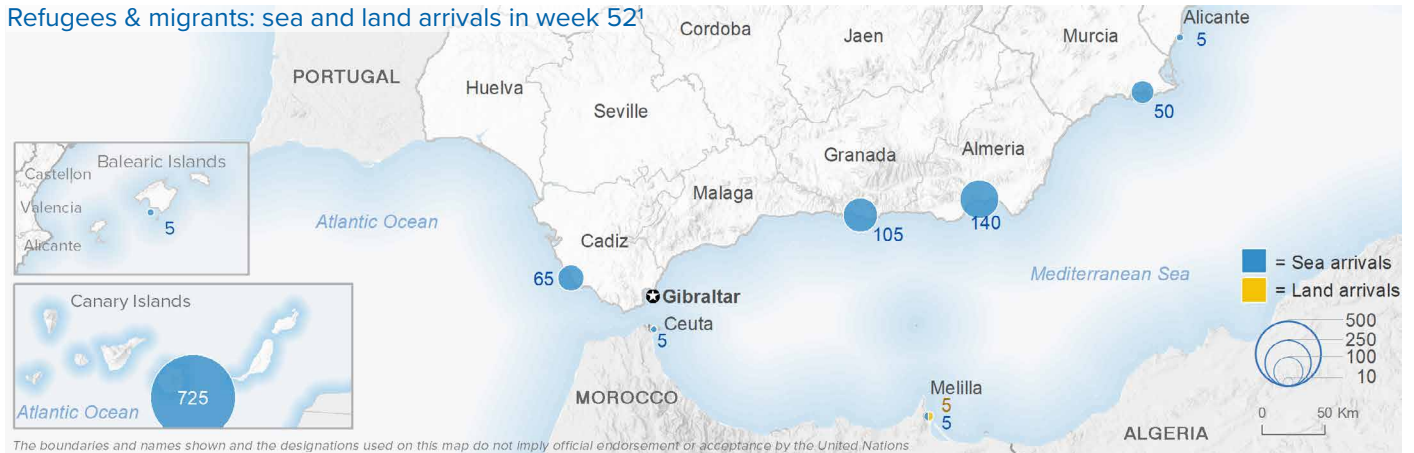

SPAIN Weekly snapshot - Week 52 (21 - 27 Dec 2020)

The charts below are based on figures from the Ministry of Interior and UNHCR estimates. All figures are provisional and subject to change

Refugees & migrants: sea and land arrivals in week 52¹

The boundaries and names shown and the designations used on this map do not imply official endorsement or acceptance by the United Nations

Total Sea and Land

Sea

Land (Ceuta & Melilla)

Sea and land arrivals during the last five weeks¹