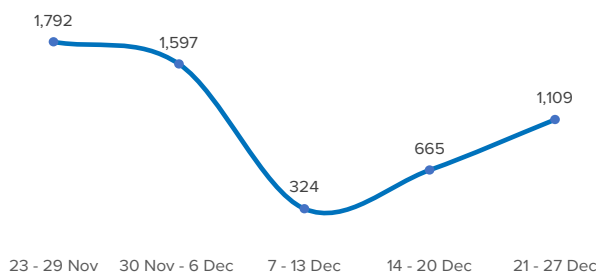

SPAIN Weekly snapshot - Week 52 (21 - 27 Dec 2020)

The charts below are based on figures from the Ministry of Interior and UNHCR estimates. All figures are provisional and subject to change

Refugees & migrants: sea and land arrivals in week 52¹

The boundaries and names shown and the designations used on this map do not imply official endorsement or acceptance by the United Nations

Total Sea and Land

Sea

Land (Ceuta & Melilla)

Sea and land arrivals during the last five weeks¹

Arrivals per month²

Most common nationalities, Jan - Sep 2020²

Demographic breakdown, Jan - Sep 2020²