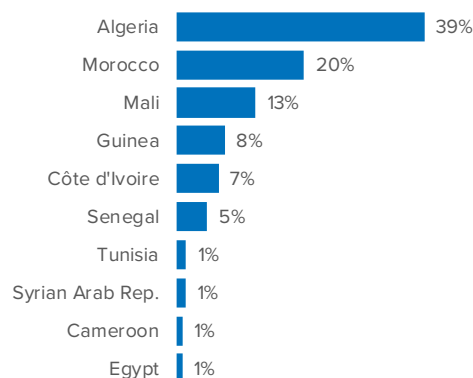

SPAIN Weekly snapshot - Week 52 (21 - 27 Dec 2020)

The charts below are based on figures from the Ministry of Interior and UNHCR estimates. All figures are provisional and subject to change

Refugees & migrants: sea and land arrivals in week 52¹

The boundaries and names shown and the designations used on this map do not imply official endorsement or acceptance by the United Nations

Total Sea and Land

Sea

Land (Ceuta & Melilla)

Sea and land arrivals during the last five weeks¹

Arrivals per month²

Most common nationalities, Jan - Sep 2020²

Demographic breakdown, Jan - Sep 2020²