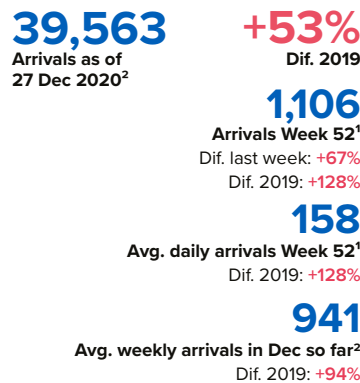

SPAIN Weekly snapshot - Week 52 (21 - 27 Dec 2020)

The charts below are based on figures from the Ministry of Interior and UNHCR estimates. All figures are provisional and subject to change

Refugees & migrants: sea and land arrivals in week 52¹

The boundaries and names shown and the designations used on this map do not imply official endorsement or acceptance by the United Nations

Total Sea and Land

Sea

Land (Ceuta & Melilla)

Sea and land arrivals during the last five weeks¹

Arrivals per month²

Most common nationalities, Jan - Sep 2020²

Demographic breakdown, Jan - Sep 2020²