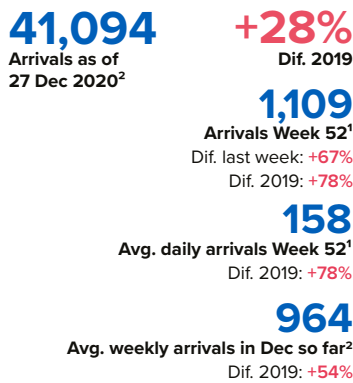

SPAIN Weekly snapshot - Week 52 (21 - 27 Dec 2020)

The charts below are based on figures from the Ministry of Interior and UNHCR estimates. All figures are provisional and subject to change

Refugees & migrants: sea and land arrivals in week 52¹

The boundaries and names shown and the designations used on this map do not imply official endorsement or acceptance by the United Nations

Total Sea and Land

Sea

Land (Ceuta & Melilla)

Sea and land arrivals during the last five weeks¹

Arrivals per month²

Most common nationalities, Jan - Sep 2020²

Demographic breakdown, Jan - Sep 2020²