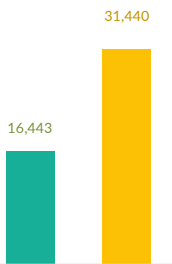

ITALY WEEKLY SNAPSHOT (27 DEC - 03 JAN 2021)

Sea arrivals*

Top 10 most common countries of origin

Daily sea arrivals last week (27 Dec - 03 Jan 2021)

Sea arrivals by gender and age, Jan - Nov 2020

Weekly sea arrivals last year

Asylum applications, Jan-Sep 2020 vs Jan-Sep 2019

Asylum applications by month, Applications are not necessarily lodged by new arrivals 2020 vs 2019

First-Instance RSD Decisions, Jan-Sep 2020

Total first-instance decisions (Jan-Sep 2020) **29,547**
 Total pending cases (Jan-Sep 2020) **53,115**