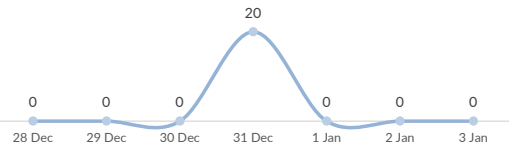

ITALY WEEKLY SNAPSHOT (27 DEC - 03 JAN 2021)

Sea arrivals*

Top 10 most common countries of origin

Daily sea arrivals last week (27 Dec - 03 Jan 2021)

Sea arrivals by gender and age, Jan - Nov 2020

Weekly sea arrivals last year

Asylum applications, Jan-Sep 2020 vs Jan-Sep 2019

Asylum applications by month, Applications are not necessarily lodged by new arrivals 2020 vs 2019

First-Instance RSD Decisions, Jan-Sep 2020

Total first-instance decisions (Jan-Sep 2020) **29,547**
 Total pending cases (Jan-Sep 2020) **53,115**