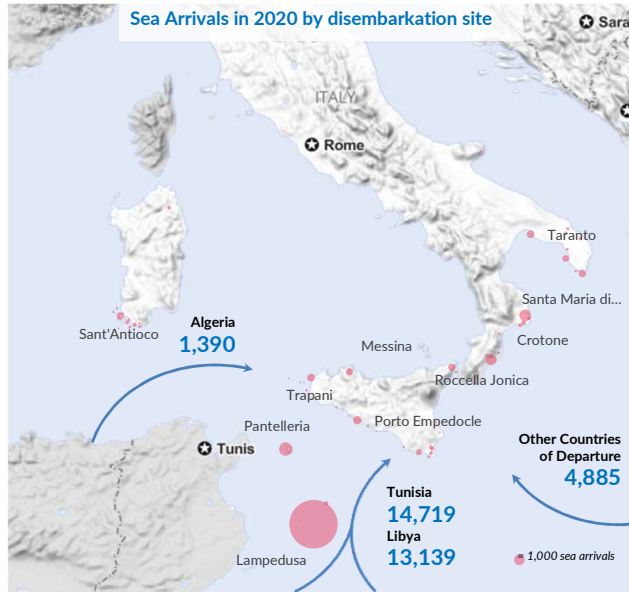

ITALY WEEKLY SNAPSHOT (27 DEC - 03 JAN 2021)

Sea arrivals*

Top 10 most common countries of origin

Daily sea arrivals last week (27 Dec - 03 Jan 2021)

Sea arrivals by gender and age, Jan - Nov 2020

Weekly sea arrivals last year

Asylum applications, Jan-Sep 2020 vs Jan-Sep 2019

Asylum applications by month, Applications are not necessarily lodged by new arrivals 2020 vs 2019

First-Instance RSD Decisions, Jan-Sep 2020

Total first-instance decisions (Jan-Sep 2020) **29,547**
 Total pending cases (Jan-Sep 2020) **53,115**