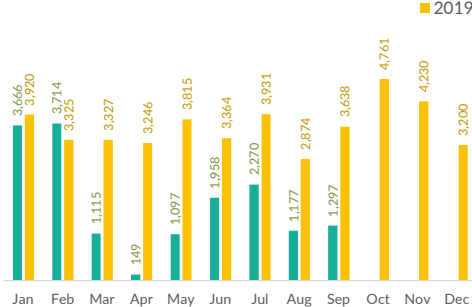

ITALY WEEKLY SNAPSHOT (27 DEC - 03 JAN 2021)

Sea arrivals*

Top 10 most common countries of origin

Daily sea arrivals last week (27 Dec - 03 Jan 2021)

Sea arrivals by gender and age, Jan - Nov 2020

Weekly sea arrivals last year

Asylum applications, Jan-Sep 2020 vs Jan-Sep 2019

Asylum applications by month, Applications are not necessarily lodged by new arrivals 2020 vs 2019

First-Instance RSD Decisions, Jan-Sep 2020

Total first-instance decisions (Jan-Sep 2020) **29,547**
 Total pending cases (Jan-Sep 2020) **53,115**