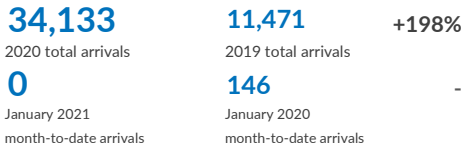

ITALY WEEKLY SNAPSHOT (27 DEC - 03 JAN 2021)

Sea arrivals*

Top 10 most common countries of origin

Daily sea arrivals last week (27 Dec - 03 Jan 2021)

Sea arrivals by gender and age, Jan - Nov 2020

Weekly sea arrivals last year

Asylum applications, Jan-Sep 2020 vs Jan-Sep 2019

Asylum applications by month, Applications are not necessarily lodged by new arrivals 2020 vs 2019

First-Instance RSD Decisions, Jan-Sep 2020

Total first-instance decisions (Jan-Sep 2020) **29,547**
 Total pending cases (Jan-Sep 2020) **53,115**