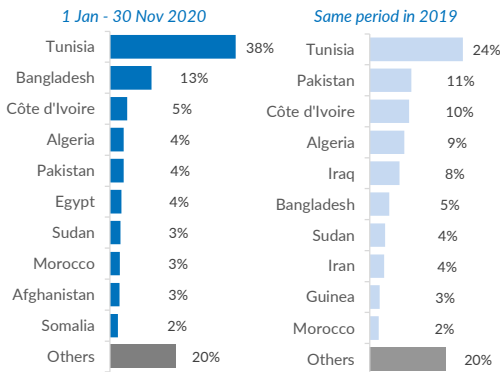

ITALY WEEKLY SNAPSHOT (27 DEC - 03 JAN 2021)

Sea arrivals*

Top 10 most common countries of origin

Daily sea arrivals last week (27 Dec - 03 Jan 2021)

Sea arrivals by gender and age, Jan - Nov 2020

Weekly sea arrivals last year

Asylum applications, Jan-Sep 2020 vs Jan-Sep 2019

Asylum applications by month, Applications are not necessarily lodged by new arrivals 2020 vs 2019

First-Instance RSD Decisions, Jan-Sep 2020

Total first-instance decisions (Jan-Sep 2020) **29,547**
 Total pending cases (Jan-Sep 2020) **53,115**