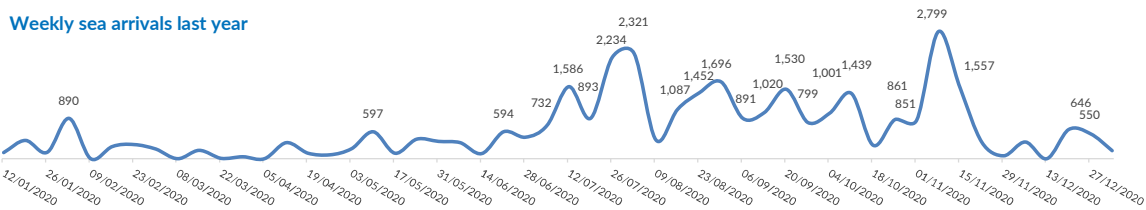

ITALY WEEKLY SNAPSHOT (27 DEC - 03 JAN 2021)

Sea arrivals*

Top 10 most common countries of origin

Daily sea arrivals last week (27 Dec - 03 Jan 2021)

Sea arrivals by gender and age, Jan - Nov 2020

Weekly sea arrivals last year

Asylum applications, Jan-Sep 2020 vs Jan-Sep 2019

Asylum applications by month, Applications are not necessarily lodged by new arrivals 2020 vs 2019

First-Instance RSD Decisions, Jan-Sep 2020

Total first-instance decisions (Jan-Sep 2020) **29,547**
 Total pending cases (Jan-Sep 2020) **53,115**