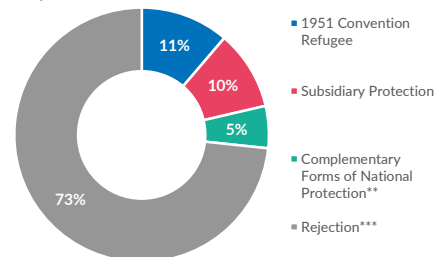

ITALY WEEKLY SNAPSHOT (27 DEC - 03 JAN 2021)

Sea arrivals*

Top 10 most common countries of origin

Daily sea arrivals last week (27 Dec - 03 Jan 2021)

Sea arrivals by gender and age, Jan - Nov 2020

Weekly sea arrivals last year

Asylum applications, Jan-Sep 2020 vs Jan-Sep 2019

Asylum applications by month, Applications are not necessarily lodged by new arrivals 2020 vs 2019

First-Instance RSD Decisions, Jan-Sep 2020

Total first-instance decisions (Jan-Sep 2020) **29,547**
 Total pending cases (Jan-Sep 2020) **53,115**