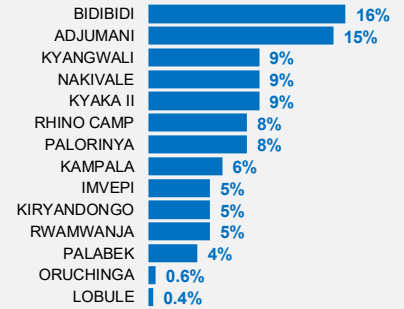

## Uganda Refugee Response

31 December 2020

Total refugees and asylum-seekers  
**1,446,378**

### Countries of origin

### Refugees per location

**LEGEND**

- △ Refugee settlement
- ★ Capital city
- District boundary

**Source countries of refugees**

- South Sudan
- DR Congo
- Somalia
- Burundi
- Rwanda
- Other nationalities