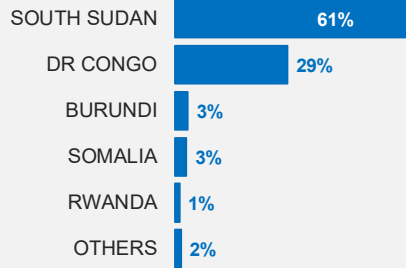

# Refugees and Asylum-Seekers in Uganda

## Uganda Refugee Response

31 December 2020

Total refugees and asylum-seekers  
**1,446,378**

### Refugees per location

**LEGEND**

- △ Refugee settlement
- ★ Capital city
- District boundary

**Source countries of refugees**

- South Sudan
- DR Congo
- Somalia
- Burundi
- Rwanda
- Other nationalities