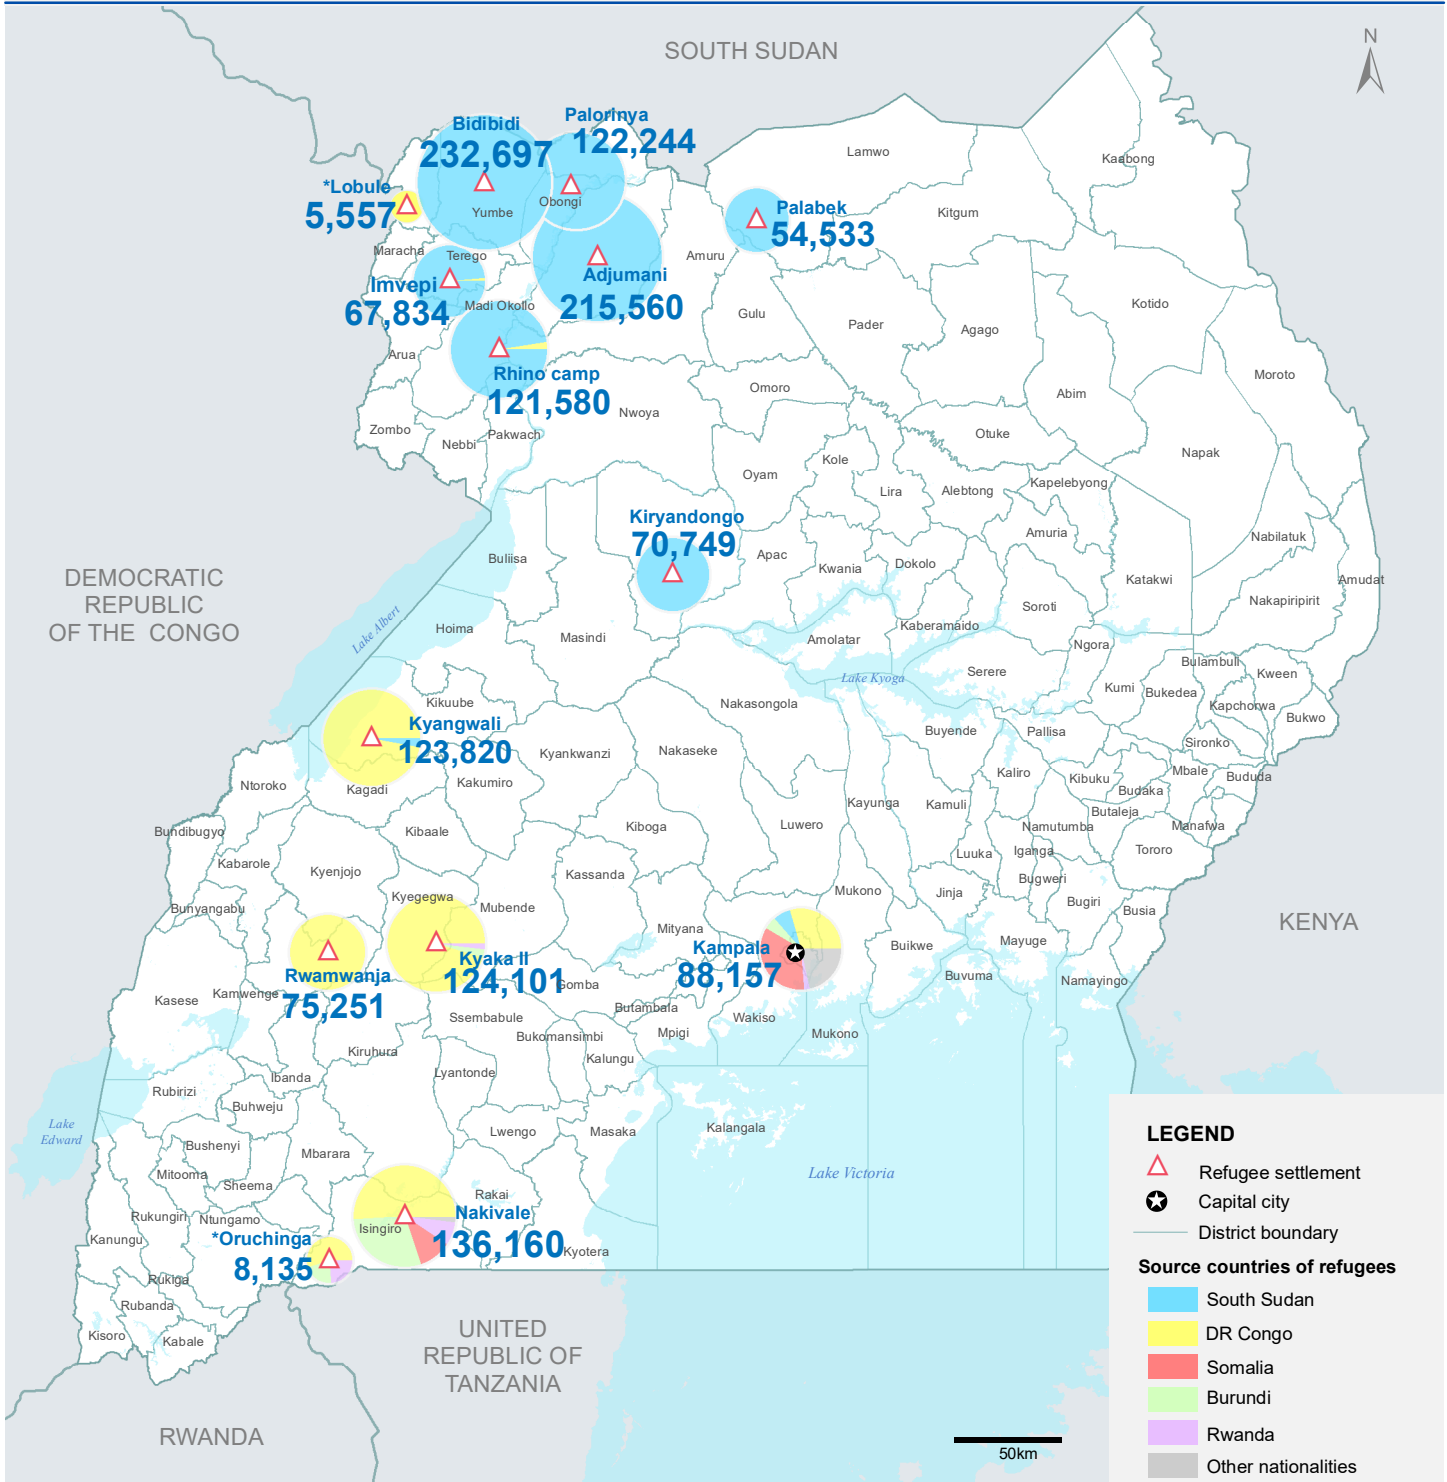

# Refugees and Asylum-Seekers in Uganda

## Uganda Refugee Response

31 December 2020

Total refugees and asylum-seekers  
**1,446,378**

### Countries of origin

### Refugees per location

**LEGEND**

- △ Refugee settlement
- ★ Capital city
- District boundary

**Source countries of refugees**

- South Sudan
- DR Congo
- Somalia
- Burundi
- Rwanda
- Other nationalities