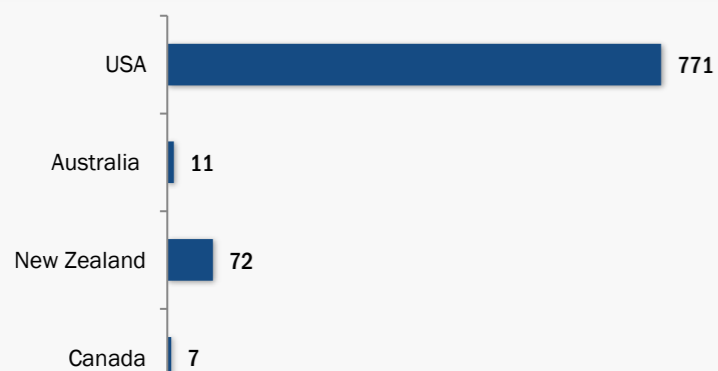

## Resettlement Figures 2005-2020

December

Total number of submissions **135,487**

Total number of departures **114,063**

## Resettlement Progress in 2020

December

Total number of submissions **135**

Total number of departures **861**

Total Verified Refugee Population\* **91,803**  
December 2020

\* Verification Exercise conducted from Jan-Apr 2015 and subsequent data changes to-date. Under reverification.

## Resettlement of Myanmar Refugees by location in 2020

## Main destinations in 2020