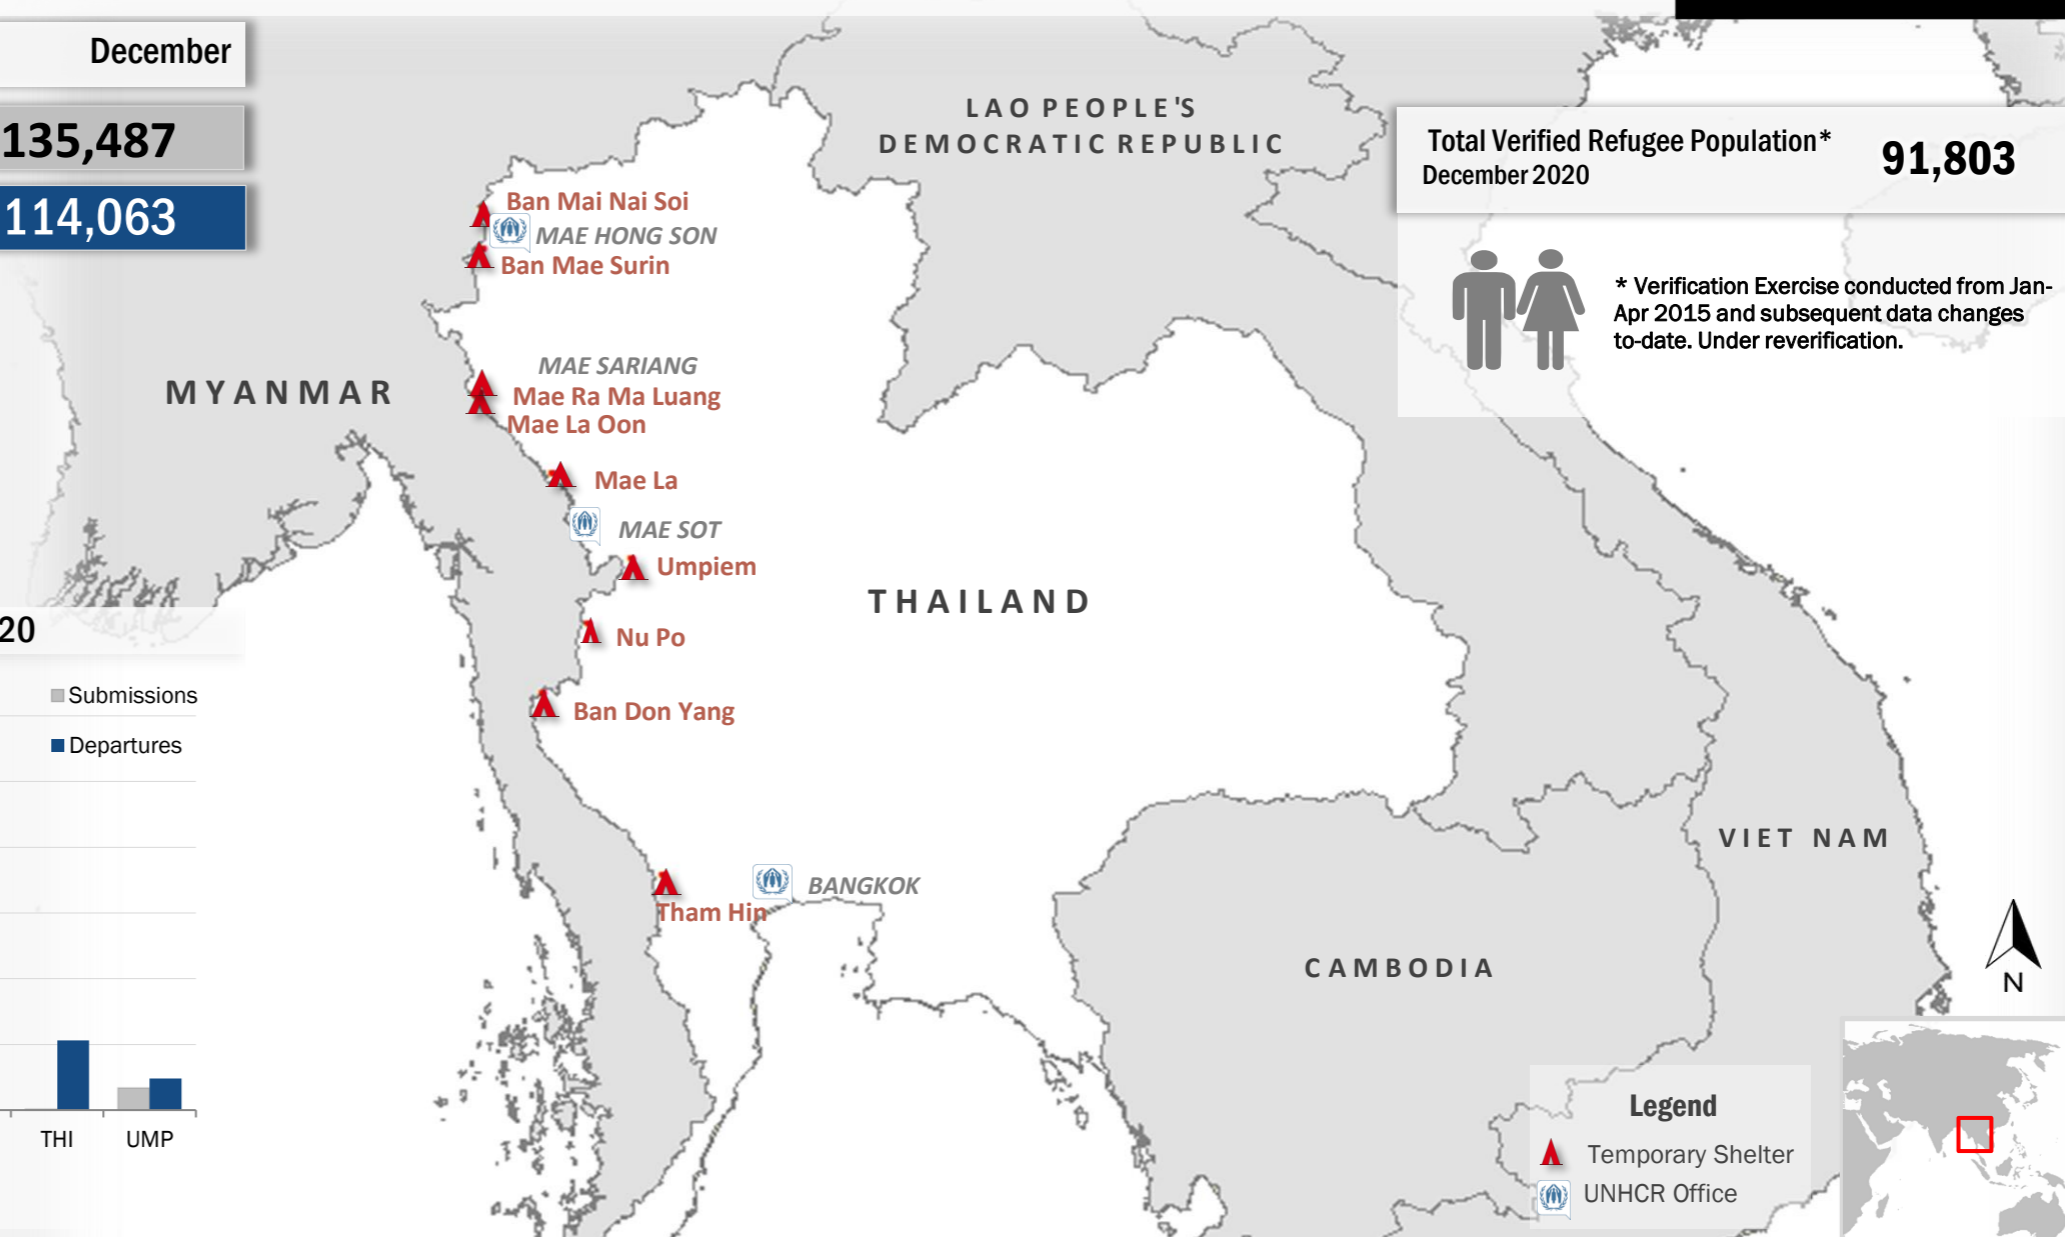

## Resettlement Progress in 2020

December

Total number of submissions **135**

Total number of departures **861**

Total Verified Refugee Population\* **91,803**  
December 2020

\* Verification Exercise conducted from Jan-Apr 2015 and subsequent data changes to-date. Under reverification.

## Resettlement of Myanmar Refugees by location in 2020

## Main destinations in 2020

## Resettlement overview from 2005 - 2020 (in thousands)

Source: UNHCR proGres database