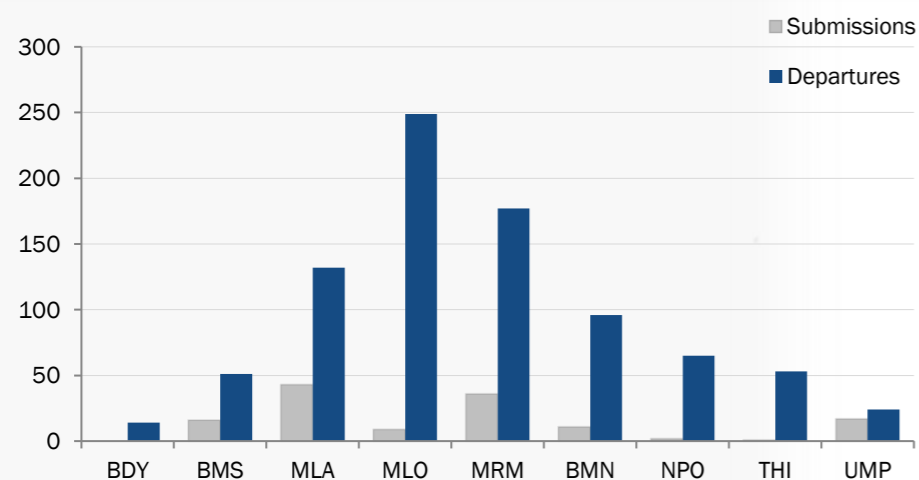

## Resettlement Figures 2005-2020

December

Total number of submissions **135,487**

Total number of departures **114,063**

## Resettlement Progress in 2020

December

Total number of submissions **135**

Total number of departures **861**

Total Verified Refugee Population\* **91,803**  
December 2020

\* Verification Exercise conducted from Jan-Apr 2015 and subsequent data changes to-date. Under reverification.

## Resettlement of Myanmar Refugees by location in 2020

## Main destinations in 2020