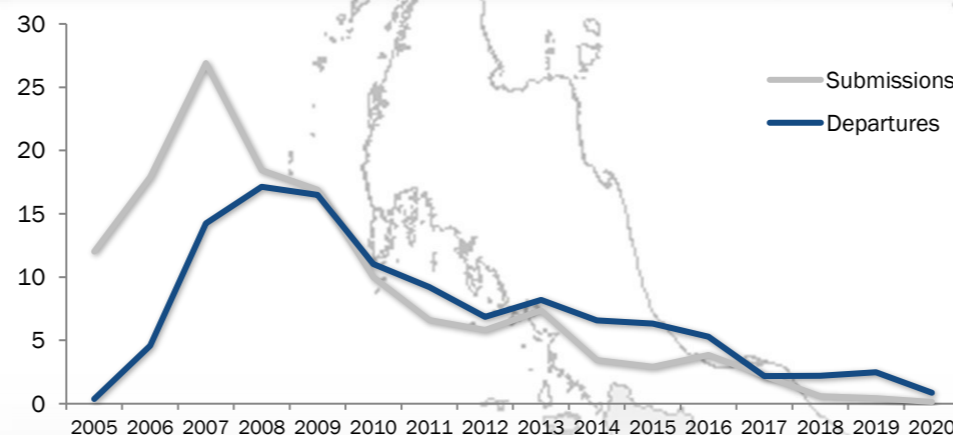

Resettlement overview from 2005 - 2020 (in thousands)

Source: UNHCR proGres database