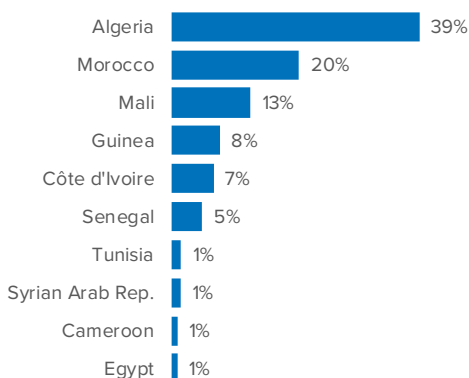

SPAIN Weekly snapshot - Week 2 (11 - 17 Jan 2021)

The charts below are based on figures from the Ministry of Interior and UNHCR estimates. All figures are provisional and subject to change

Refugees & migrants: sea and land arrivals in week 2¹

Sea and land arrivals during the last five weeks¹

Arrivals per month²

Most common nationalities, Jan - Sep 2020²

Demographic breakdown, Jan - Dec 2020²