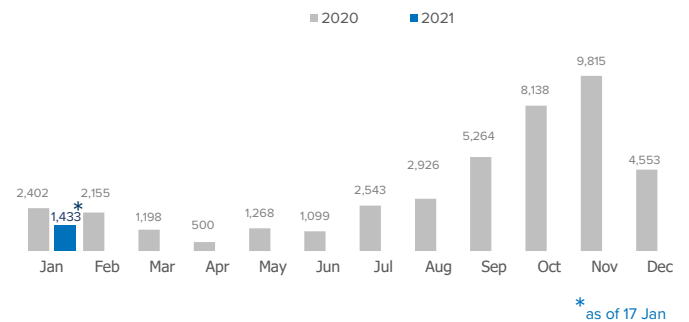

SPAIN Weekly snapshot - Week 2 (11 - 17 Jan 2021)

The charts below are based on figures from the Ministry of Interior and UNHCR estimates. All figures are provisional and subject to change

Refugees & migrants: sea and land arrivals in week 2¹

Sea and land arrivals during the last five weeks¹

Arrivals per month²

Most common nationalities, Jan - Sep 2020²

Demographic breakdown, Jan - Dec 2020²