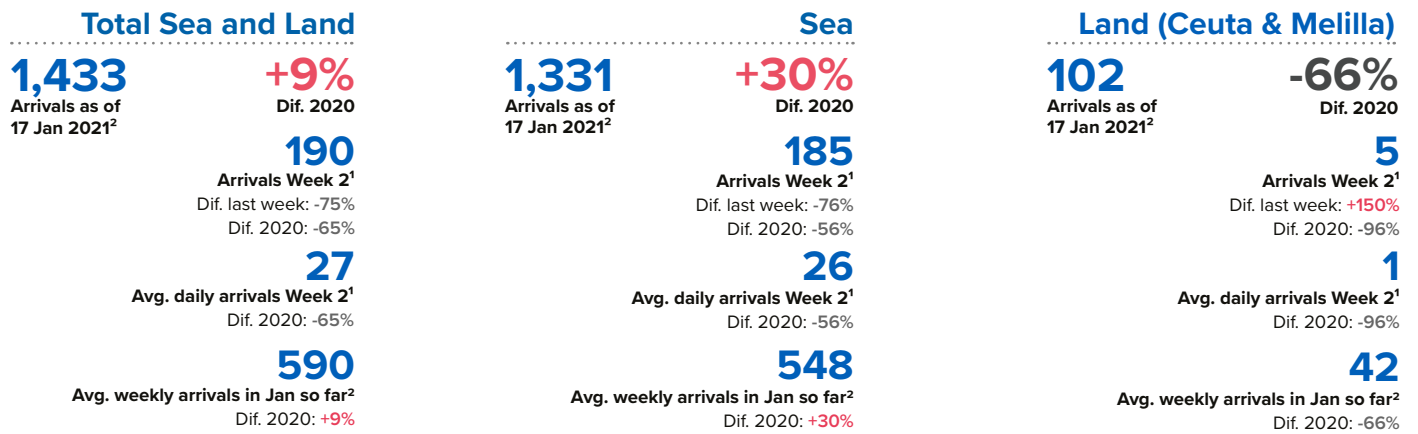

SPAIN Weekly snapshot - Week 2 (11 - 17 Jan 2021)

The charts below are based on figures from the Ministry of Interior and UNHCR estimates. All figures are provisional and subject to change

Refugees & migrants: sea and land arrivals in week 2¹

Sea and land arrivals during the last five weeks¹

Arrivals per month²

Most common nationalities, Jan - Sep 2020²

Demographic breakdown, Jan - Dec 2020²