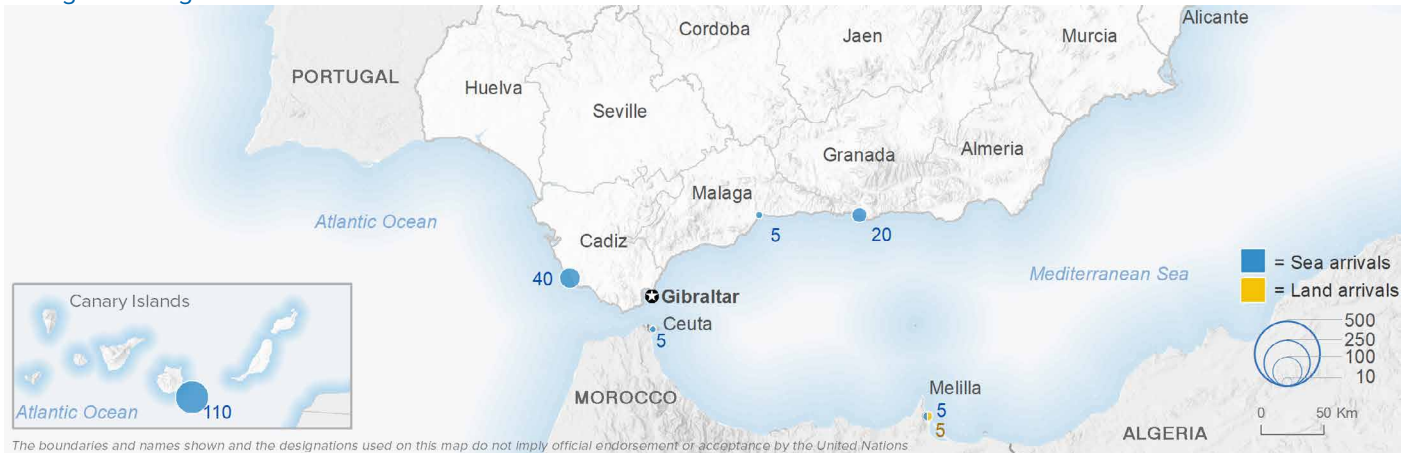

SPAIN Weekly snapshot - Week 2 (11 - 17 Jan 2021)

The charts below are based on figures from the Ministry of Interior and UNHCR estimates. All figures are provisional and subject to change

Refugees & migrants: sea and land arrivals in week 2¹

Sea and land arrivals during the last five weeks¹

Arrivals per month²

Most common nationalities, Jan - Sep 2020²

Demographic breakdown, Jan - Dec 2020²