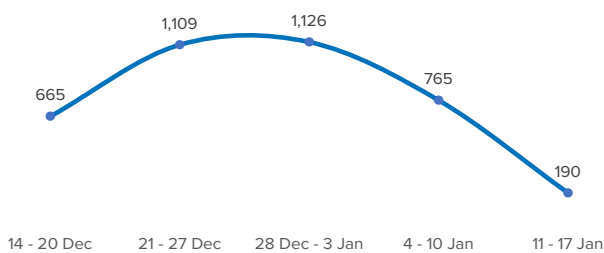

SPAIN Weekly snapshot - Week 2 (11 - 17 Jan 2021)

The charts below are based on figures from the Ministry of Interior and UNHCR estimates. All figures are provisional and subject to change

Refugees & migrants: sea and land arrivals in week 2¹

Sea and land arrivals during the last five weeks¹

Arrivals per month²

Most common nationalities, Jan - Sep 2020²

Demographic breakdown, Jan - Dec 2020²