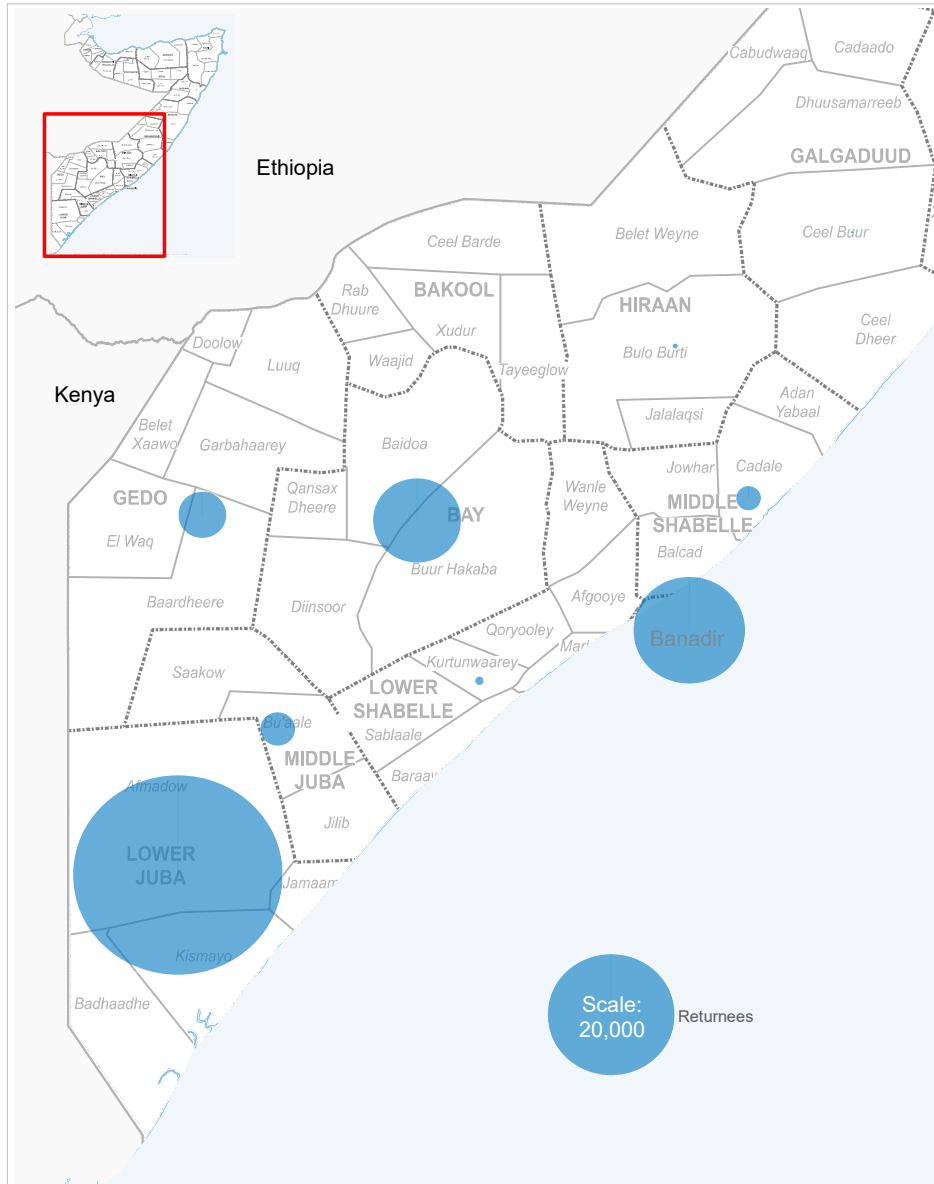

SOMALIA

Somali returnees from Kenya (31 December 2020)

85,171
refugee returnees (2014 - 2020)

During the month of December 2020, 190 new refugee returnees were recorded.

Age and gender composition

Women and children combined represent 80% of all returnees to date

Somali returnees by destination

Data on destinations for returnees from Kenya are generally based on the place of initial return. In the case of arrivals by road convoy in 2017, the final destination declared on arrival is used.

Region	Individuals	Percent
Lower Juba	54,475	64.0%
Banadir	15,557	18.3%
Bay	9,655	11.3%
Gedo	2,922	3.4%
Middle Juba	1,539	1.8%
Middle Shabelle	798	0.9%
Lower Shabelle	104	0.1%
Hiraan	42	0.0%
Woq. Galbeed	18	0.0%
Nugaal	13	0.0%
Bari	12	0.0%
Other	36	0.0%
TOTAL	85,171	100%

Returnees from Kenya by month

UNHCR is grateful for the generous contributions of donors who have directly contributed to the UNHCR Somalia operation in 2020