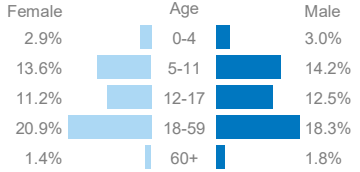

SOMALIA

Somali returnees from Kenya (31 December 2020)

85,171
refugee returnees (2014 - 2020)

During the month of December 2020, 190 new refugee returnees were recorded.

Age and gender composition

Women and children combined represent 80% of all returnees to date

Somali returnees by destination

Data on destinations for returnees from Kenya are generally based on the place of initial return. In the case of arrivals by road convoy in 2017, the final destination declared on arrival is used.