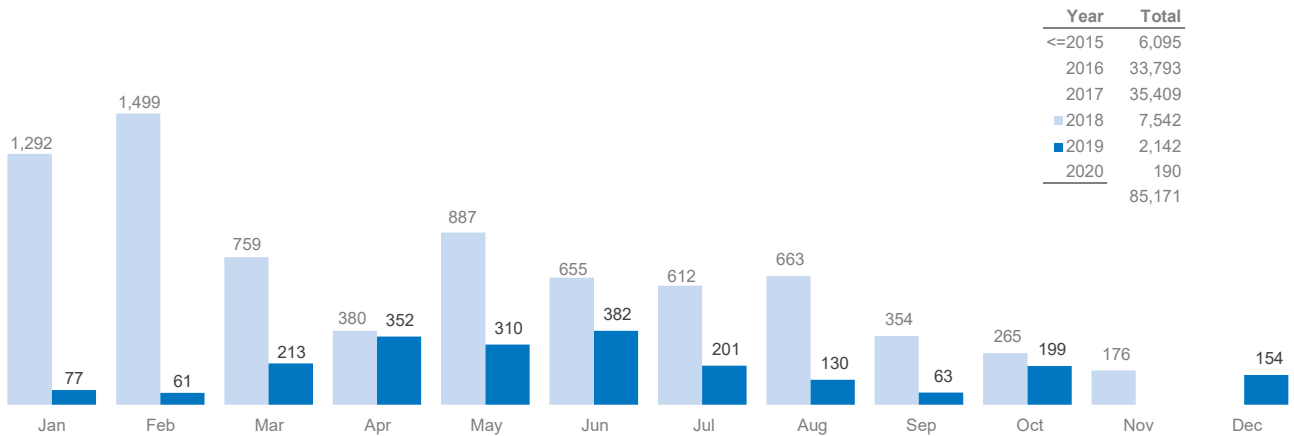

Returnees from Kenya by month