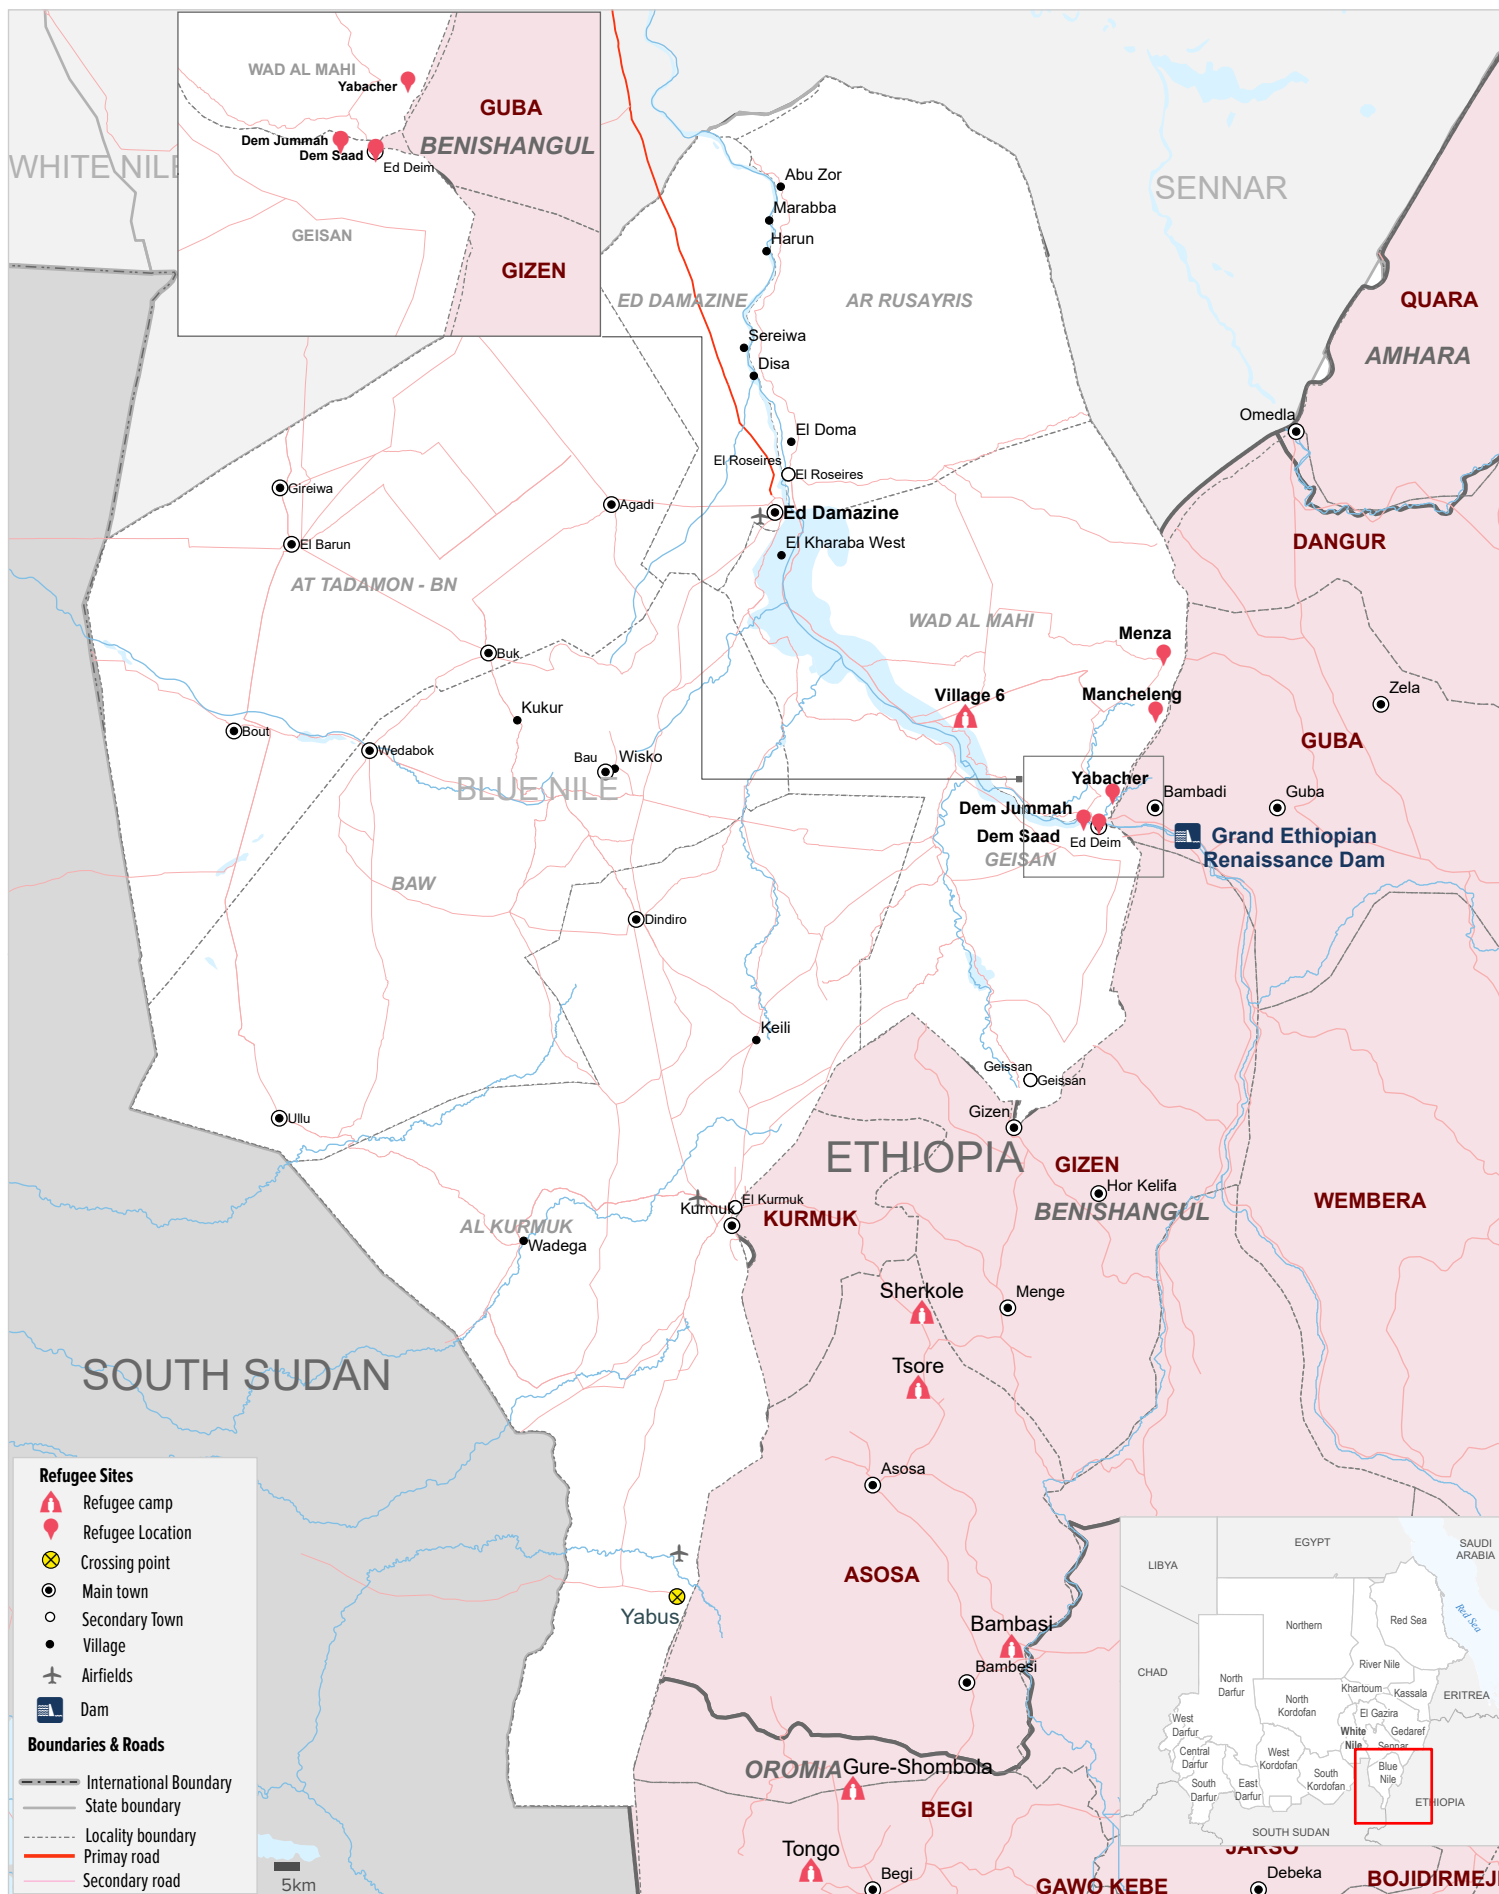

# SUDAN: Blue Nile State

## UNHCR presence and refugee locations

As of 08 Feb 2021

The boundaries and names shown and the designations used on this map do not imply official endorsement or acceptance by the United Nations. Final boundary between the Republic of Sudan and the Republic of South Sudan has not yet been determined. \*\* Final status of the Abyei area is not yet determined.