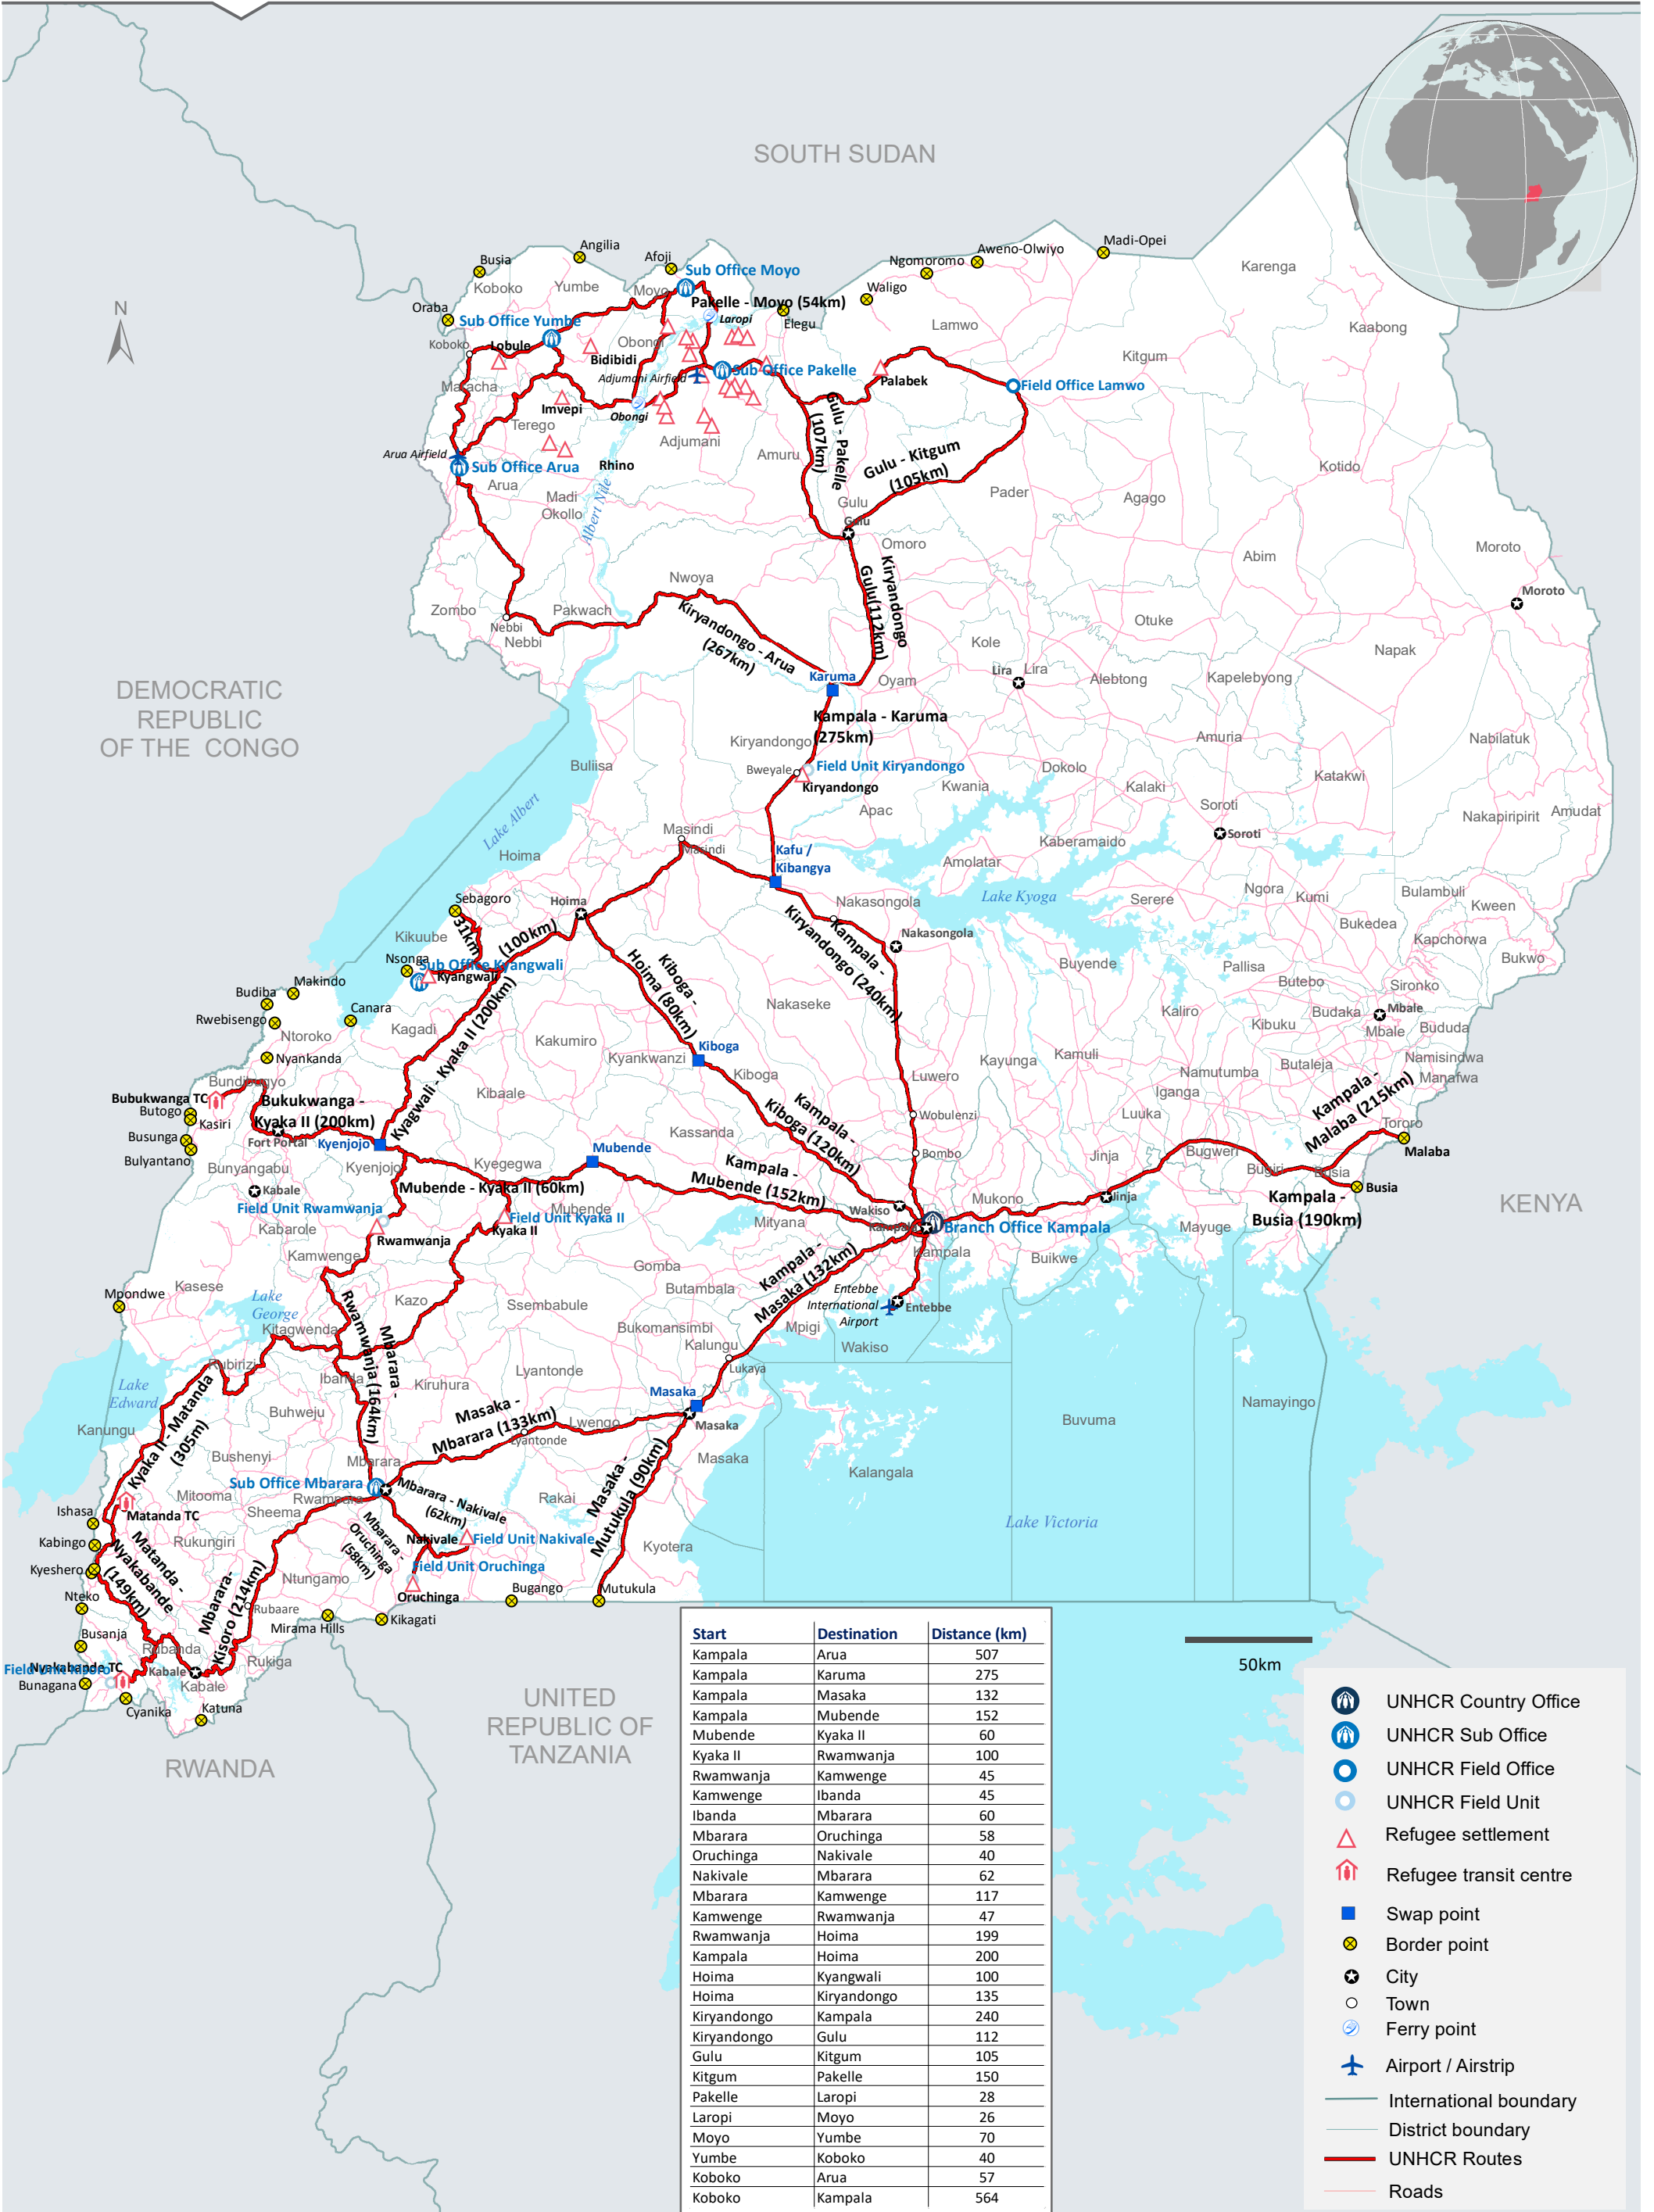

Uganda

UNHCR Logistics (Road routes)

as of 25 Mar 2021

Start	Destination	Distance (km)
Kampala	Arua	507
Kampala	Karuma	275
Kampala	Masaka	132
Kampala	Mubende	152
Mubende	Kyaka II	60
Kyaka II	Rwamwanja	100
Rwamwanja	Kamwenge	45
Kamwenge	Ibanda	45
Ibanda	Mbarara	60
Mbarara	Oruchinga	58
Oruchinga	Nakivale	40
Nakivale	Mbarara	62
Mbarara	Kamwenge	117
Kamwenge	Rwamwanja	47
Rwamwanja	Hoima	199
Kampala	Hoima	200
Hoima	Kyangwali	100
Hoima	Kiryandongo	135
Kiryandongo	Kampala	240
Kiryandongo	Gulu	112
Gulu	Kitgum	105
Kitgum	Pakelle	150
Pakelle	Laropi	28
Laropi	Moyo	26
Moyo	Yumbe	70
Yumbe	Koboko	40
Koboko	Arua	57
Koboko	Kampala	564

- UNHCR Country Office
- UNHCR Sub Office
- UNHCR Field Office
- UNHCR Field Unit
- Refugee settlement
- Refugee transit centre
- Swap point
- Border point
- City
- Town
- Ferry point
- Airport / Airstrip
- International boundary
- District boundary
- UNHCR Routes
- Roads

The boundaries and names shown and the designations used on this map do not imply official endorsement or acceptance by the United Nations.