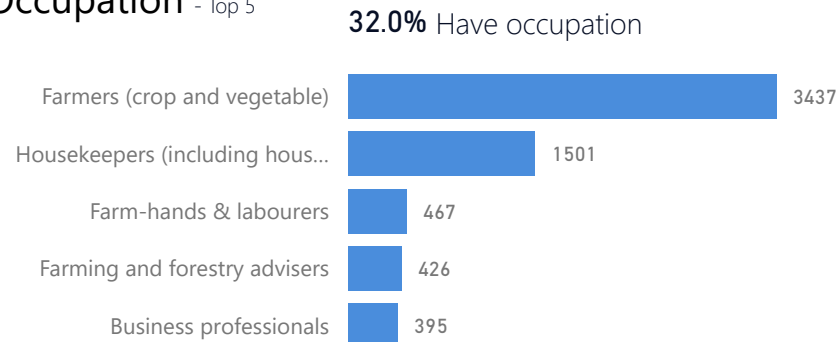

Uganda - Refugee Statistics February 2021 - Imvepi

Total Population

68,463

Total Refugees

68,427

Total Households

19,920

Total Asylum-Seekers

36

Zones - Top 10

Level3	HHs	Individuals
Zone I	9,083	30,179
Zone li	7,416	26,833
Zone lii	2,959	10,400
Zone Iv	389	920
Zone A	1	1
Zone V	1	1

Age & Gender Breakdown

Specific Needs - Top 7

New Registration by Month

Country of Origin	Total
South Sudan	67,498
Democratic Republic of the Congo	938
Sudan	23
Central African Republic	1
Chad	1
Senegal	1
United Republic of Tanzania	1

Occupation - Top 5

Assistance Status