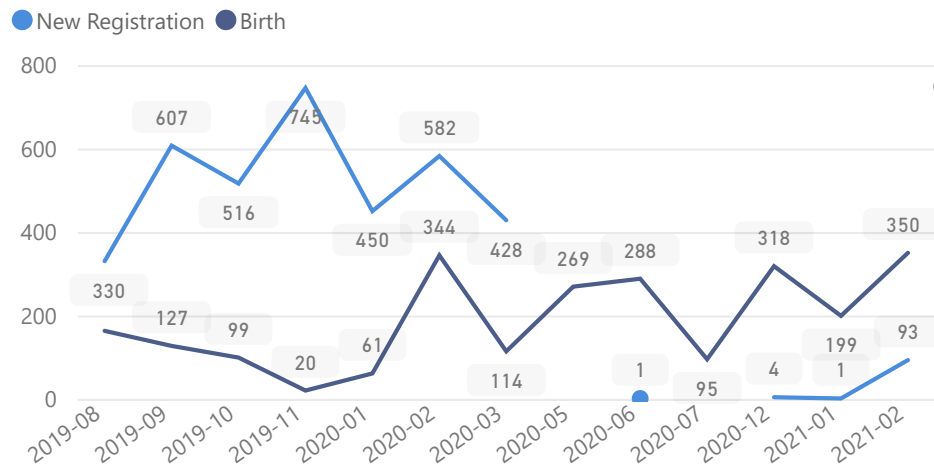

Uganda - Refugee Statistics February 2021 - Imvepi

Total Population

68,463

Total Refugees

68,427

Total Households

19,920

Total Asylum-Seekers

36

Zones - Top 10

Level3	HHs	Individuals
Zone I	9,083	30,179
Zone li	7,416	26,833
Zone lii	2,959	10,400
Zone Iv	389	920
Zone A	1	1
Zone V	1	1

Age & Gender Breakdown

Specific Needs - Top 7

New Registration by Month

Country of Origin	Total
South Sudan	67,498
Democratic Republic of the Congo	938
Sudan	23
Central African Republic	1
Chad	1
Senegal	1
United Republic of Tanzania	1

Occupation - Top 5

Assistance Status