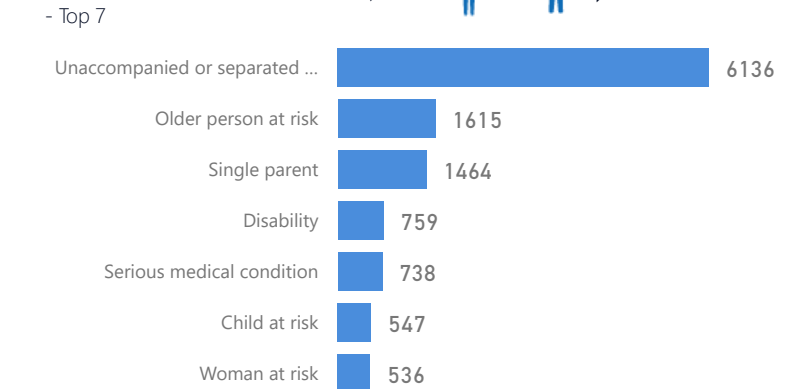

Uganda - Refugee Statistics February 2021 - Imvepi

Total Population

68,463

Total Refugees

68,427

Total Households

19,920

Total Asylum-Seekers

36

Zones - Top 10

Level3	HHs	Individuals
Zone I	9,083	30,179
Zone li	7,416	26,833
Zone lii	2,959	10,400
Zone Iv	389	920
Zone A	1	1
Zone V	1	1

Age & Gender Breakdown

Specific Needs - Top 7

New Registration by Month

Country of Origin	Total
South Sudan	67,498
Democratic Republic of the Congo	938
Sudan	23
Central African Republic	1
Chad	1
Senegal	1
United Republic of Tanzania	1

Occupation - Top 5

Assistance Status