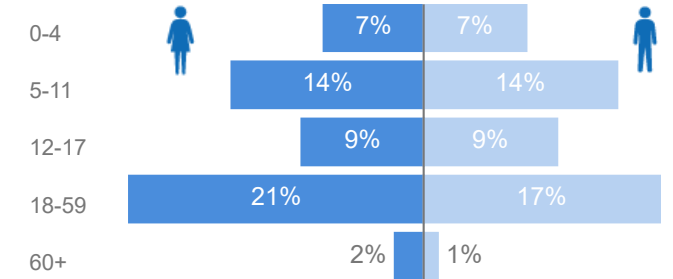

Uganda - Refugee Statistics February 2021 - Imvepi

Total Population

68,463

Total Refugees

68,427

Total Households

19,920

Total Asylum-Seekers

36

Zones - Top 10

Level3	HHs	Individuals
Zone I	9,083	30,179
Zone li	7,416	26,833
Zone lii	2,959	10,400
Zone Iv	389	920
Zone A	1	1
Zone V	1	1

Age & Gender Breakdown

Specific Needs - Top 7

New Registration by Month