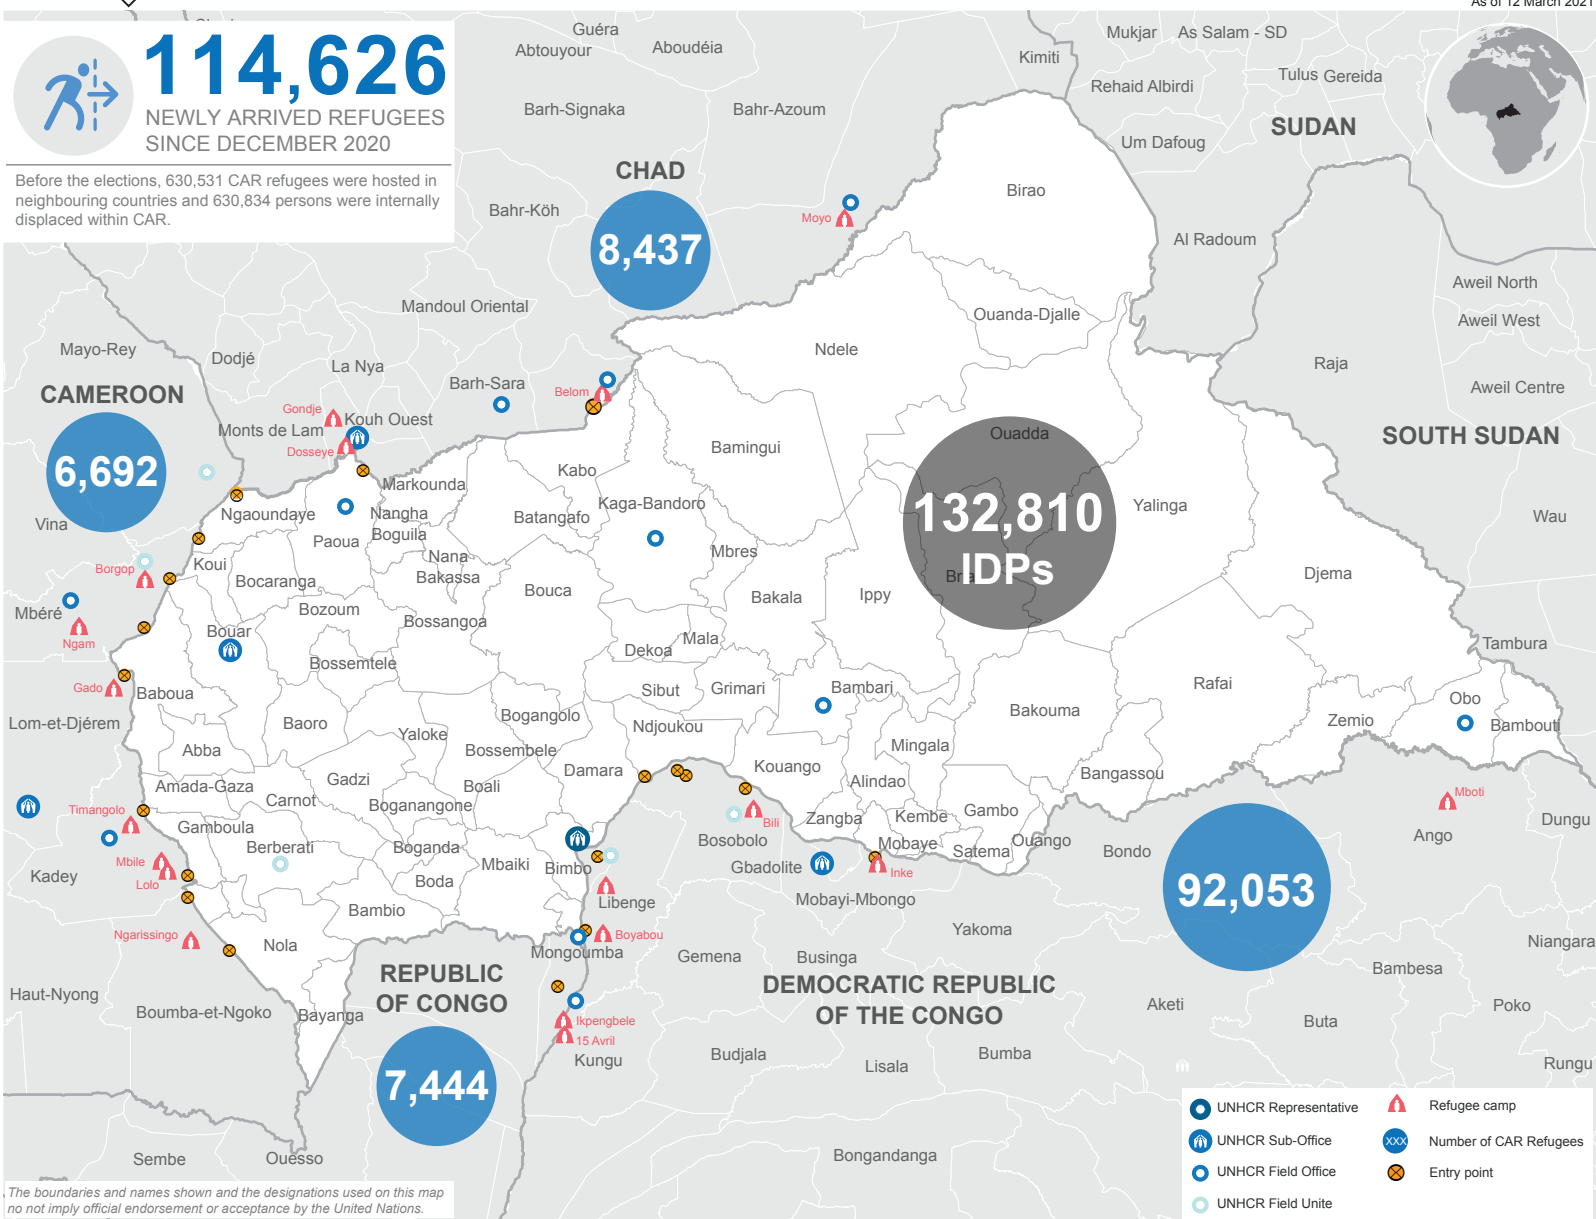

114,626

NEWLY ARRIVED REFUGEES
SINCE DECEMBER 2020

Before the elections, 630,531 CAR refugees were hosted in neighbouring countries and 630,834 persons were internally displaced within CAR.

The boundaries and names shown and the designations used on this map do not imply official endorsement or acceptance by the United Nations.