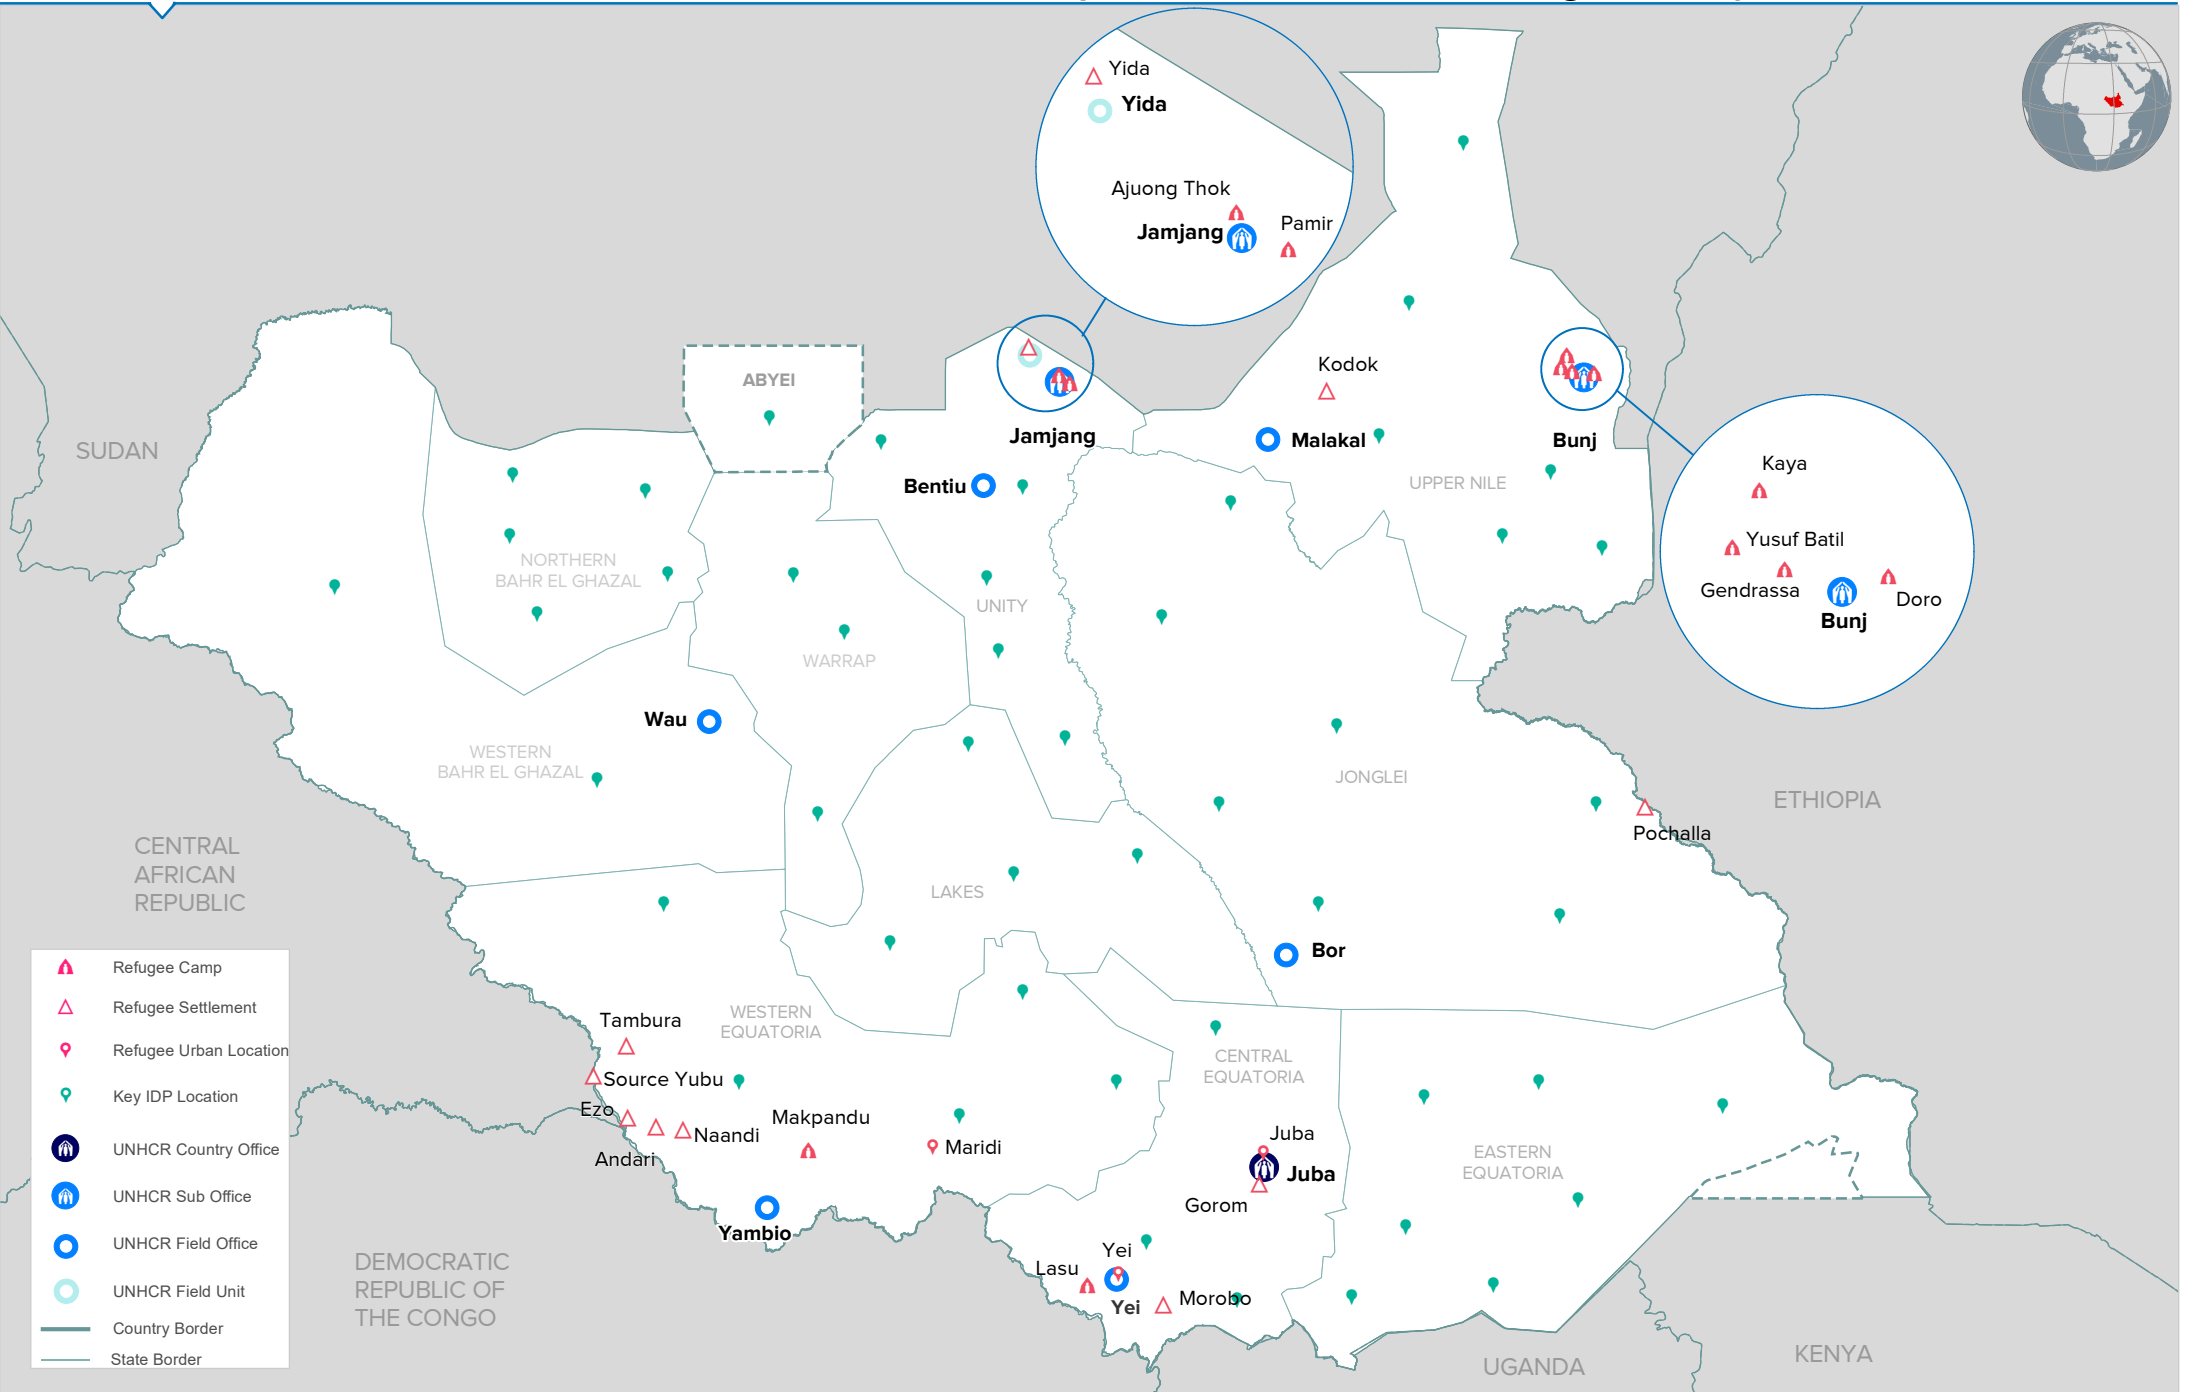

UNHCR Operational Presence, Refugee & Key IDP Locations in 2021

-  Refugee Camp
-  Refugee Settlement
-  Refugee Urban Location
-  Key IDP Location
-  UNHCR Country Office
-  UNHCR Sub Office
-  UNHCR Field Office
-  UNHCR Field Unit
-  Country Border
-  State Border