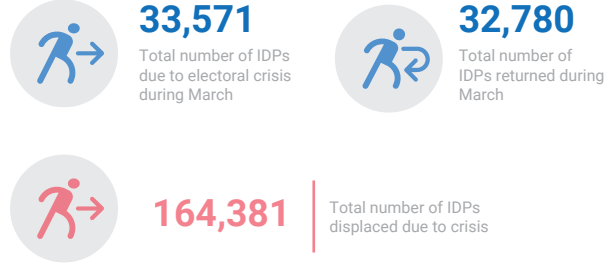

KEY FIGURES

NEWLY DISPLACED PERSONS BY ZONE

Prefecture	Sous-prefecture	# IDPs
Nana-Mambéré	Bouar	11,000
Ouham	Nangha-Boguila	6,000
Ouham-Pendé	Bozoum	2,867
Ouaka	Ippy	2,433
Others*	Others*	11,271
Total		33,571

DISPLACEMENT BY TYPE OF RESIDENCE

MONTHLY TREND

* Ouaka (Bambari: 1,471, Kouango: 2,000), Ouham (Kabo: 1,959, Batangafo: 56, Bouca: 47), Mbomou (Bangassou: 1,025, Rafai: 28), Vakaga (Biraou: 840), Haute-Kotto (Bria: 791), Ouham Pendé (Paoua: 432), Bamingui-Bangoran (Ndele: 16), Basse-Kotto (Alindao: 2,600) and Haut-Mbomou (Obo: 6)