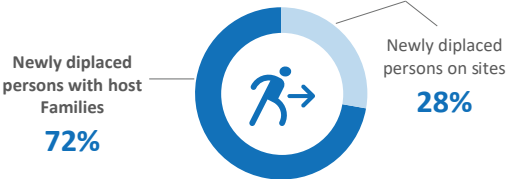

KEY FIGURES

NEWLY DISPLACED PERSONS BY ZONE

Prefecture	Sous-prefecture	# IDPs
Nana-Mambéré	Bouar	11,000
Ouham	Nangha-Boguila	6,000
Ouham-Pendé	Bozoum	2,867
Ouaka	Ippy	2,433
Others*	Others*	11,271
Total		33,571

DISPLACEMENT BY TYPE OF RESIDENCE

MONTHLY TREND

* Ouaka (Bambari: 1,471, Kouango: 2,000), Ouham (Kabo: 1,959, Batangafo: 56, Bouca: 47), Mbomou (Bangassou: 1,025, Rafai: 28), Vakaga (Biraou: 840), Haute-Kotto (Bria: 791), Ouham Pendé (Paoua: 432), Bamingui-Bangoran (Ndele: 16), Basse-Kotto (Alindao: 2,600) and Haut-Mbomou (Obo: 6)