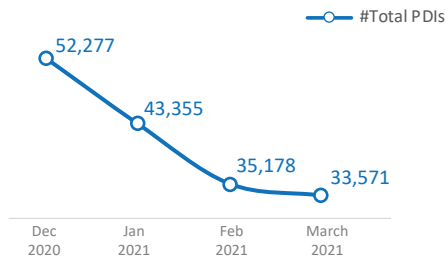

MONTHLY TREND

* Ouaka (Bambari: 1,471, Kouango: 2,000), Ouham (Kabo: 1,959, Batangafo: 56, Bouca: 47), Mbomou (Bangassou: 1,025, Rafai: 28), Vakaga (Biraou: 840), Haute-Kotto (Bria: 791), Ouham Pendé (Paoua: 432), Bamingui-Bangoran (Ndele: 16), Basse-Kotto (Alindao: 2,600) and Haut-Mbomou (Obo: 6)