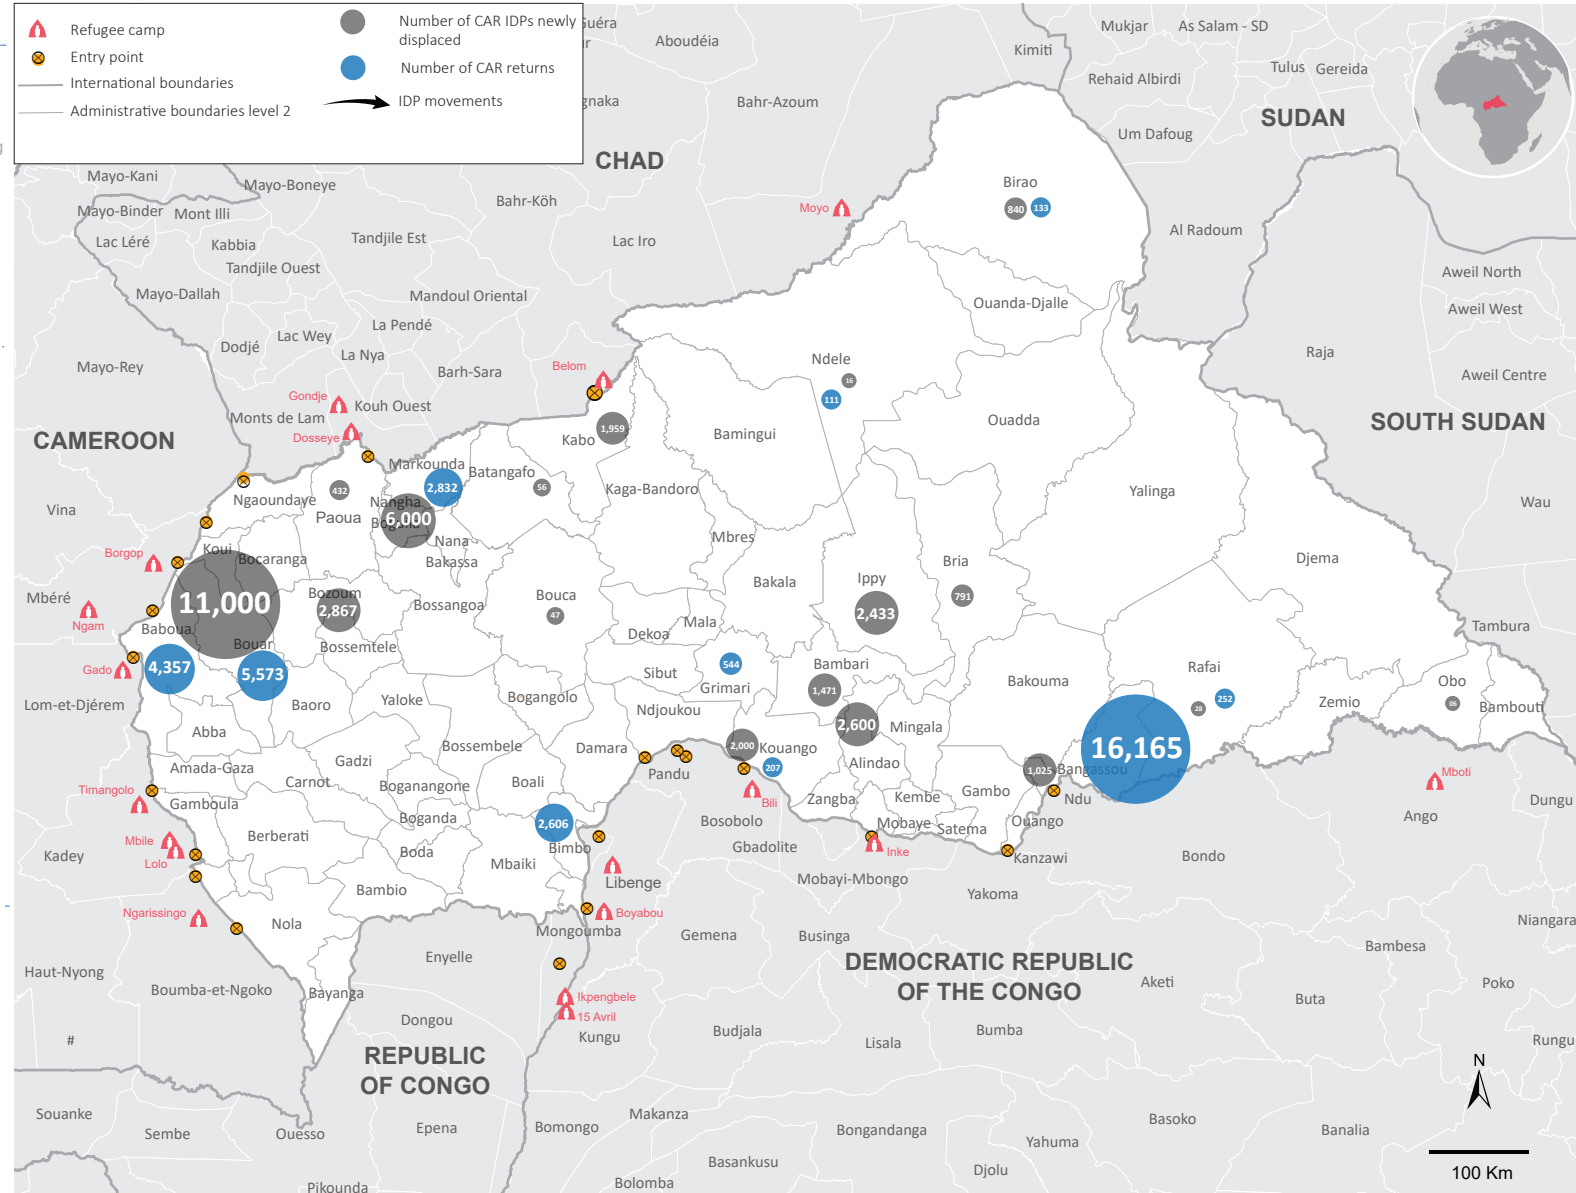

KEY FIGURES

NEWLY DISPLACED PERSONS BY ZONE

Prefecture	Sous-prefecture	# IDPs
Nana-Mambéré	Bouar	11,000
Ouham	Nangha-Boguila	6,000
Ouham-Pendé	Bozoum	2,867
Ouaka	Ippy	2,433
Others*	Others*	11,271
Total		33,571

DISPLACEMENT BY TYPE OF RESIDENCE

MONTHLY TREND

* Ouaka (Bambari: 1,471, Kouango: 2,000), Ouham (Kabo: 1,959, Batangafo: 56, Bouca: 47), Mbomou (Bangassou: 1,025, Rafai: 28), Vakaga (Biraou: 840), Haute-Kotto (Bria: 791), Ouham Pendé (Paoua: 432), Bamingui-Bangoran (Ndele: 16), Basse-Kotto (Alindao: 2,600) and Haut-Mbomou (Obo: 6)