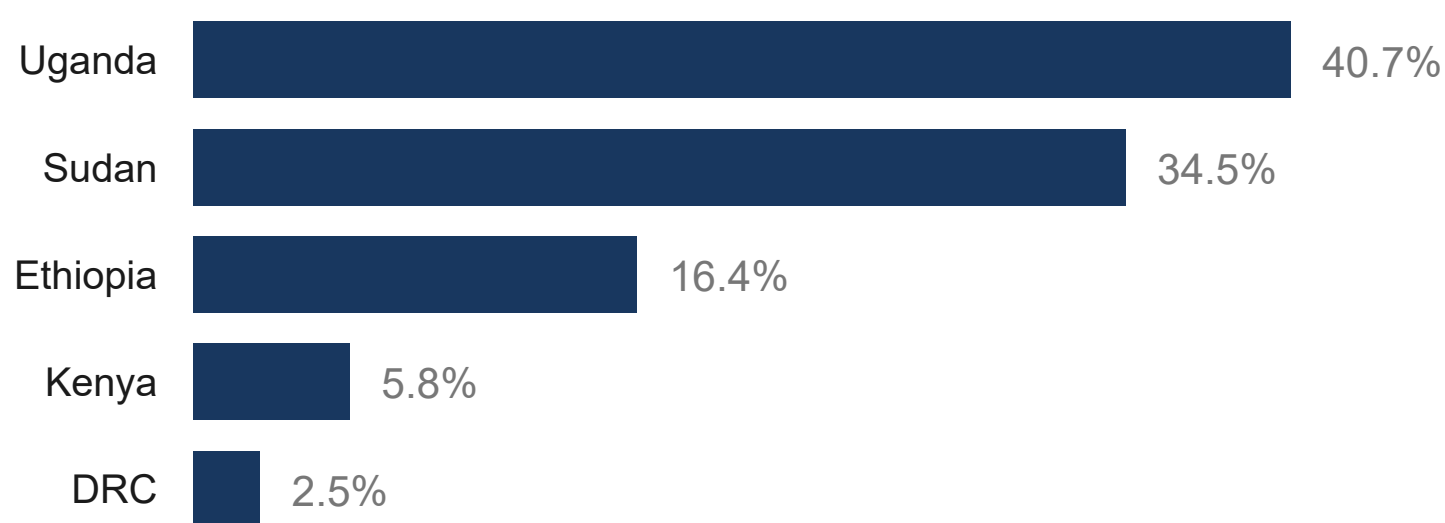

BY COUNTRY OF ASYLUM