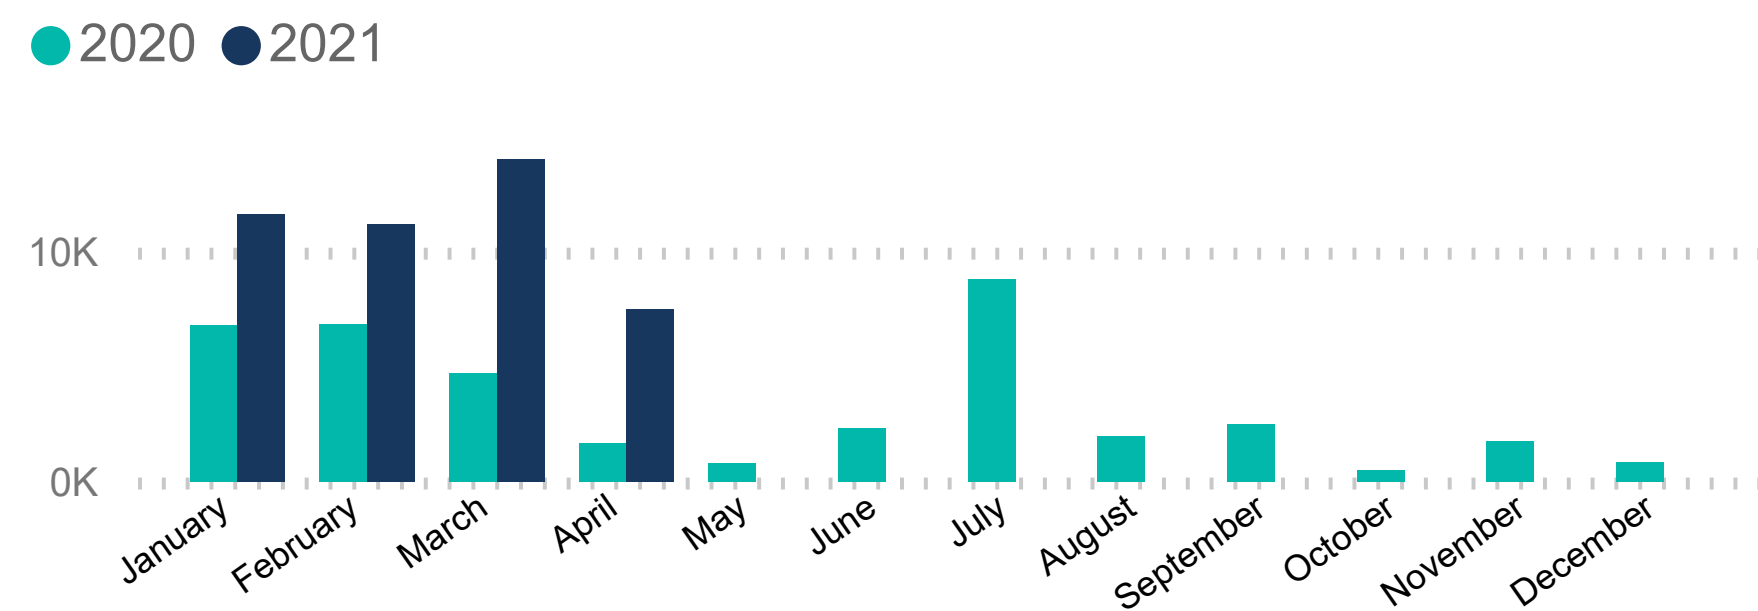

### KEY FIGURES

**2,240,282**  
SOUTH SUDANESE REFUGEES

This figure excludes 1816 refugees and asylum seekers in the Central African Republic.

### 2021 REGIONAL RRRP FUNDING

**USD 1.2 B**  
REQUESTED  
**USD 113.7 M**  
RECEIVED

BY 100 RRP PARTNERS IN 2021 FOR THE SOUTH SUDAN SITUATION

### BY COUNTRY OF ASYLUM

### NEW ARRIVALS BY MONTH

**2021 arrivals (1 Jan - 30 Apr): 44,354**

Based on field reports, UNHCR and Government registration

\*The decrease in the number of South Sudanese refugees is due to inactivation of refugees absent during the verification exercise in Ituri Province.