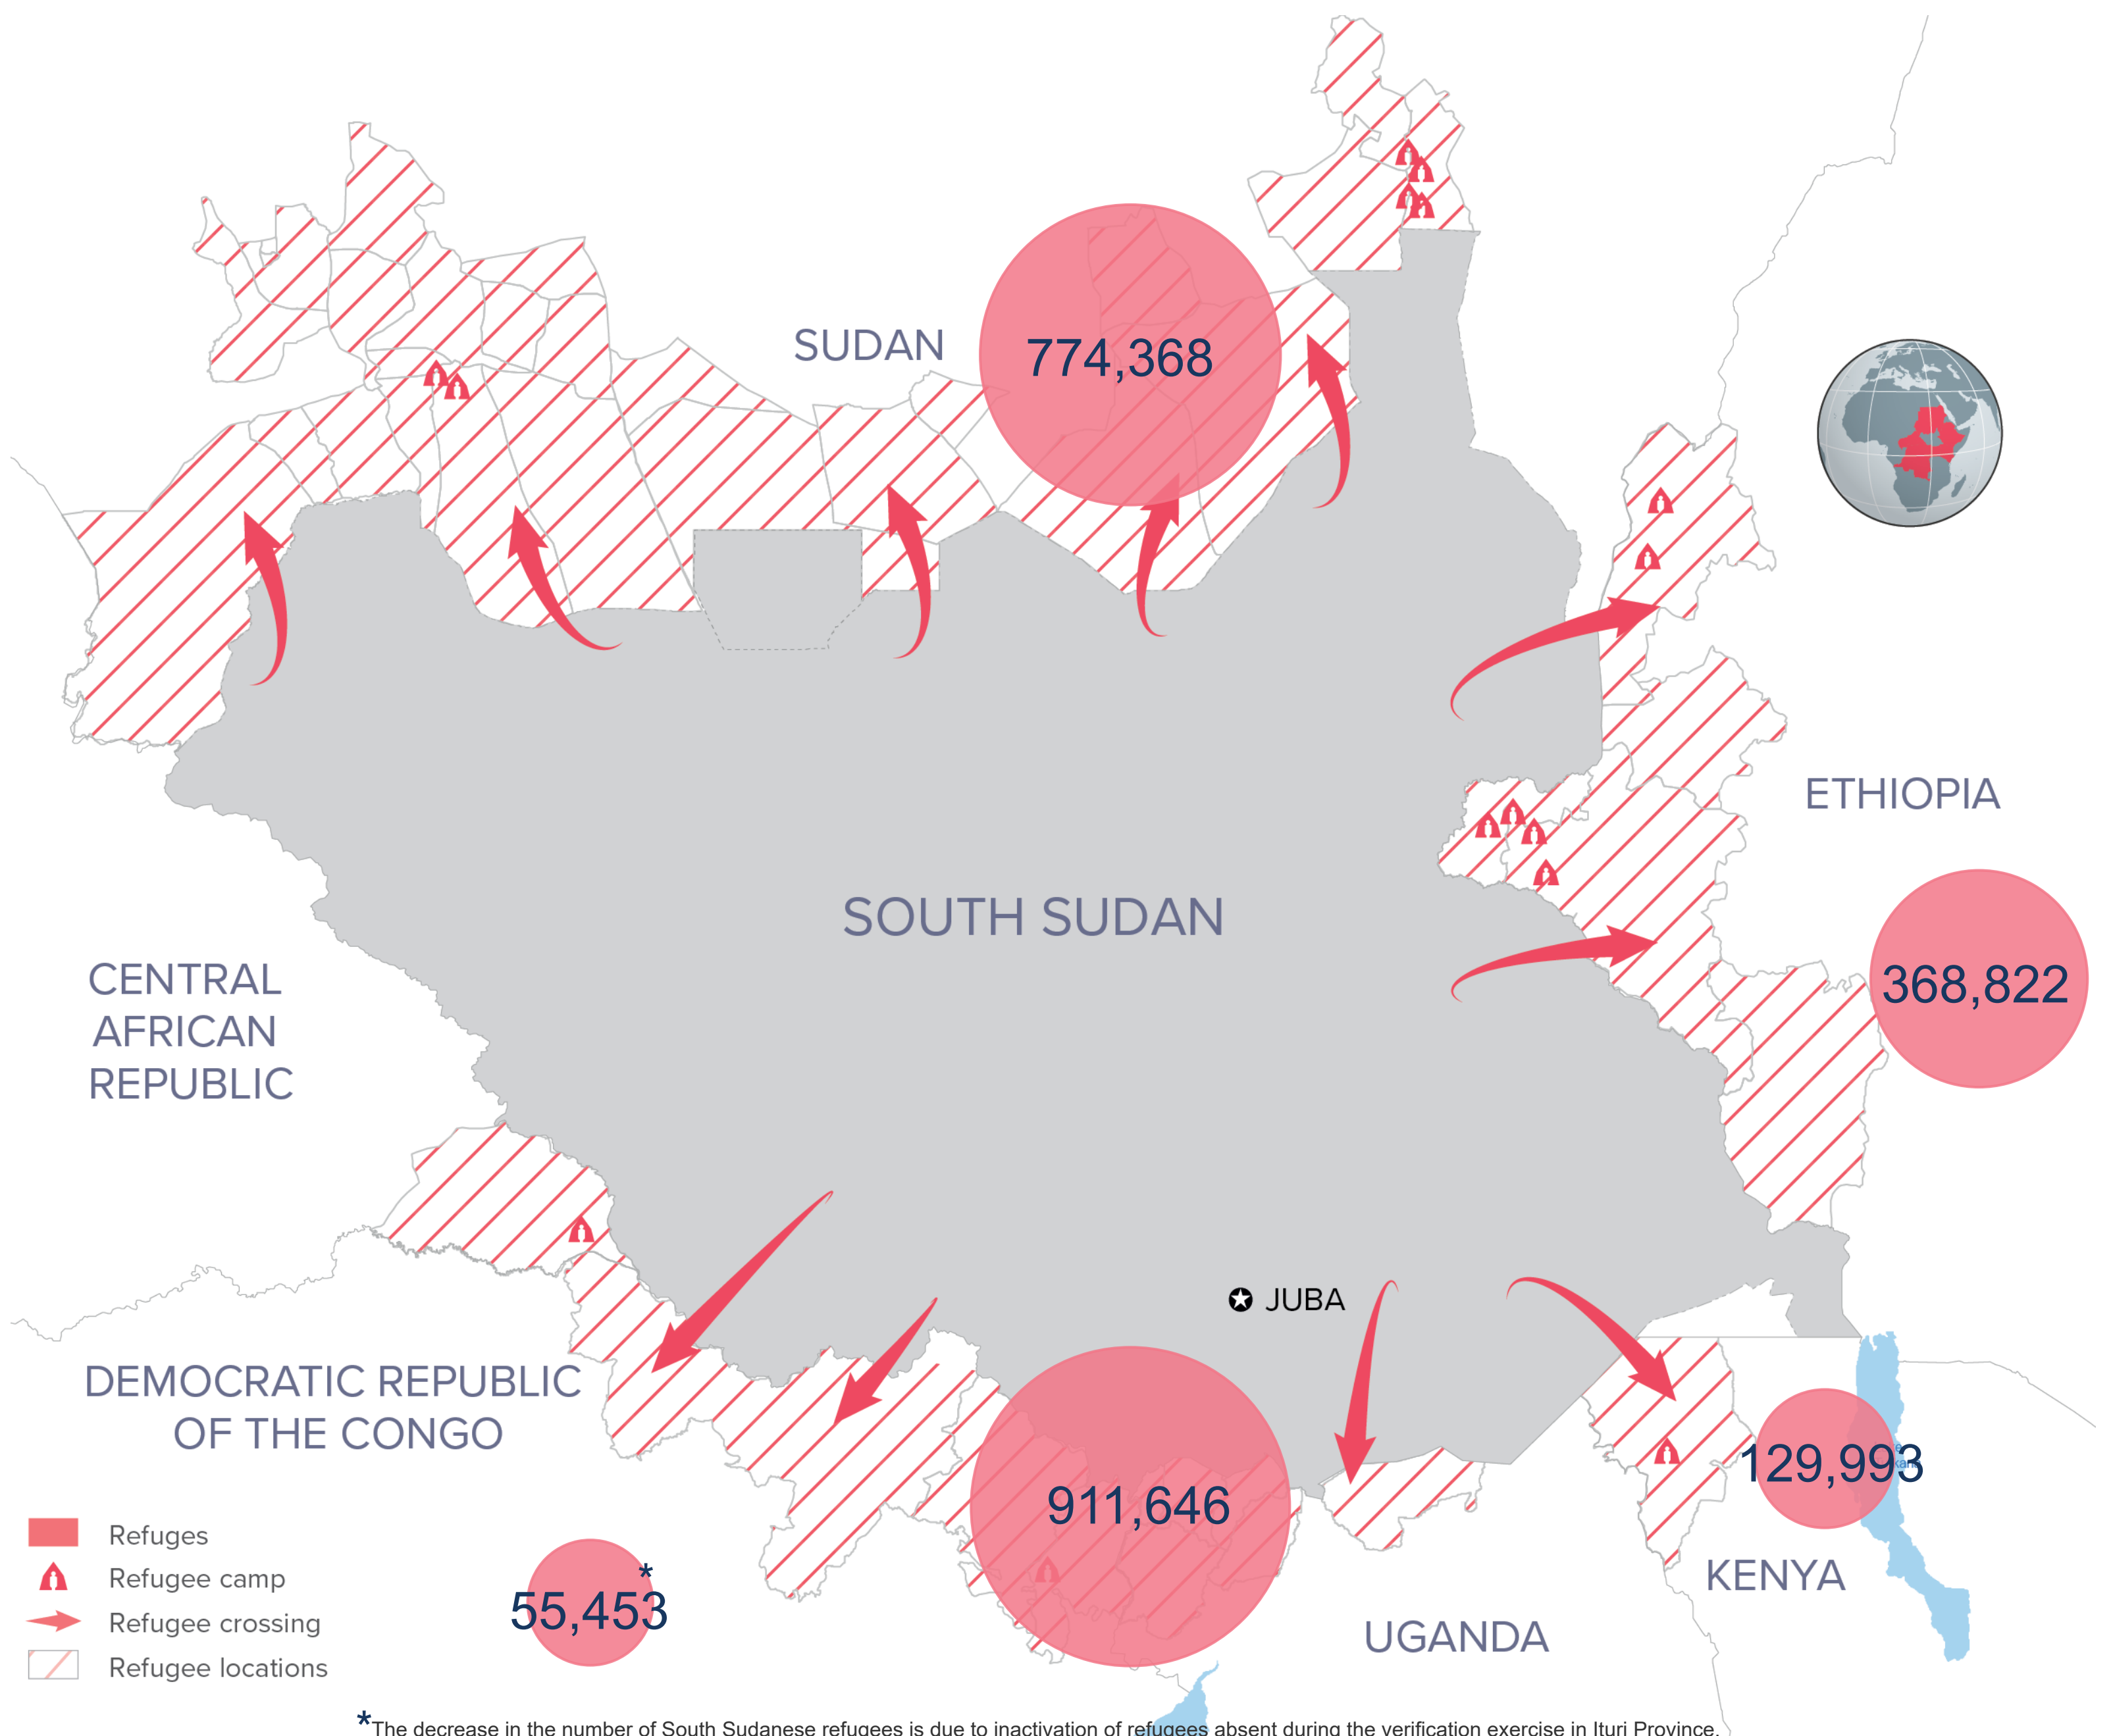

### KEY FIGURES

**2,240,282**  
SOUTH SUDANESE REFUGEES

This figure excludes 1816 refugees and asylum seekers in the Central African Republic.

### 2021 REGIONAL RRRP FUNDING

**USD 1.2 B**  
REQUESTED  
**USD 113.7 M**  
RECEIVED

BY 100 RRP PARTNERS IN 2021 FOR THE SOUTH SUDAN SITUATION

### BY COUNTRY OF ASYLUM

### NEW ARRIVALS BY MONTH

**2021 arrivals (1 Jan - 30 Apr): 44,354**

Based on field reports, UNHCR and Government registration

\*The decrease in the number of South Sudanese refugees is due to inactivation of refugees absent during the verification exercise in Ituri Province.