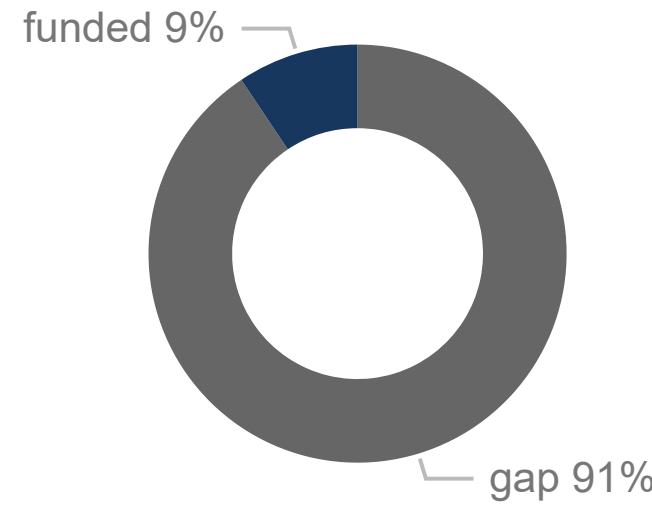

## 2021 SOUTH SUDAN REGIONAL RRRP

as of 30 April 2021

### KEY FIGURES

**2,240,282**  
SOUTH SUDANESE REFUGEES

This figure excludes 1816 refugees and asylum seekers in the Central African Republic.

### 2021 REGIONAL RRRP FUNDING

**USD 1.2 B**  
REQUESTED  
**USD 113.7 M**  
RECEIVED

BY 100 RRP PARTNERS IN 2021 FOR THE SOUTH SUDAN SITUATION

### NEW ARRIVALS BY MONTH

**2021 arrivals (1 Jan - 30 Apr): 44,354**

Based on field reports, UNHCR and Government registration

\*The decrease in the number of South Sudanese refugees is due to inactivation of refugees absent during the verification exercise in Ituri Province.